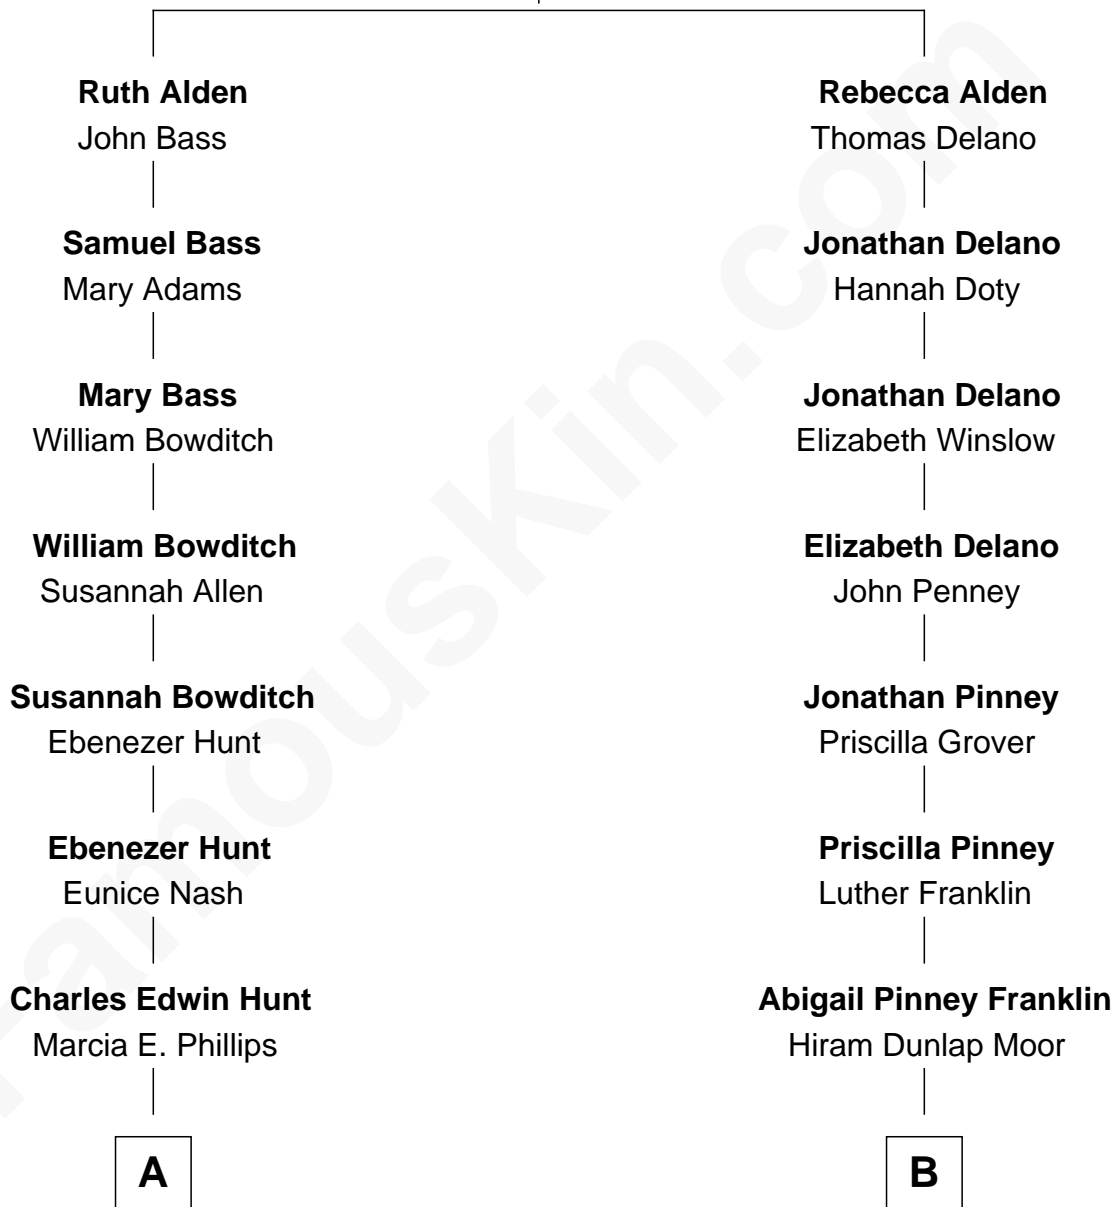

# FamousKin.com Relationship Chart of

**Linda Hunt**

*TV and Movie Actress*

8th cousin 2 times removed of

**Calvin Coolidge**

*30th U.S. President*

**John Alden**  
Priscilla Mullins

FamousKin.com