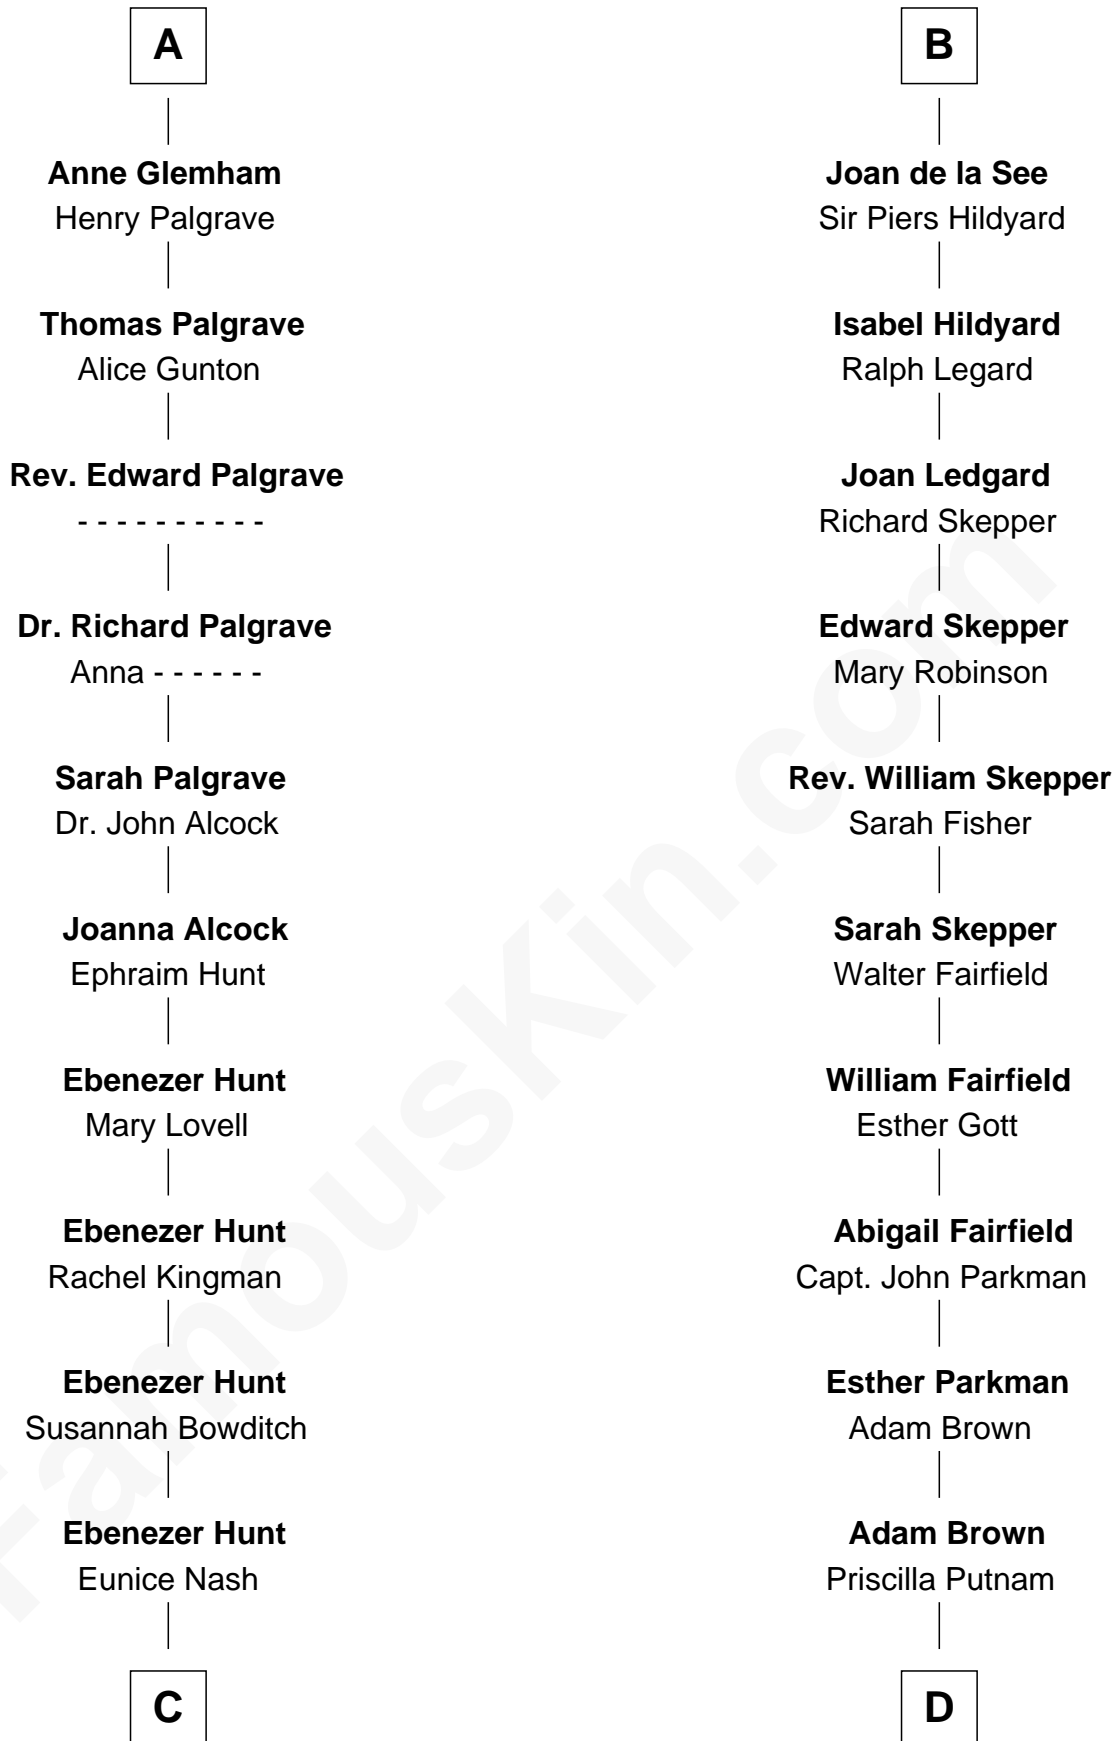

FamousKin.com Relationship Chart of

Linda Hunt

TV and Movie Actress

21st cousin of

Calvin Coolidge

30th U.S. President

Sir Patrick de Chaworth

Isabella de Beauchamp

C

Charles Edwin Hunt

Marcia E. Phillips

Charles Phillips Hunt

Ella Maria Read

Charles Edwin Hunt

Louise Phipps Davy

Raymond Davy Hunt