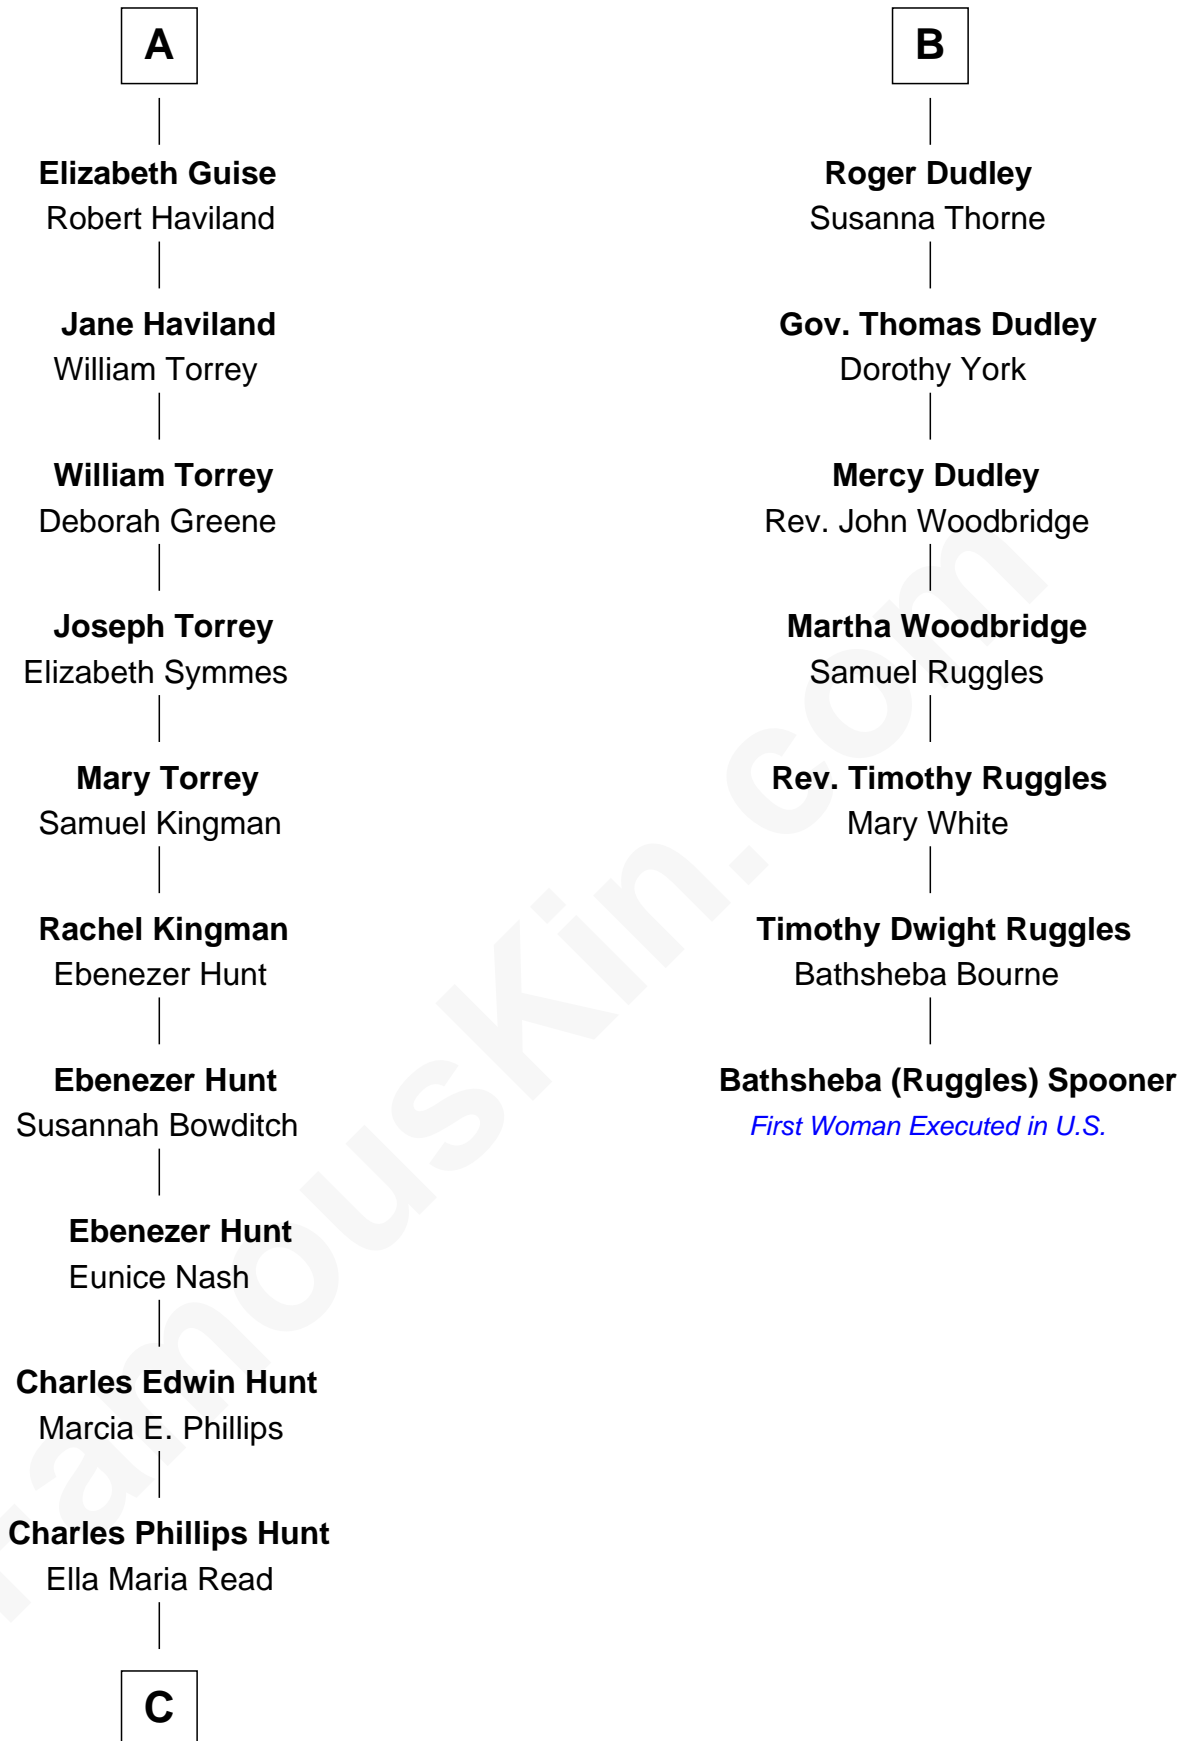

# FamousKin.com Relationship Chart of

**Linda Hunt**

*TV and Movie Actress*

13th cousin 6 times removed of

**Bathsheba (Ruggles) Spooner**

*First woman executed for murder in U.S. by non-British government*

Probable

**Tacy Grey**

John Guise

**William Guise**

Mary Rotsey

**John Guise**

Jane Pauncefoot

**A**

**Sir Thomas de Holand**

Alice Fitzalan

**Eleanor Holand**

Edward Cherleton

**Joyce Cherleton**

Sir John Tiptoft

**Joyce Tiptoft**

Sir Edmund Sutton

**Sir Edward Sutton**

Cecily Willoughby

**Sir John Sutton**

Cecily Grey

**Sir Henry Dudley**

----- Ashton

Probable

**B**