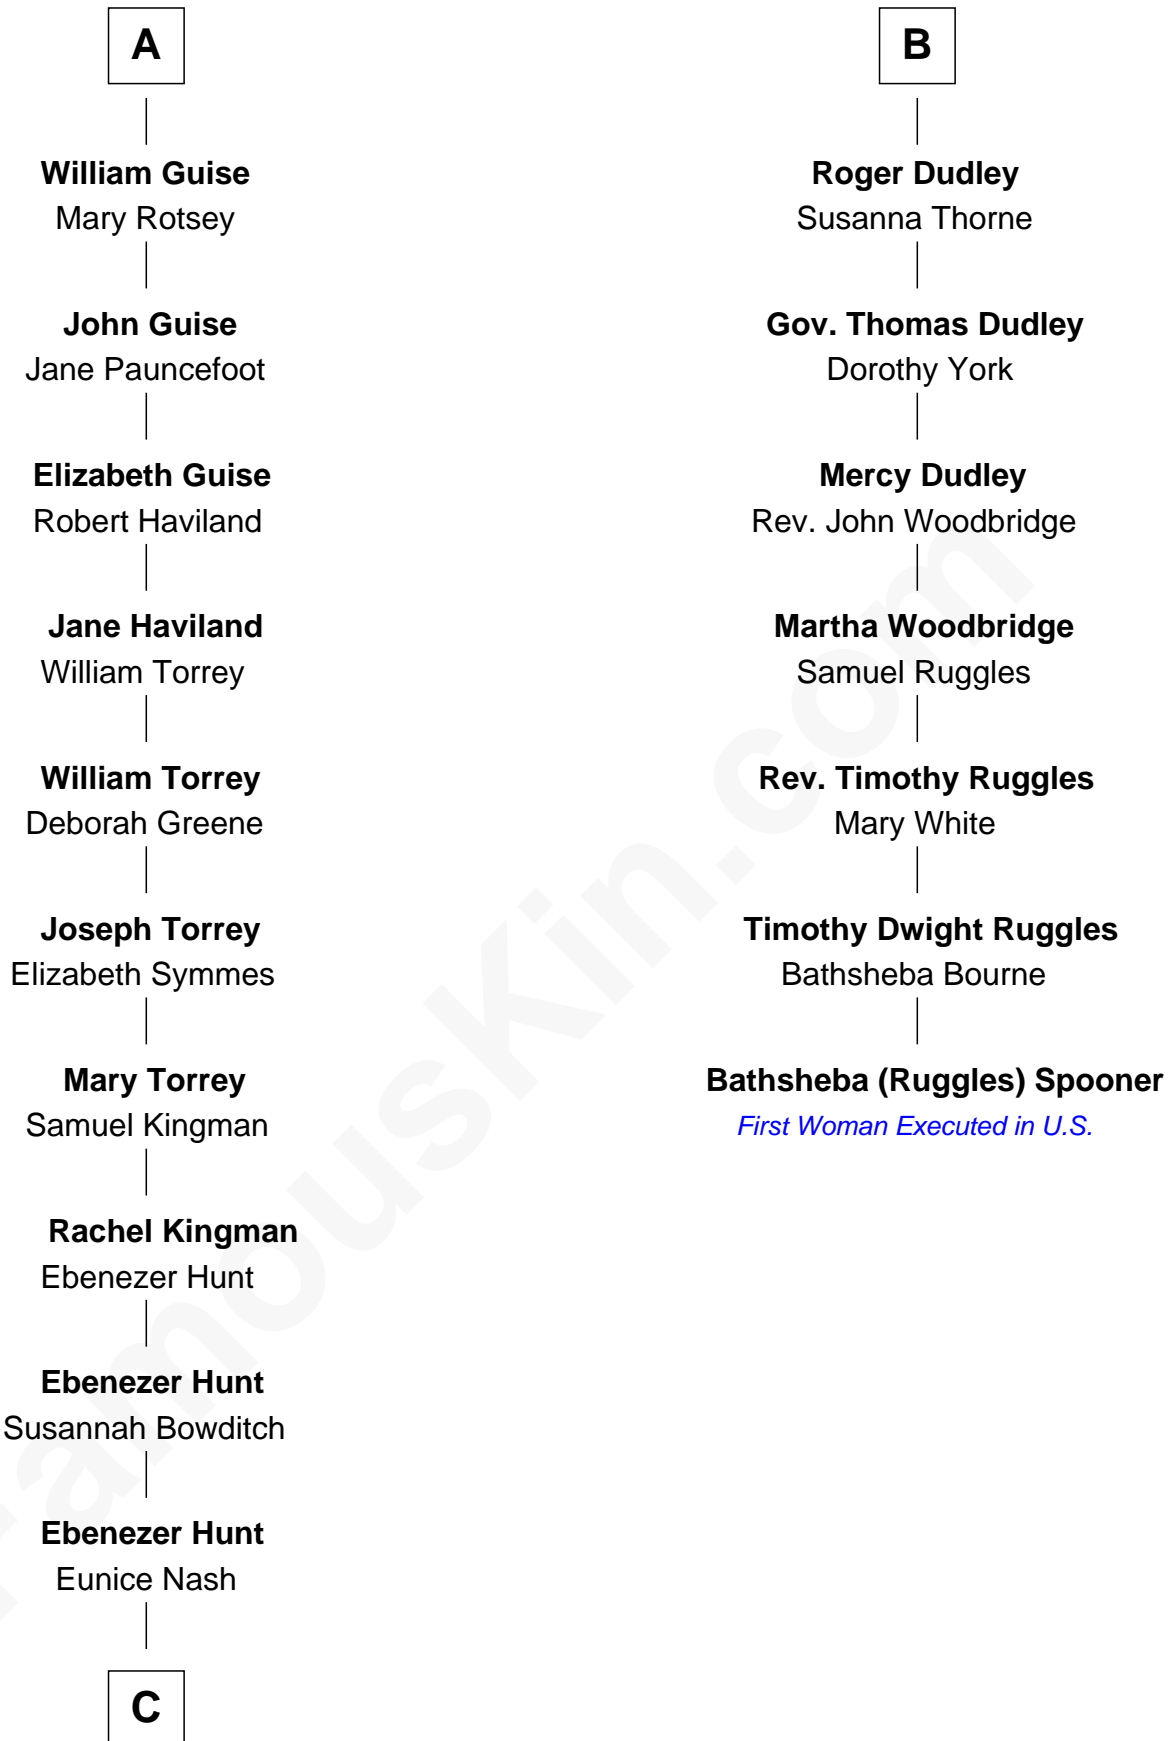

# FamousKin.com Relationship Chart of

**Linda Hunt**

*TV and Movie Actress*

13th cousin 8 times removed of

**Bathsheba (Ruggles) Spooner**

*First woman executed for murder in U.S. by non-British government*

**A**

**Thomas de Berkeley**

Katherine de Clyvedon

**Sir John Berkeley**

Elizabeth Betteshorne

**Elizabeth Berkeley**

Sir John Sutton

**Sir Edmund Sutton**

Joyce Tiptoft

**Sir Edward Sutton**

Cecily Willoughby

**Sir John Sutton**

Cecily Grey

**Sir Henry Dudley**

- - - - - Ashton

Probable

**B**

**C**

**Charles Edwin Hunt**

Marcia E. Phillips

**Charles Phillips Hunt**

Ella Maria Read

**Charles Edwin Hunt**

Louise Phipps Davy