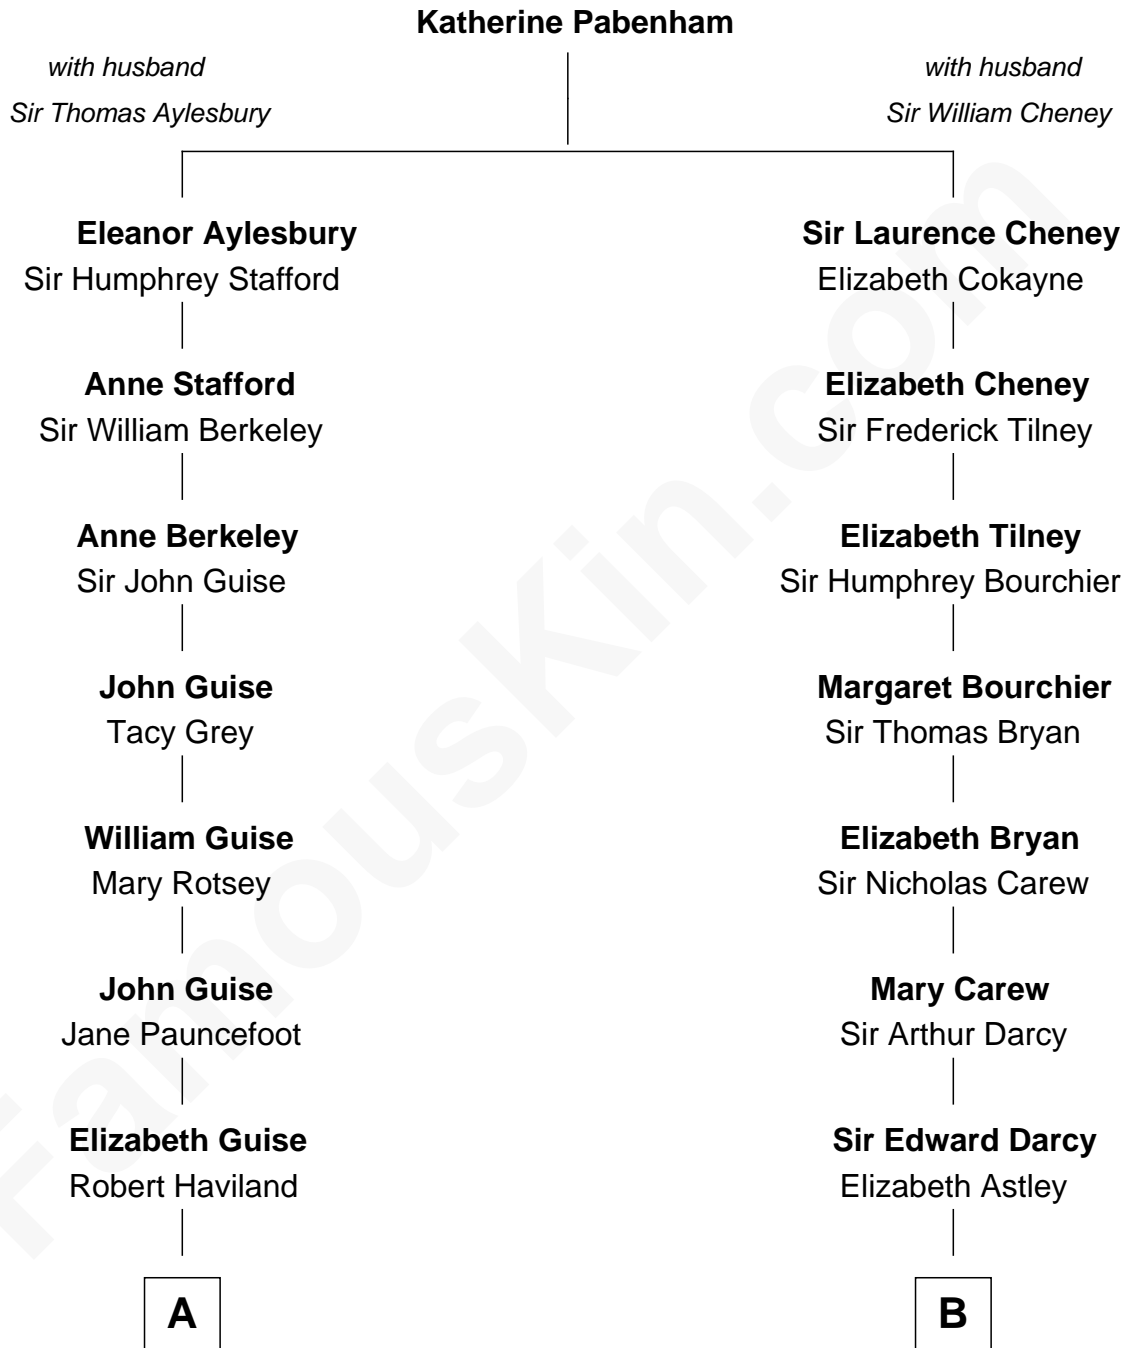

FamousKin.com Relationship Chart of

Linda Hunt

TV and Movie Actress

17th cousin 1 time removed of

Norman Rockwell

American Artist

A

Jane Haviland
William Torrey

William Torrey
Deborah Greene

Joseph Torrey
Elizabeth Symmes

Mary Torrey
Samuel Kingman

Rachel Kingman
Ebenezer Hunt

Ebenezer Hunt
Susannah Bowditch

Ebenezer Hunt
Eunice Nash

Charles Edwin Hunt
Marcia E. Phillips