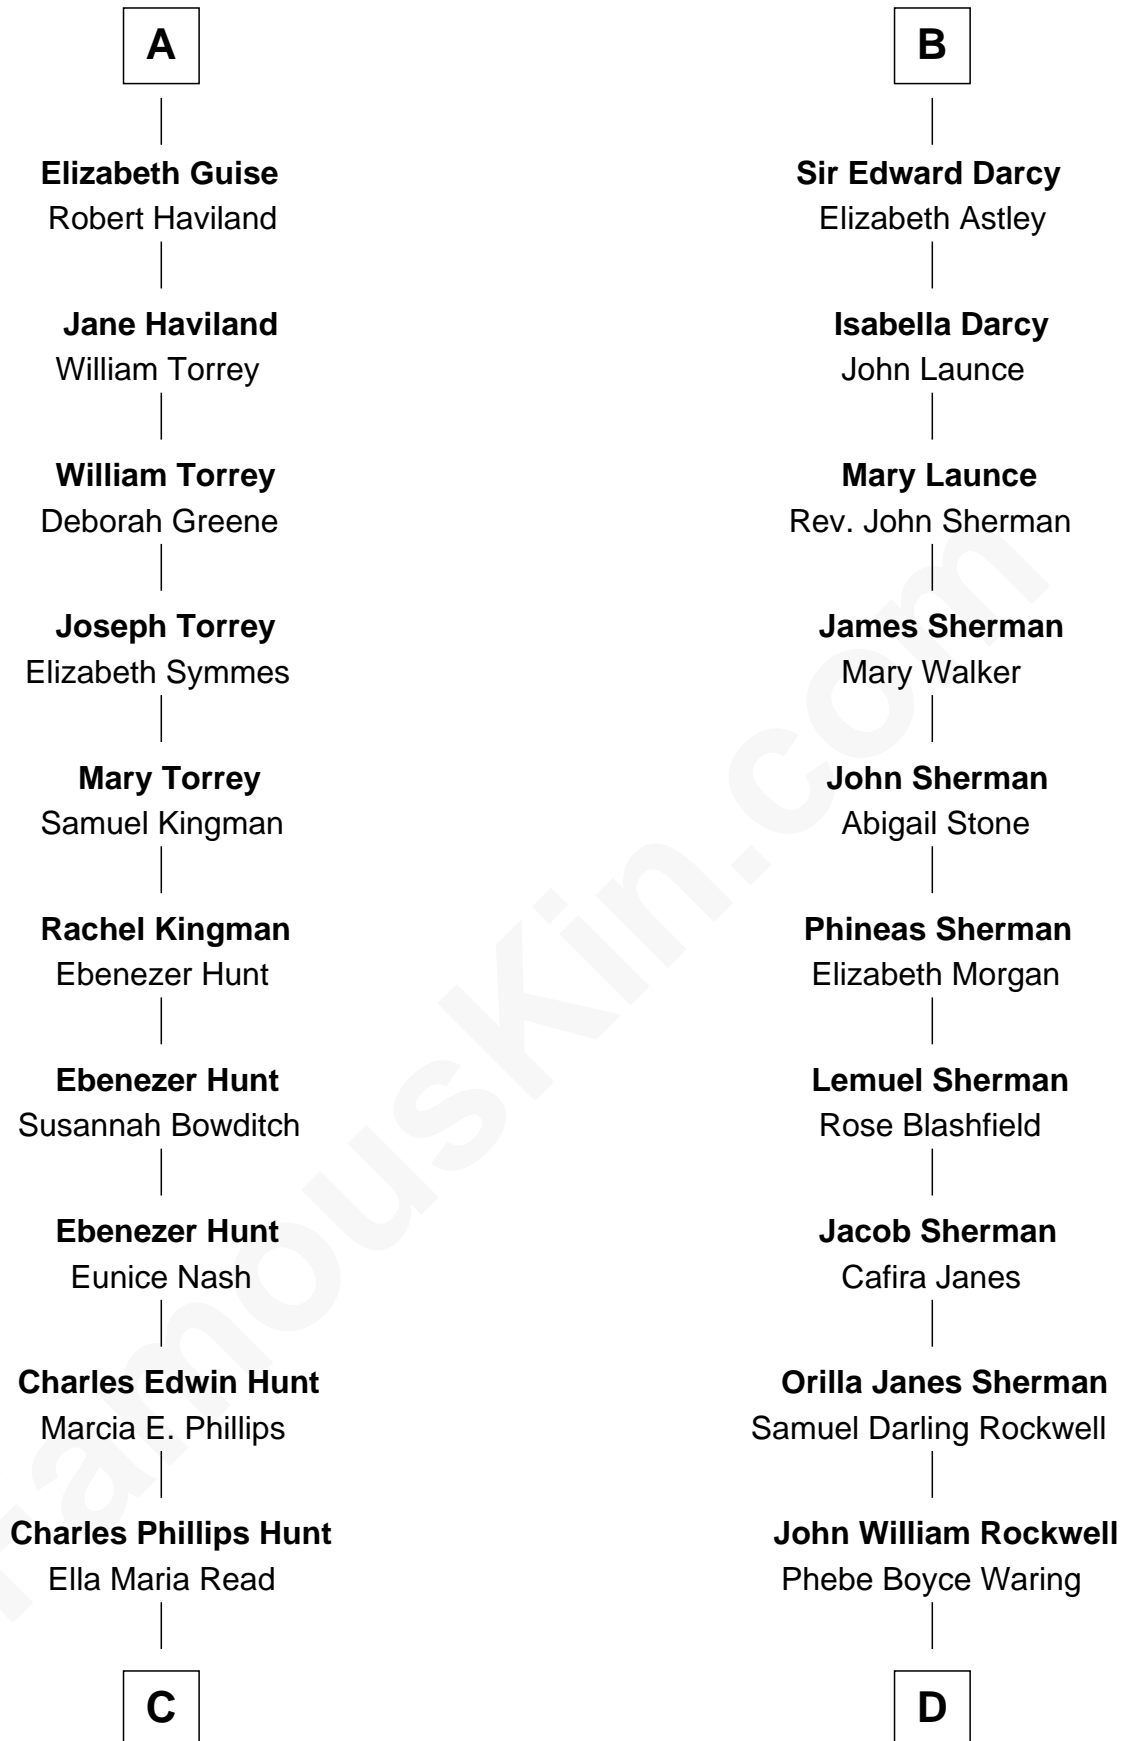

# FamousKin.com Relationship Chart of

**Linda Hunt**

*TV and Movie Actress*

18th cousin 1 time removed of

**Norman Rockwell**

*American Artist*

FamousKin.com