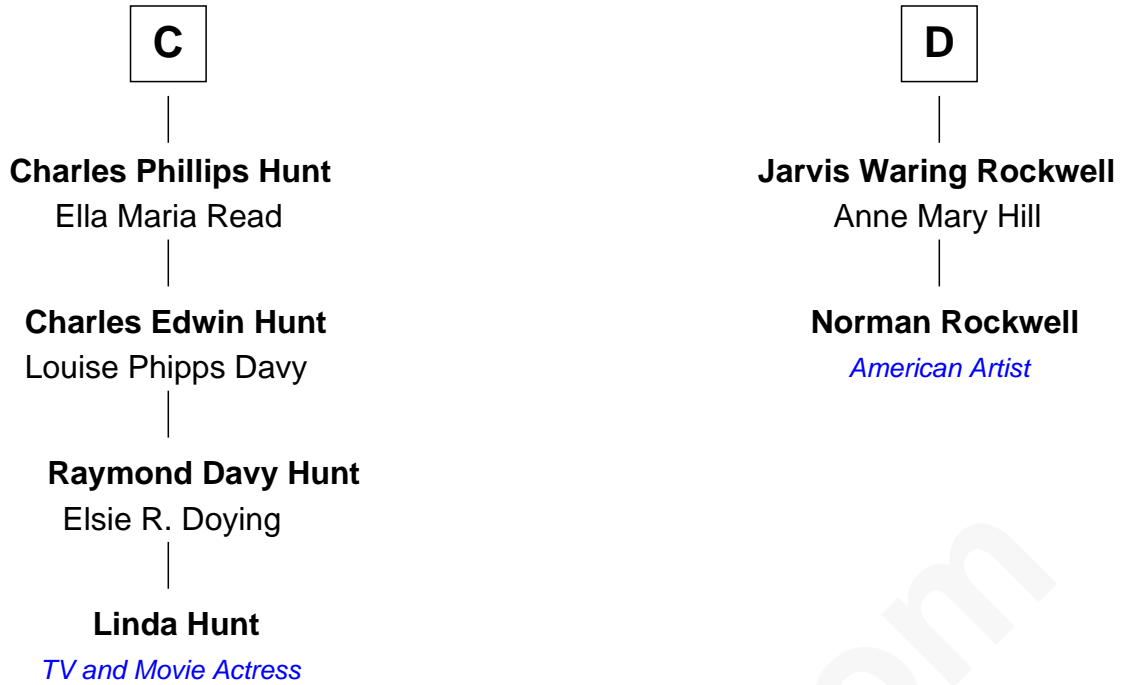

FamousKin.com