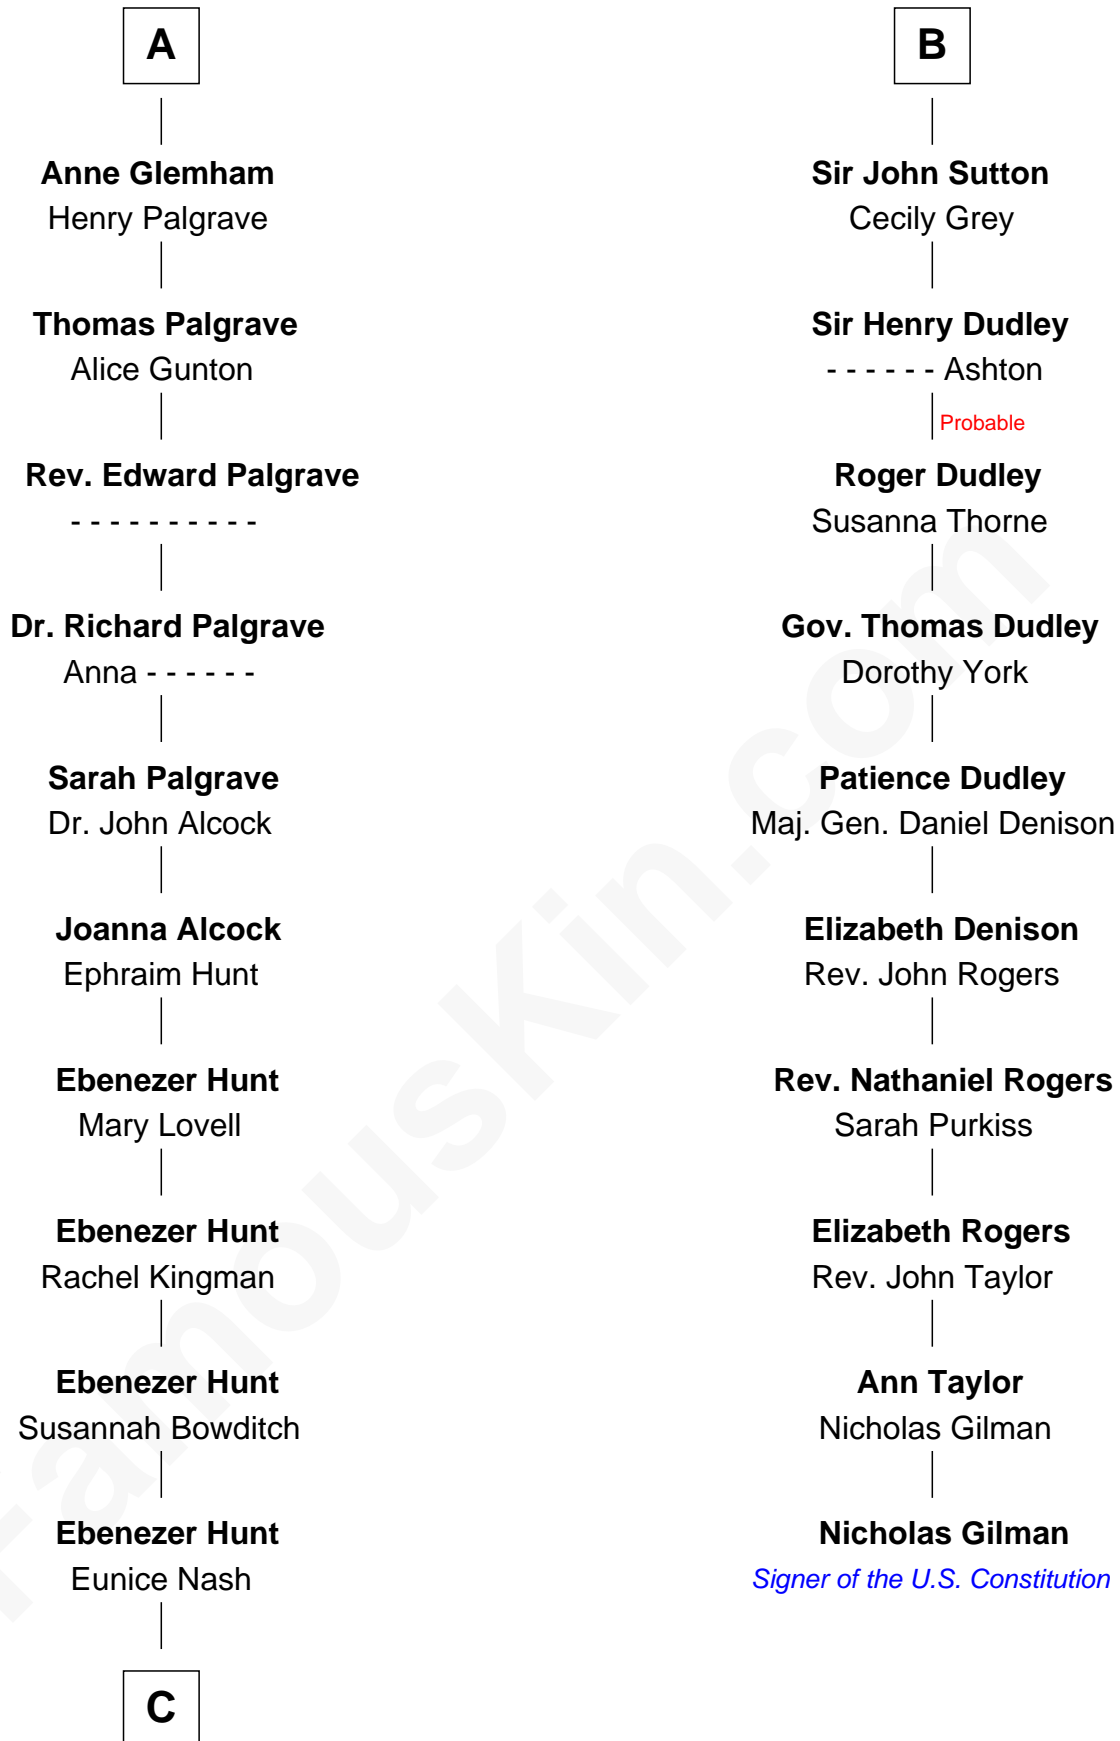

FamousKin.com Relationship Chart of

Linda Hunt

TV and Movie Actress

16th cousin 5 times removed of

Nicholas Gilman

Signer of the U.S. Constitution

C

Charles Edwin Hunt

Marcia E. Phillips

Charles Phillips Hunt

Ella Maria Read

Charles Edwin Hunt

Louise Phipps Davy

Raymond Davy Hunt

Elsie R. Doying

Linda Hunt