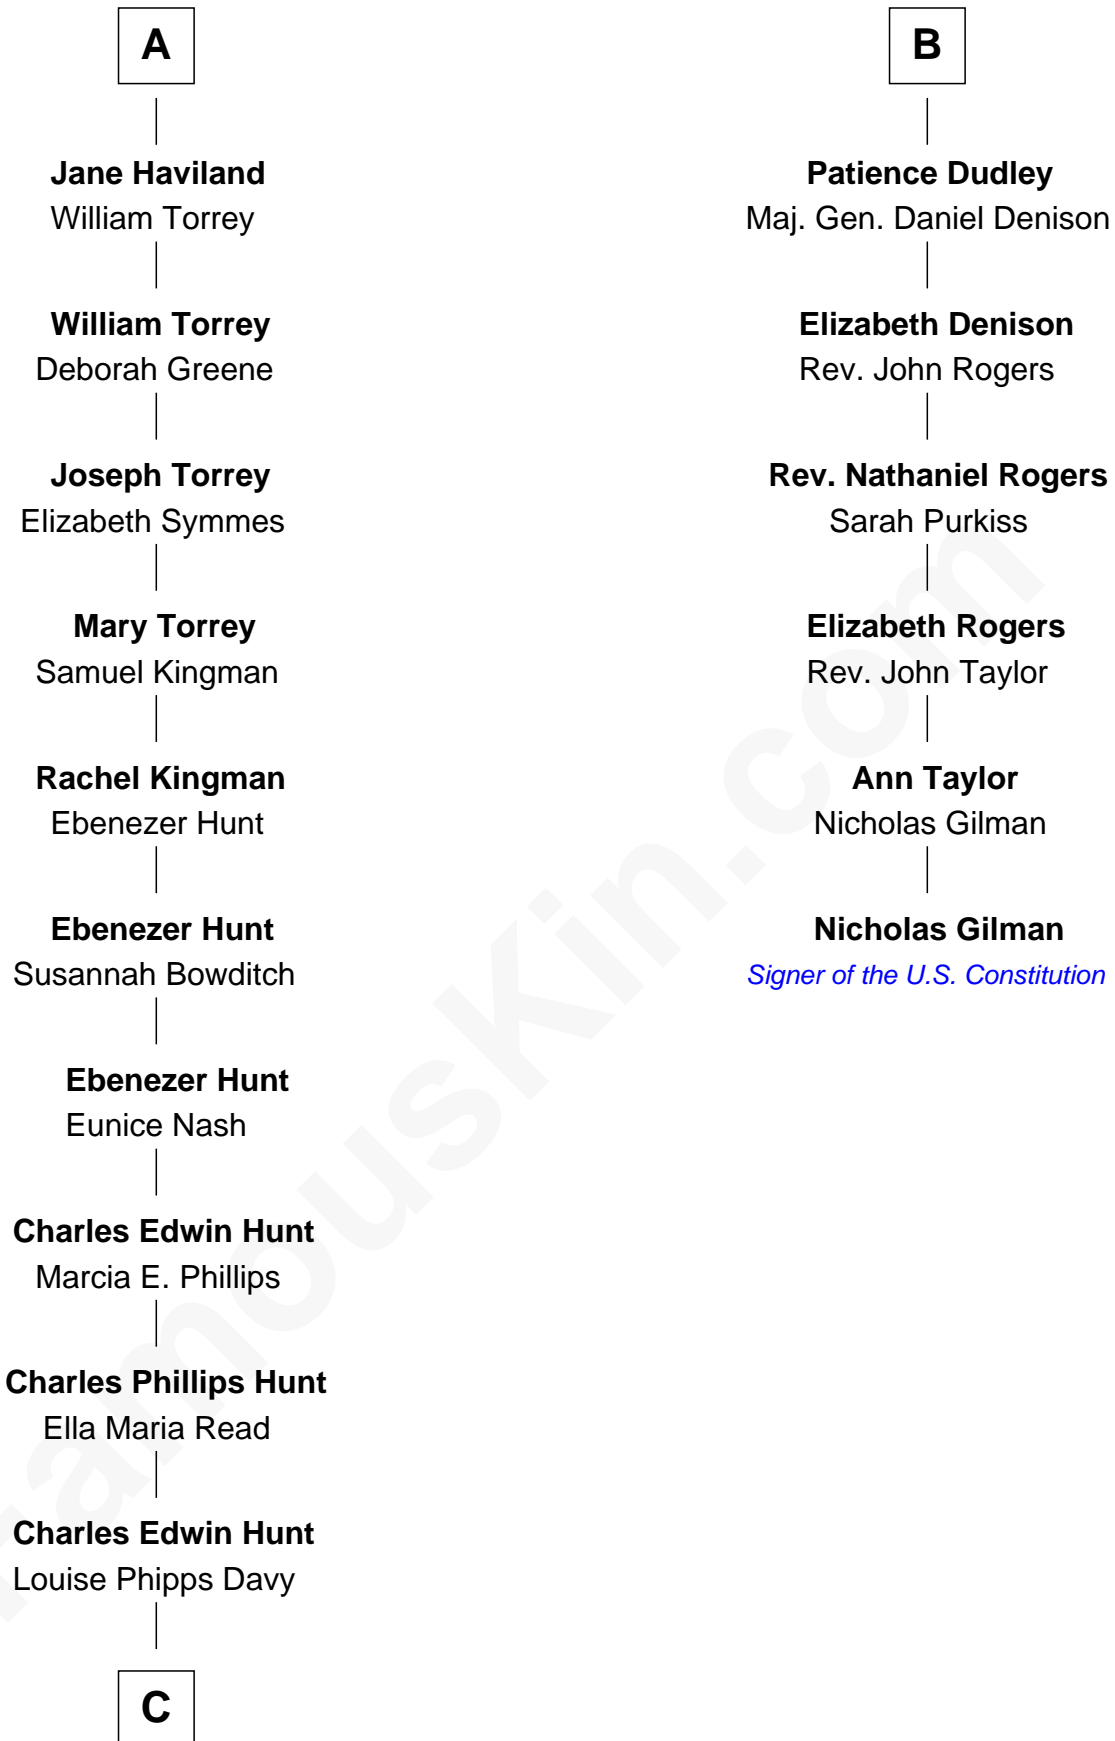

FamousKin.com Relationship Chart of

Linda Hunt

TV and Movie Actress

12th cousin 6 times removed of

Nicholas Gilman

Signer of the U.S. Constitution

Sir Ralph Neville

Joan Beaufort

Eleanor Neville

Sir Henry Percy

Katherine Percy

Sir Edmund Grey

Anne Grey

Sir John Grey

Probable

Tacy Grey

Katherine Neville

Sir Thomas Strangeways

Joan Strangeways

Sir William Willoughby

Cecily Willoughby

Sir Edward Sutton

Sir John Sutton

Cecily Grey

Sir Henry Dudley

----- Ashton

Probable

Roger Dudley

Susanna Thorne

Gov. Thomas Dudley

Dorothy York

B