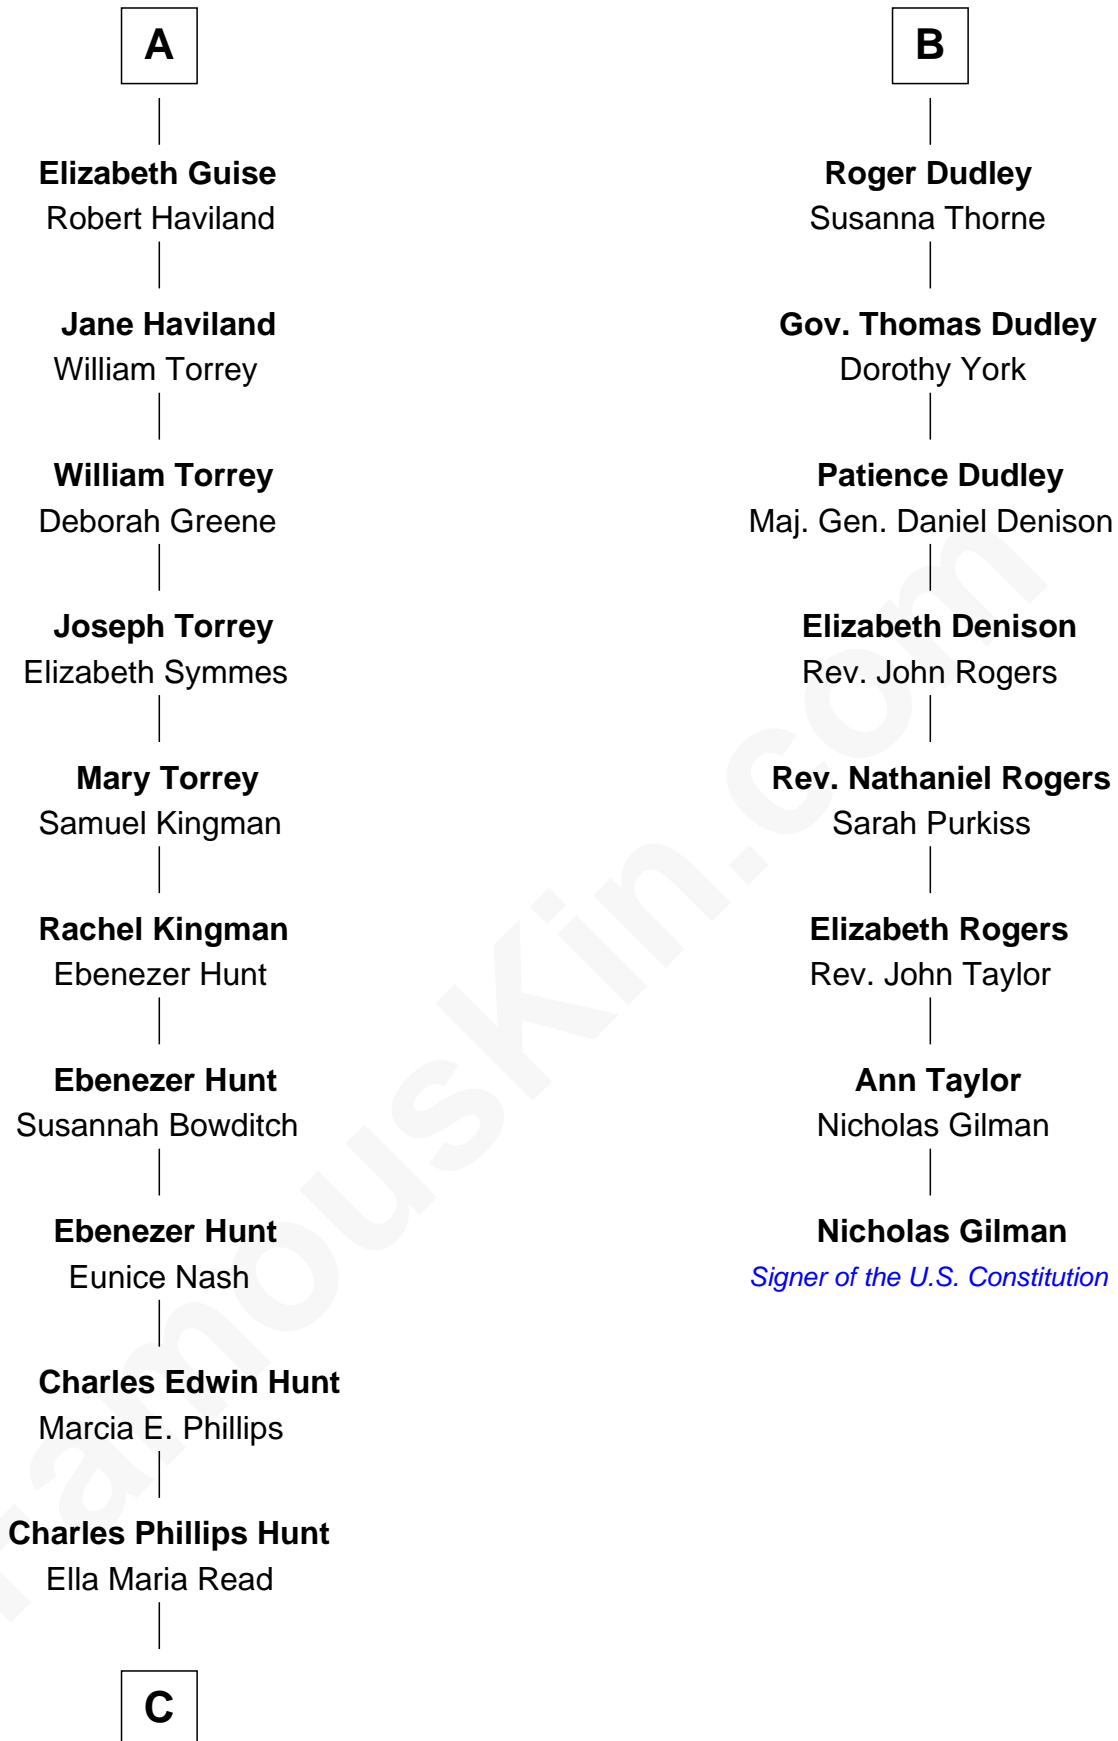

FamousKin.com Relationship Chart of

Linda Hunt

TV and Movie Actress

14th cousin 5 times removed of

Nicholas Gilman

Signer of the U.S. Constitution

C

—
Charles Edwin Hunt

Louise Phipps Davy

—
Raymond Davy Hunt

Elsie R. Doying

—
Linda Hunt

TV and Movie Actress

FamousKin.com