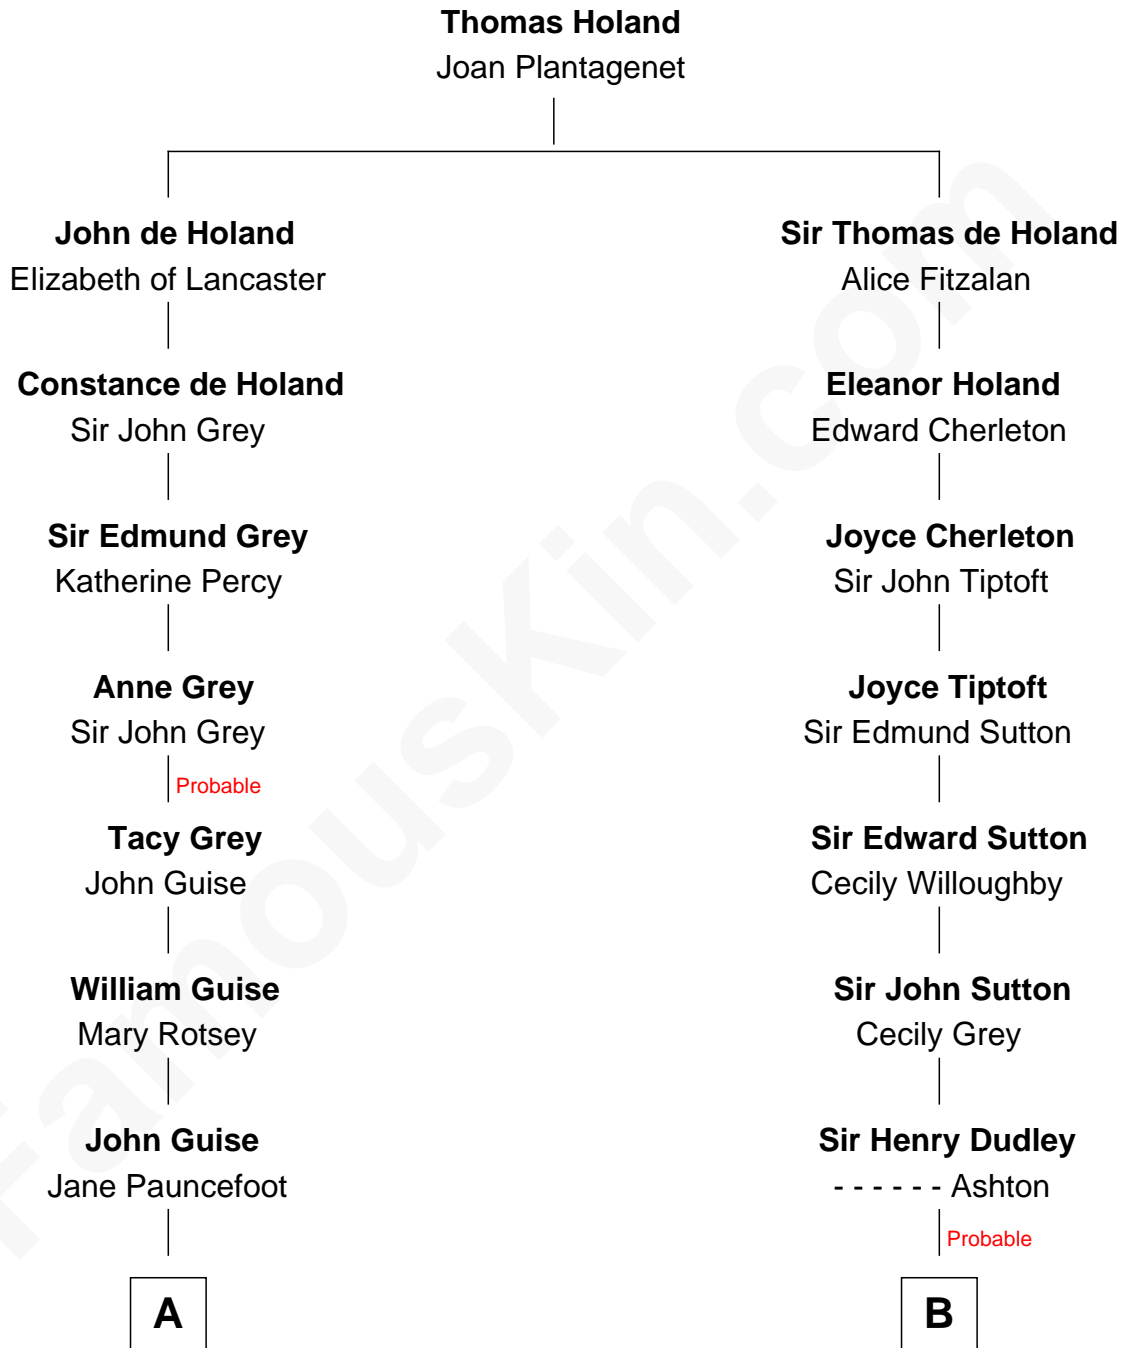

FamousKin.com Relationship Chart of

Linda Hunt

TV and Movie Actress

14th cousin 5 times removed of

Nicholas Gilman

Signer of the U.S. Constitution

C

—
Charles Edwin Hunt

Louise Phipps Davy

—
Raymond Davy Hunt

Elsie R. Doying

—
Linda Hunt

TV and Movie Actress

FamousKin.com