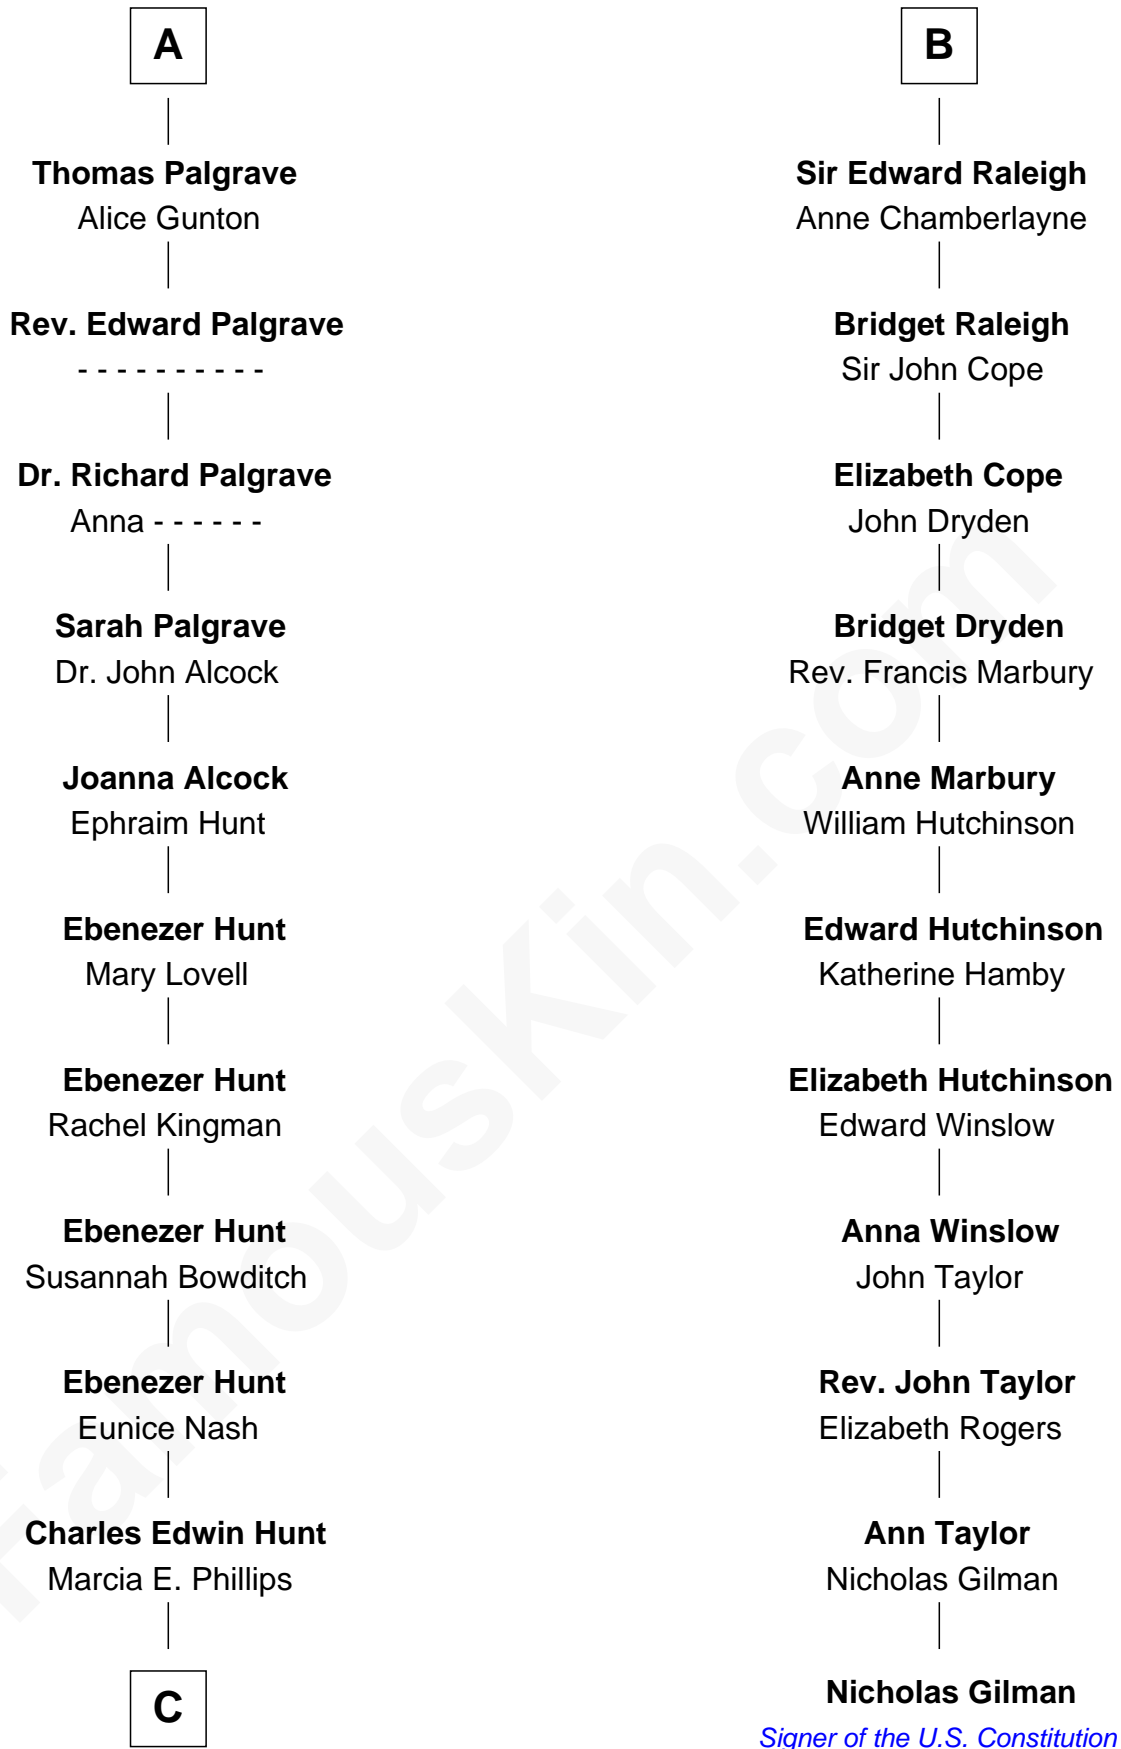

# FamousKin.com Relationship Chart of

**Linda Hunt**

*TV and Movie Actress*

17th cousin 3 times removed of

**Nicholas Gilman**

*Signer of the U.S. Constitution*

**Humphrey de Bohun**  
Elizabeth Plantagenet

**Sir William de Bohun**  
Elizabeth de Badlesmere

**Elizabeth de Bohun**  
Sir Richard Fitzalan

**Elizabeth Fitzalan**  
Sir Robert Goushill

**Elizabeth Goushill**  
Sir Robert Wingfield

**Elizabeth Wingfield**  
Sir William Brandon

**Eleanor Brandon**  
John Glemham

**Anne Glemham**  
Henry Palgrave

**A**

**Eleanor de Bohun**  
Sir James le Boteler

**Pernel le Boteler**  
Sir Gilbert Talbot

**Sir Richard Talbot**  
Ankaret le Strange

**Mary Talbot**  
Sir Thomas Greene

**Sir Thomas Greene**  
Phillippa Ferrers

**Elizabeth Greene**  
William Raleigh

**Sir Edward Raleigh**  
Margaret Verney

**B**

**C**

—  
**Charles Phillips Hunt**

Ella Maria Read