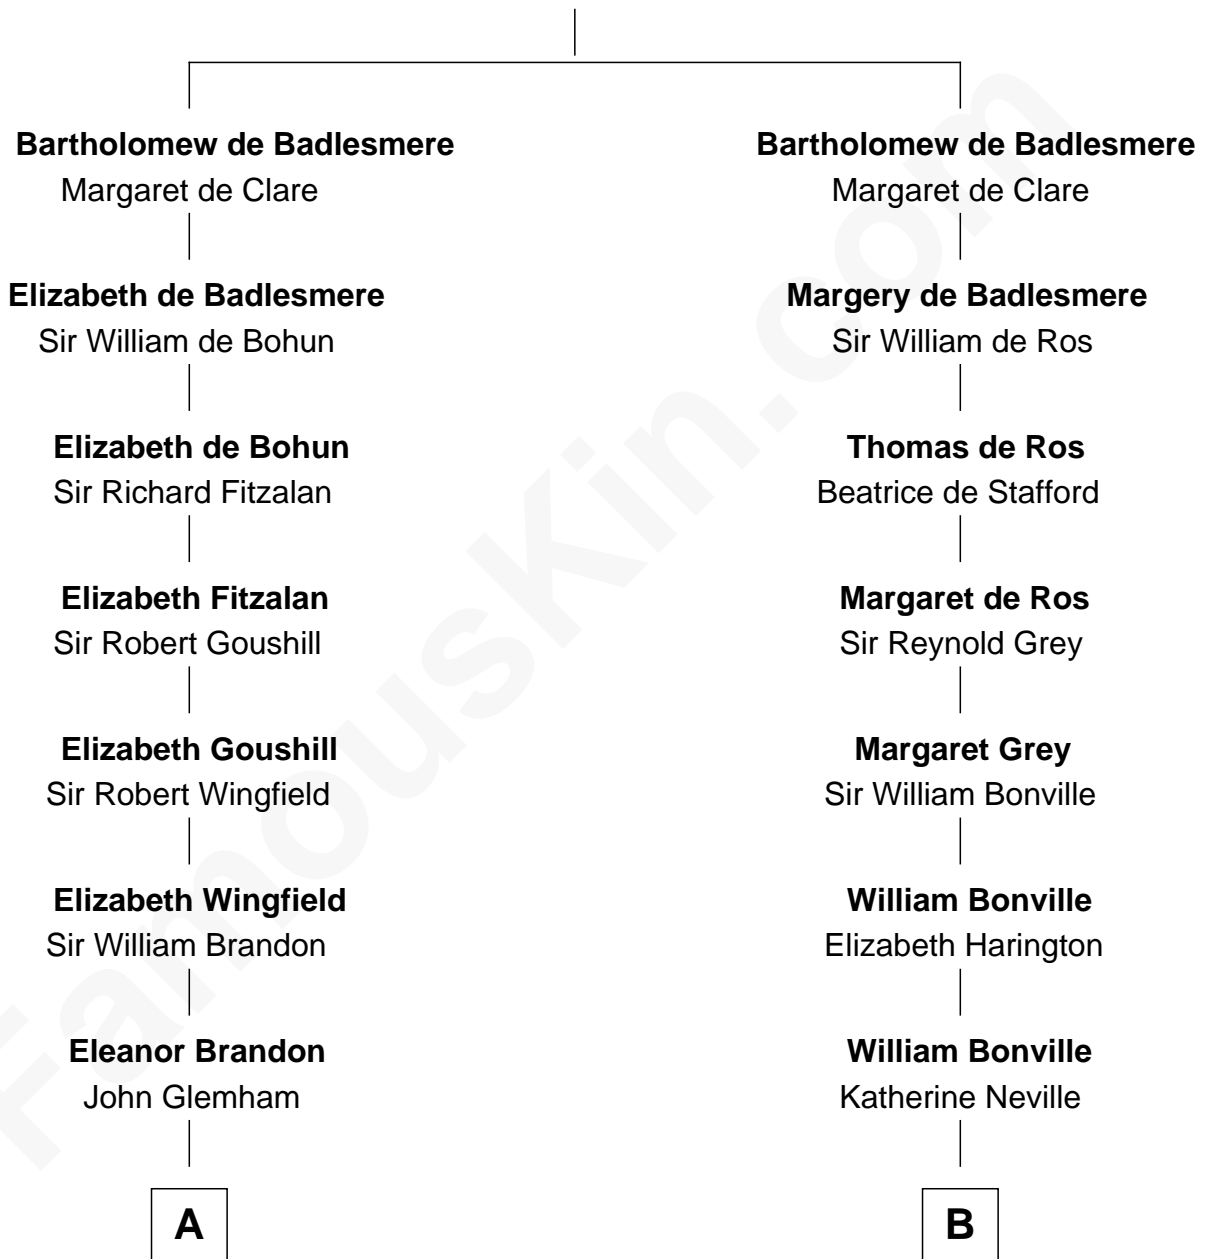

FamousKin.com Relationship Chart of

Linda Hunt

TV and Movie Actress

21st cousin of

Tennessee Williams

Author of A Streetcar Named Desire

Gunselm de Badlesmere

C

Charles Edwin Hunt

Marcia E. Phillips

Charles Phillips Hunt

Ella Maria Read

Charles Edwin Hunt

Louise Phipps Davy

Raymond Davy Hunt

Elsie R. Doying