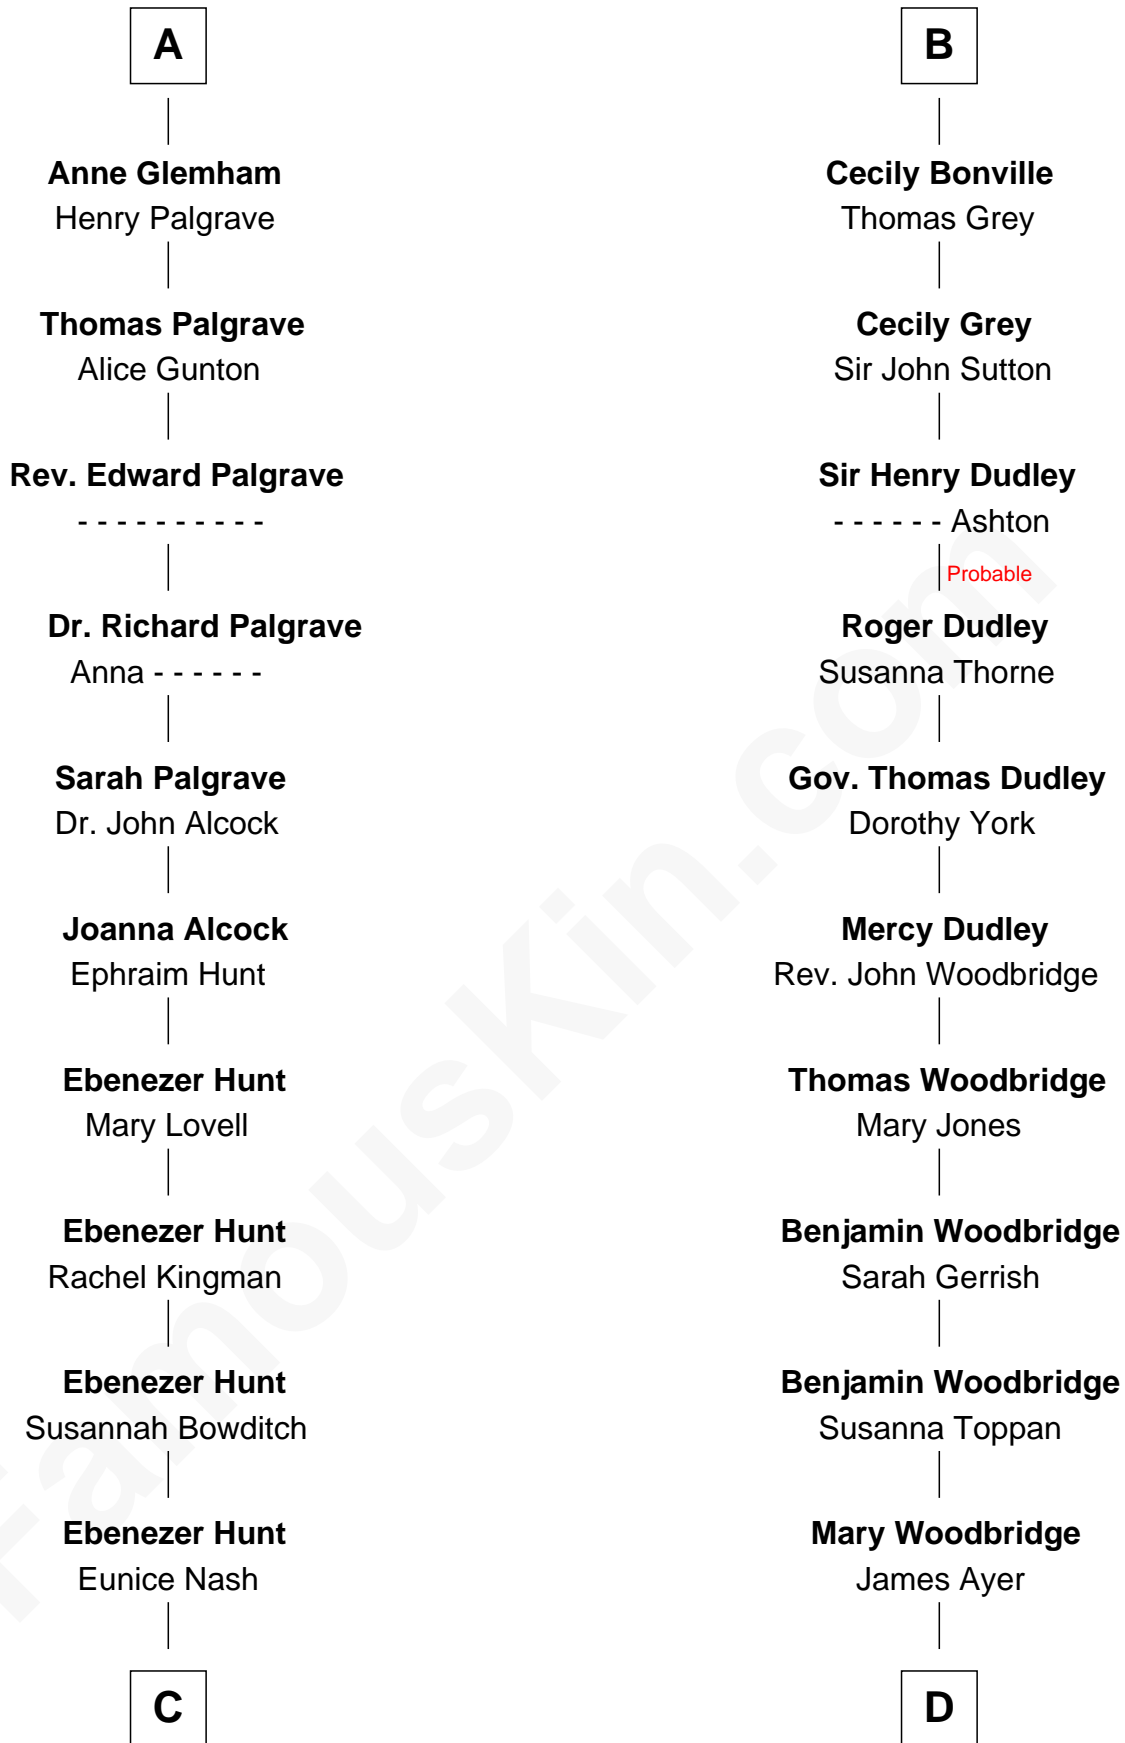

FamousKin.com Relationship Chart of

Linda Hunt

TV and Movie Actress

21st cousin of

Tennessee Williams

Author of A Streetcar Named Desire

Gunselm de Badlesmere

C

Charles Edwin Hunt

Marcia E. Phillips

Charles Phillips Hunt

Ella Maria Read

Charles Edwin Hunt

Louise Phipps Davy

Raymond Davy Hunt

Elsie R. Doying

Thomas Lanier Williams

Cornelius Coffin Williams

Edwina Dakin

Tennessee Williams

Author of A Streetcar Named Desire