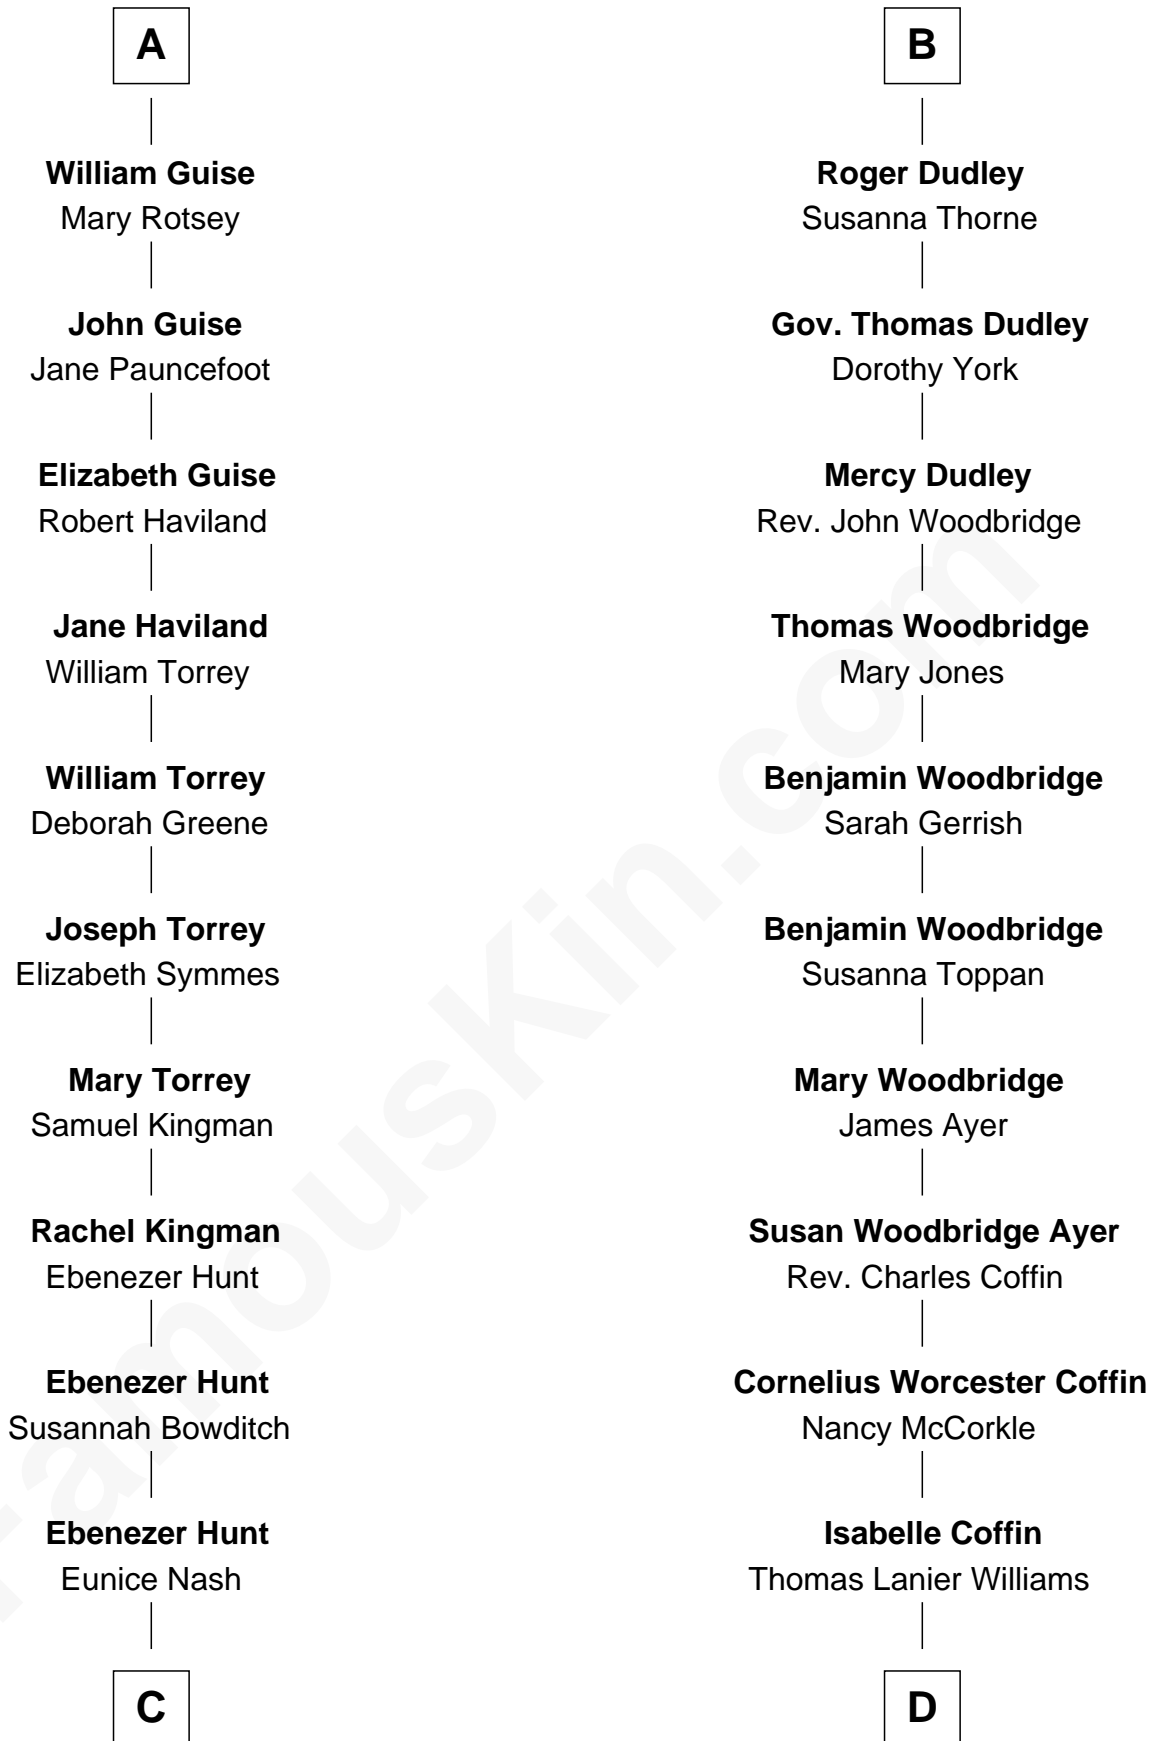

FamousKin.com Relationship Chart of

Linda Hunt

TV and Movie Actress

18th cousin 3 times removed of

Tennessee Williams

Author of A Streetcar Named Desire

Sir Maurice de Berkeley

Eve la Zouche

Maurice de Berkeley

Margaret - - - - -

Thomas Berkeley

Catherine Botetourte

Maurice Berkeley

Johanna Denham

Maurice Berkeley

Ellen Montfort

Katherine de Clyvedon

Sir John Berkeley

Elizabeth Betteshorne

Elizabeth Berkeley

Sir John Sutton

Sir Edmund Sutton

Joyce Tiptoft

Sir Edward Sutton

Cecily Willoughby

Sir John Sutton

Cecily Grey

Sir Henry Dudley

- - - - - Ashton

Probable

B

C