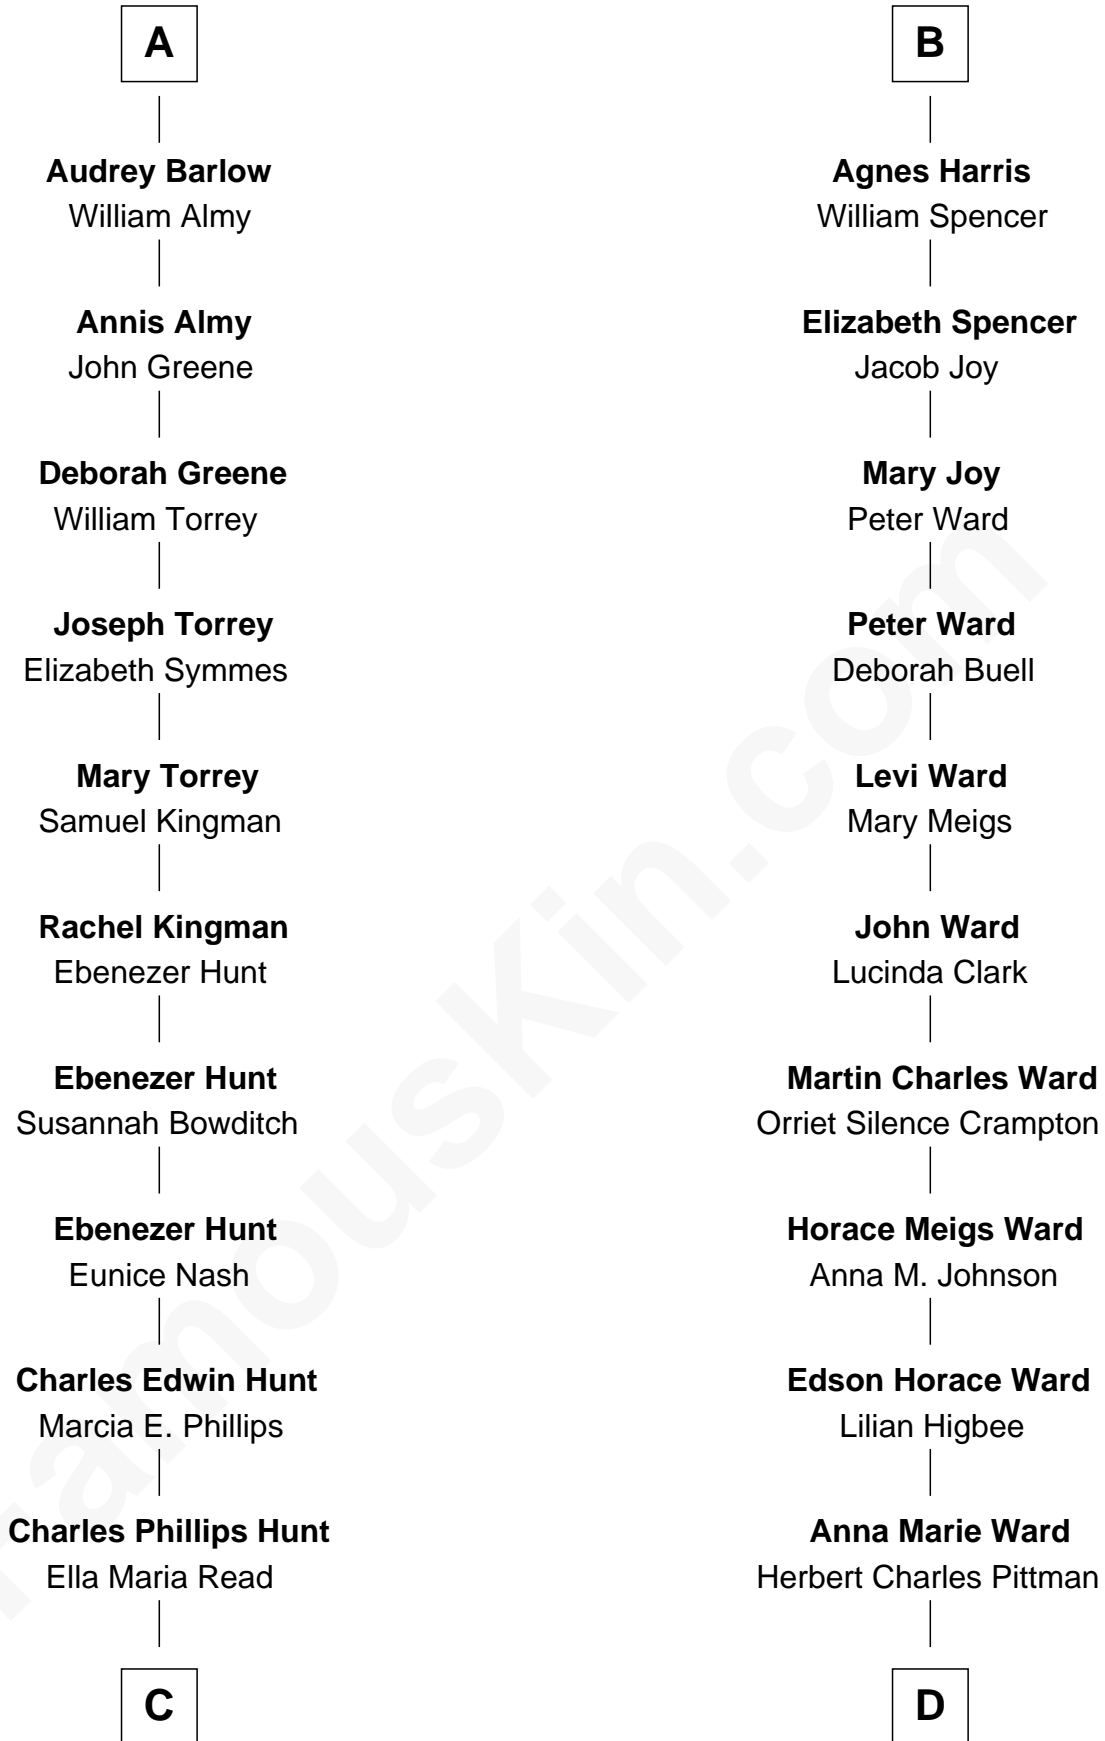

# FamousKin.com Relationship Chart of

**Linda Hunt**

*TV and Movie Actress*

19th cousin of

**Aaron Rodgers**

*NFL Quarterback*

**Robert Poyntz**  
Katherine FitzNichol

**C**

**Charles Edwin Hunt**

Louise Phipps Davy

**Raymond Davy Hunt**

Elsie R. Doying

**Linda Hunt**

*TV and Movie Actress*

**D**

**Charles Herbert Pittman**