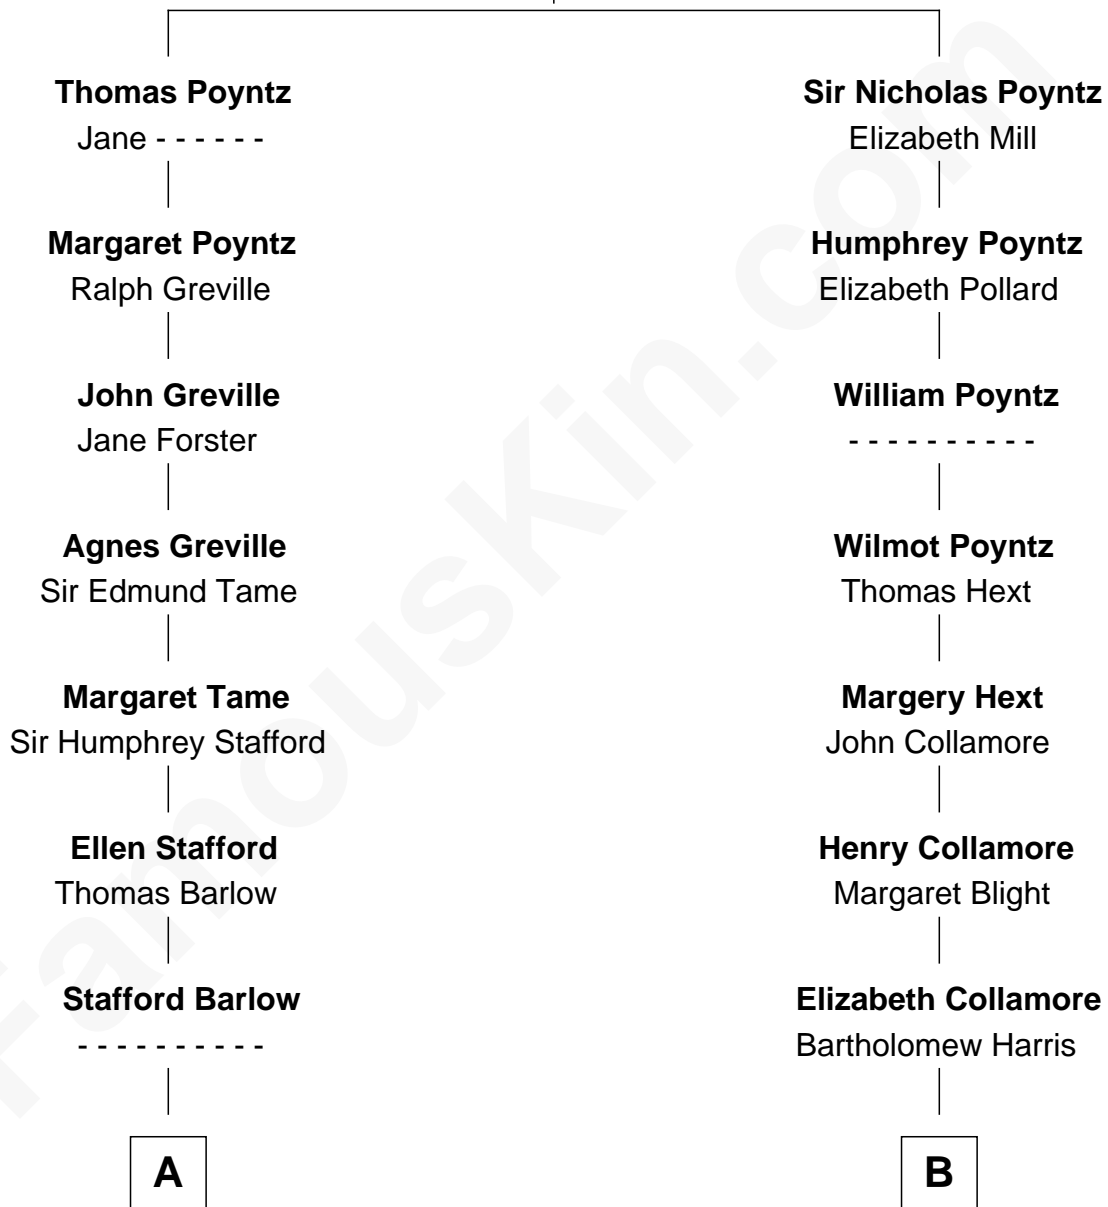

# FamousKin.com Relationship Chart of

**Linda Hunt**

*TV and Movie Actress*

19th cousin of

**Aaron Rodgers**

*NFL Quarterback*

**Robert Poyntz**  
Katherine FitzNichol

**C**

**Charles Edwin Hunt**

Louise Phipps Davy

**Raymond Davy Hunt**

Elsie R. Doying

**Linda Hunt**

*TV and Movie Actress*

**D**

**Charles Herbert Pittman**