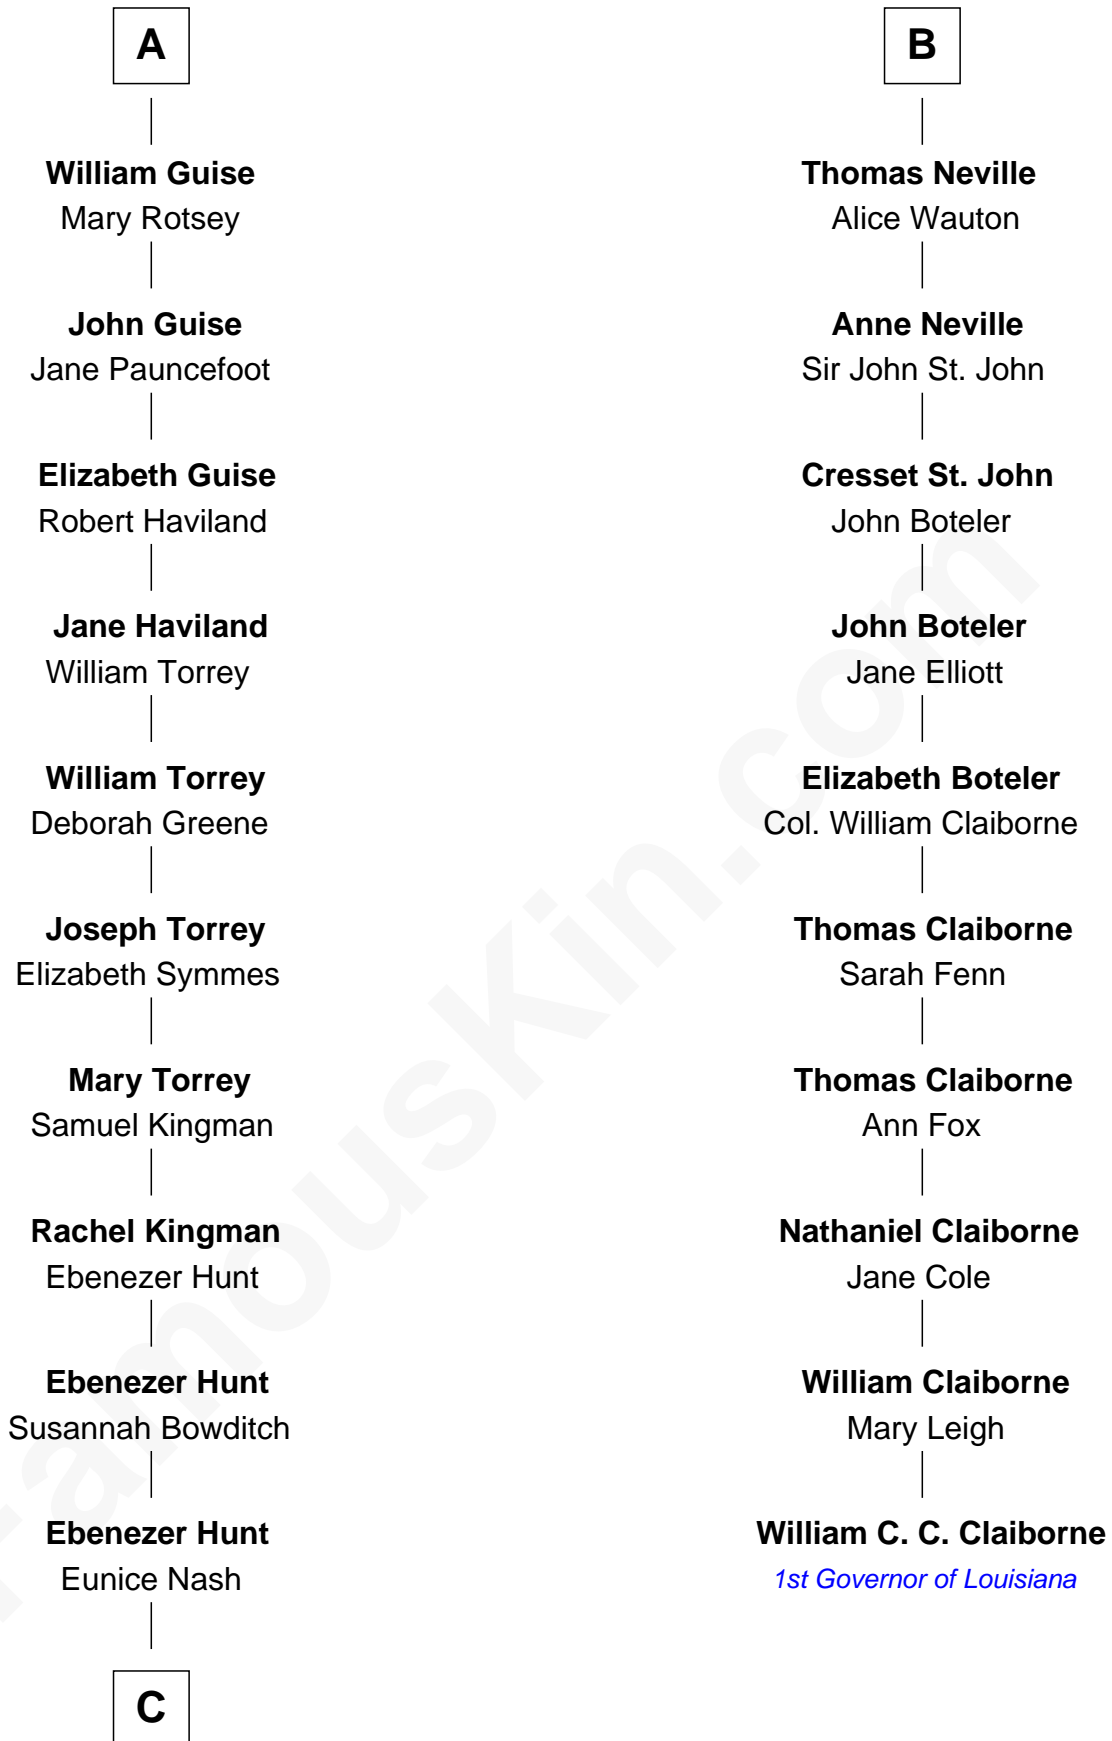

# FamousKin.com Relationship Chart of

**Linda Hunt**

*TV and Movie Actress*

16th cousin 5 times removed of

**William C. C. Claiborne**

*1st Governor of Louisiana*

**Sir William de Boteler**

Ela Herdeburgh

**C**

**Charles Edwin Hunt**

Marcia E. Phillips

**Charles Phillips Hunt**

Ella Maria Read

**Charles Edwin Hunt**

Louise Phipps Davy

**Raymond Davy Hunt**