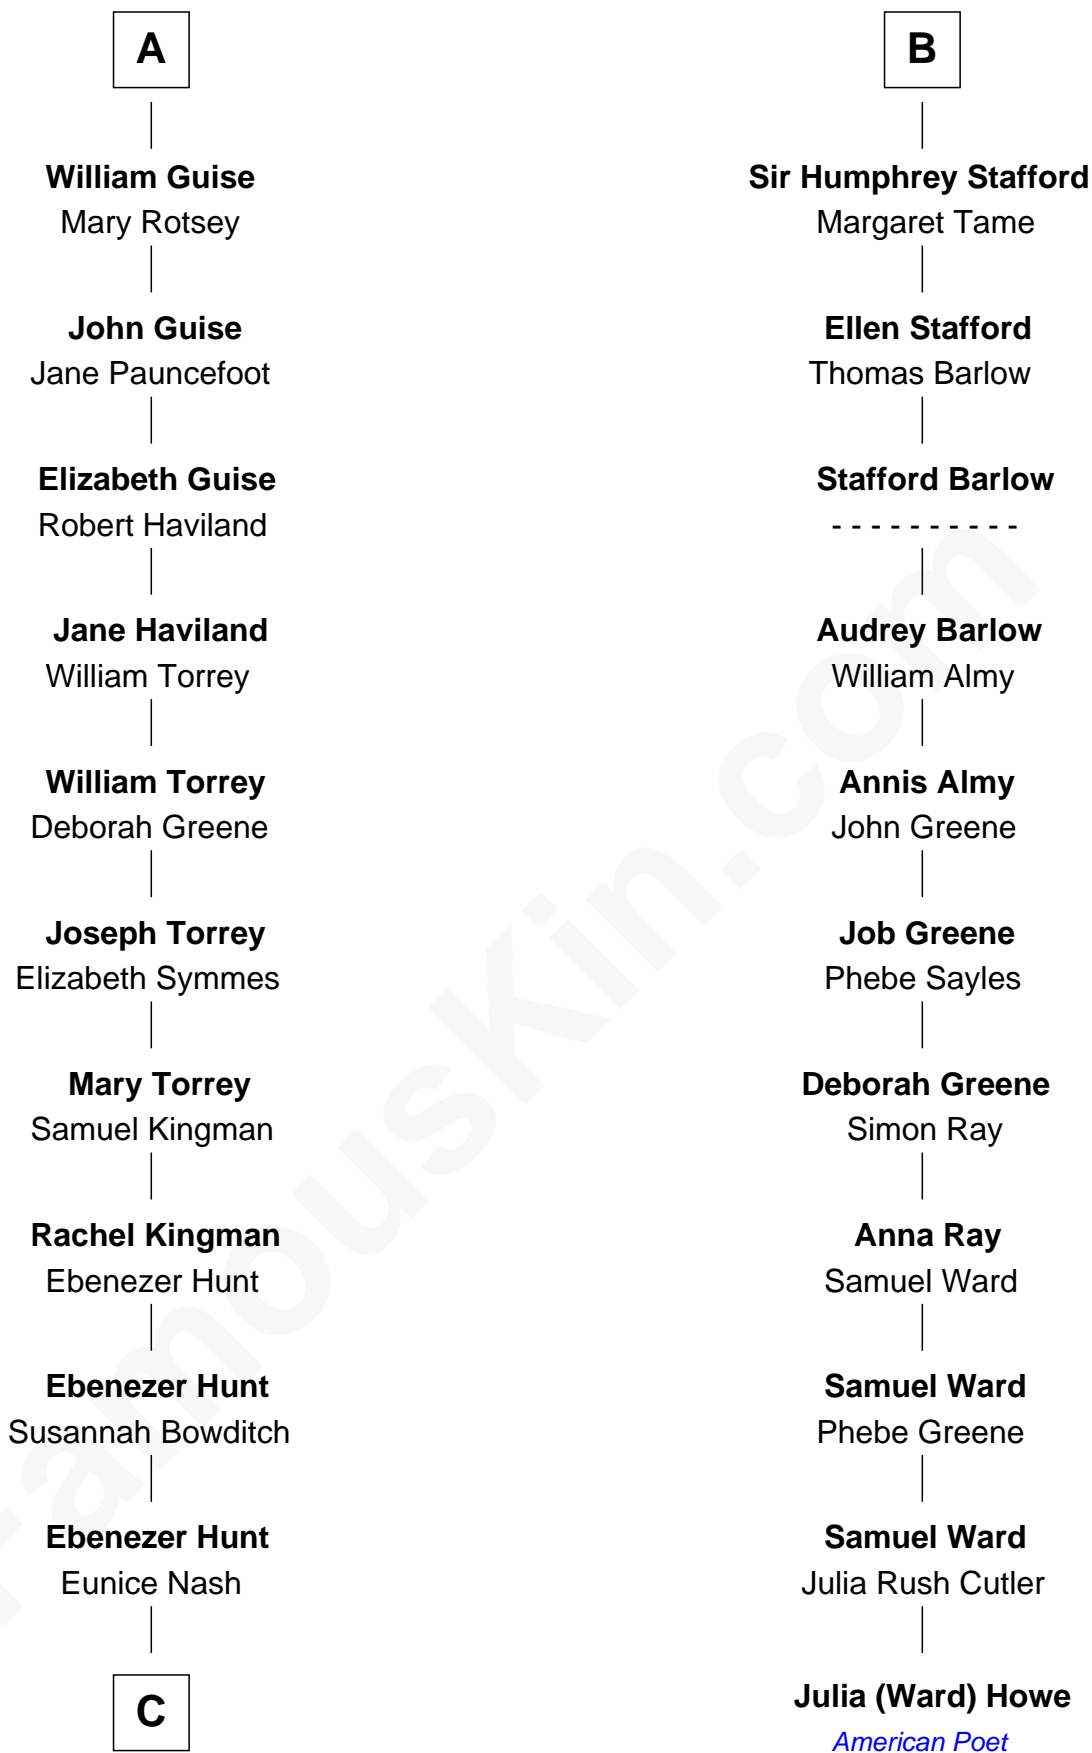

# FamousKin.com Relationship Chart of

**Linda Hunt**

*TV and Movie Actress*

17th cousin 4 times removed of

**Julia (Ward) Howe**

*Author of "The Battle Hymn of the Republic"*

**C**

—  
**Charles Edwin Hunt**

Marcia E. Phillips

—  
**Charles Phillips Hunt**

Ella Maria Read

—  
**Charles Edwin Hunt**

Louise Phipps Davy

—  
**Raymond Davy Hunt**

Elsie R. Doying

—  
**Linda Hunt**

*TV and Movie Actress*