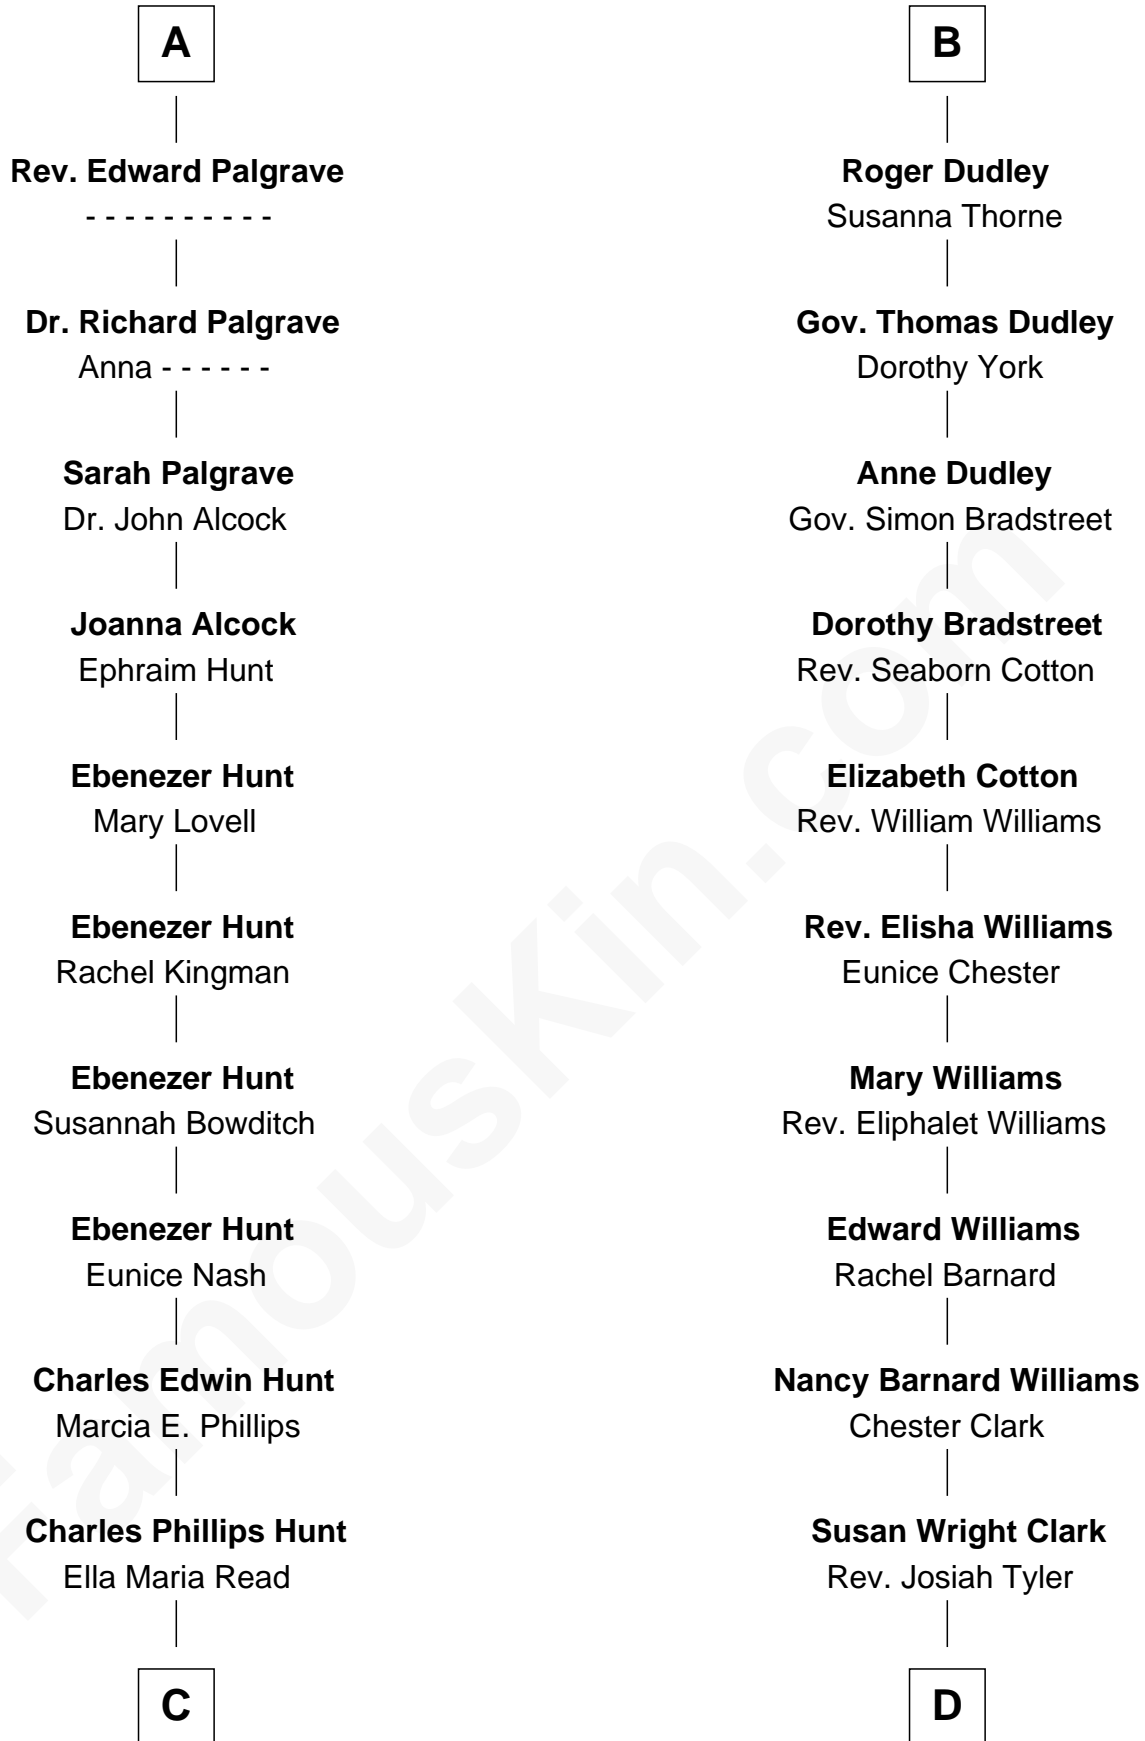

FamousKin.com Relationship Chart of

Linda Hunt

TV and Movie Actress

19th cousin 2 times removed of

Kate Upton

Sports Illustrated Swimsuit Cover Model

Richard Fitzalan
Eleanor Plantagenet

C

Charles Edwin Hunt

Louise Phipps Davy

Raymond Davy Hunt

Elsie R. Doying

Linda Hunt

TV and Movie Actress

D

William Chester Tyler