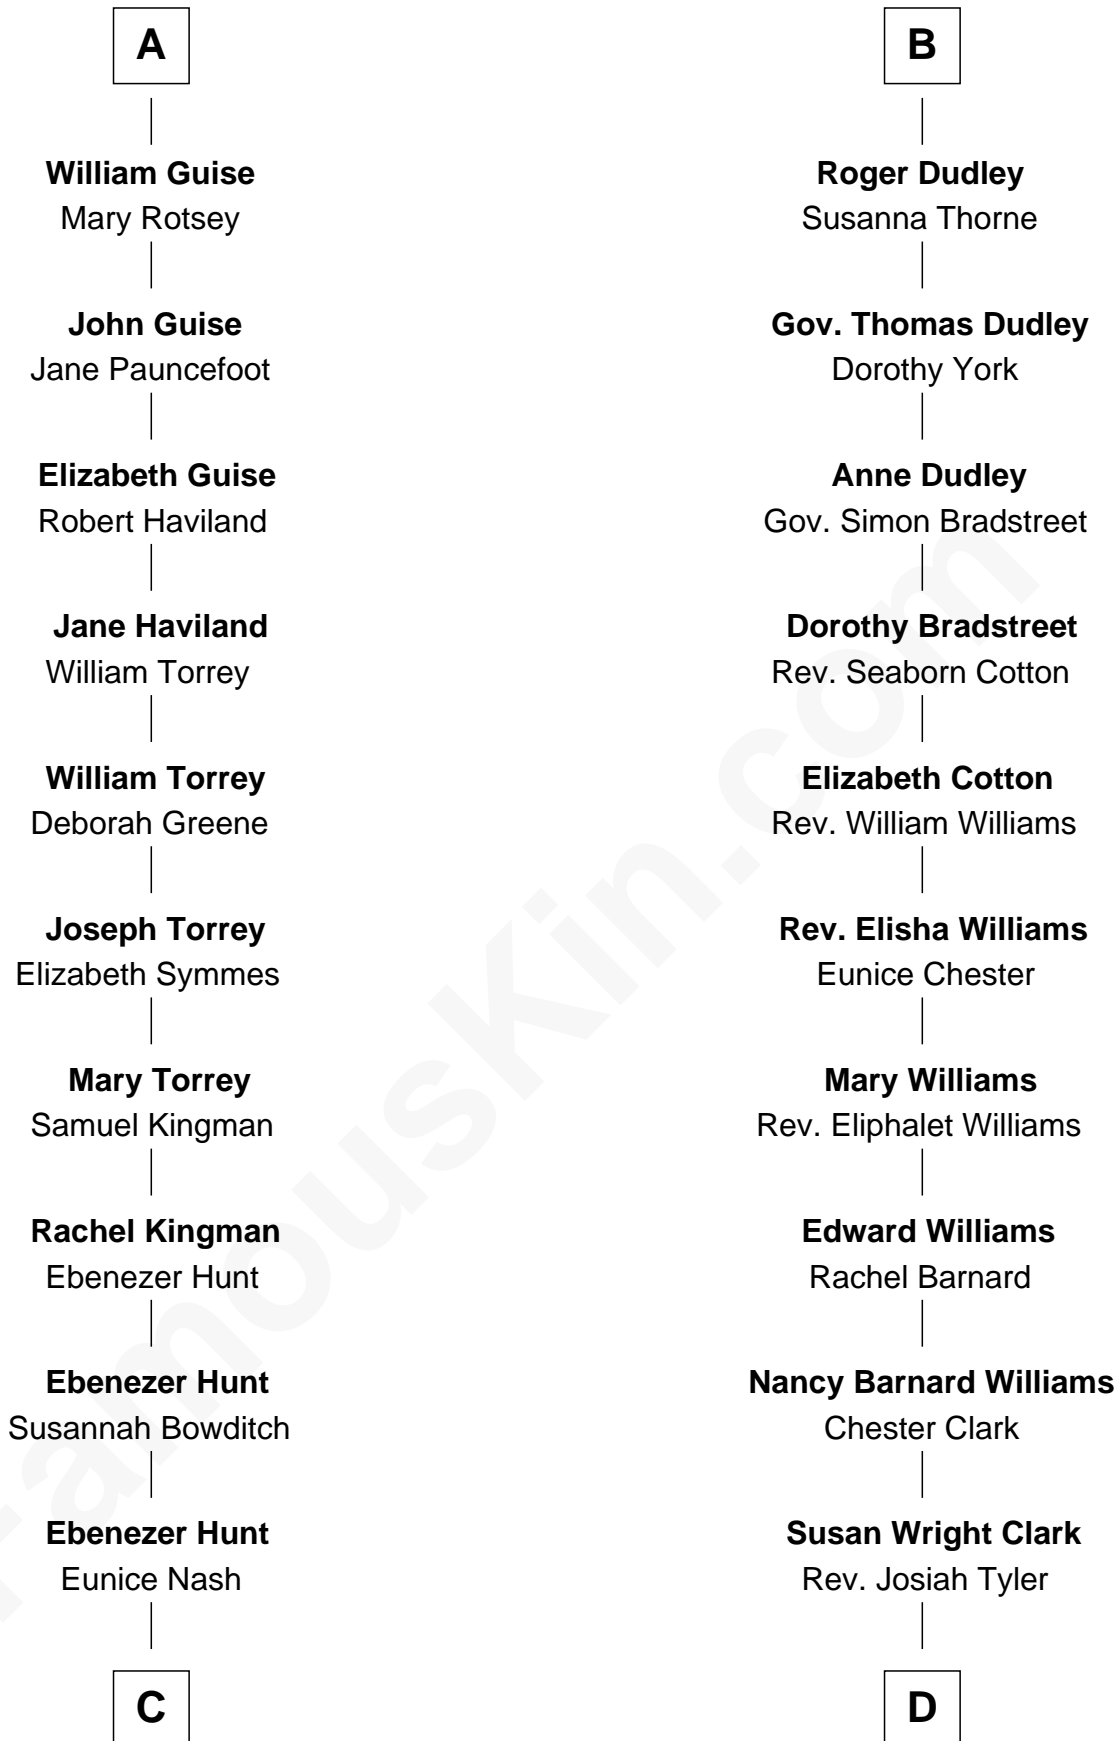

FamousKin.com Relationship Chart of

Linda Hunt

TV and Movie Actress

21st cousin of

Kate Upton

Sports Illustrated Swimsuit Cover Model

Sir Maurice de Berkeley

Eve la Zouche

Katherine de Clyvedon

Sir John Berkeley

Elizabeth Betteshorne

Elizabeth Berkeley

Sir John Sutton

Sir Edmund Sutton

Joyce Tiptoft

Sir Edward Sutton

Cecily Willoughby

Sir John Sutton

Cecily Grey

Sir Henry Dudley

- - - - - Ashton

Probable

B

C

Charles Edwin Hunt

Marcia E. Phillips

Charles Phillips Hunt

Ella Maria Read

Charles Edwin Hunt

Louise Phipps Davy

Raymond Davy Hunt

Elsie R. Doying