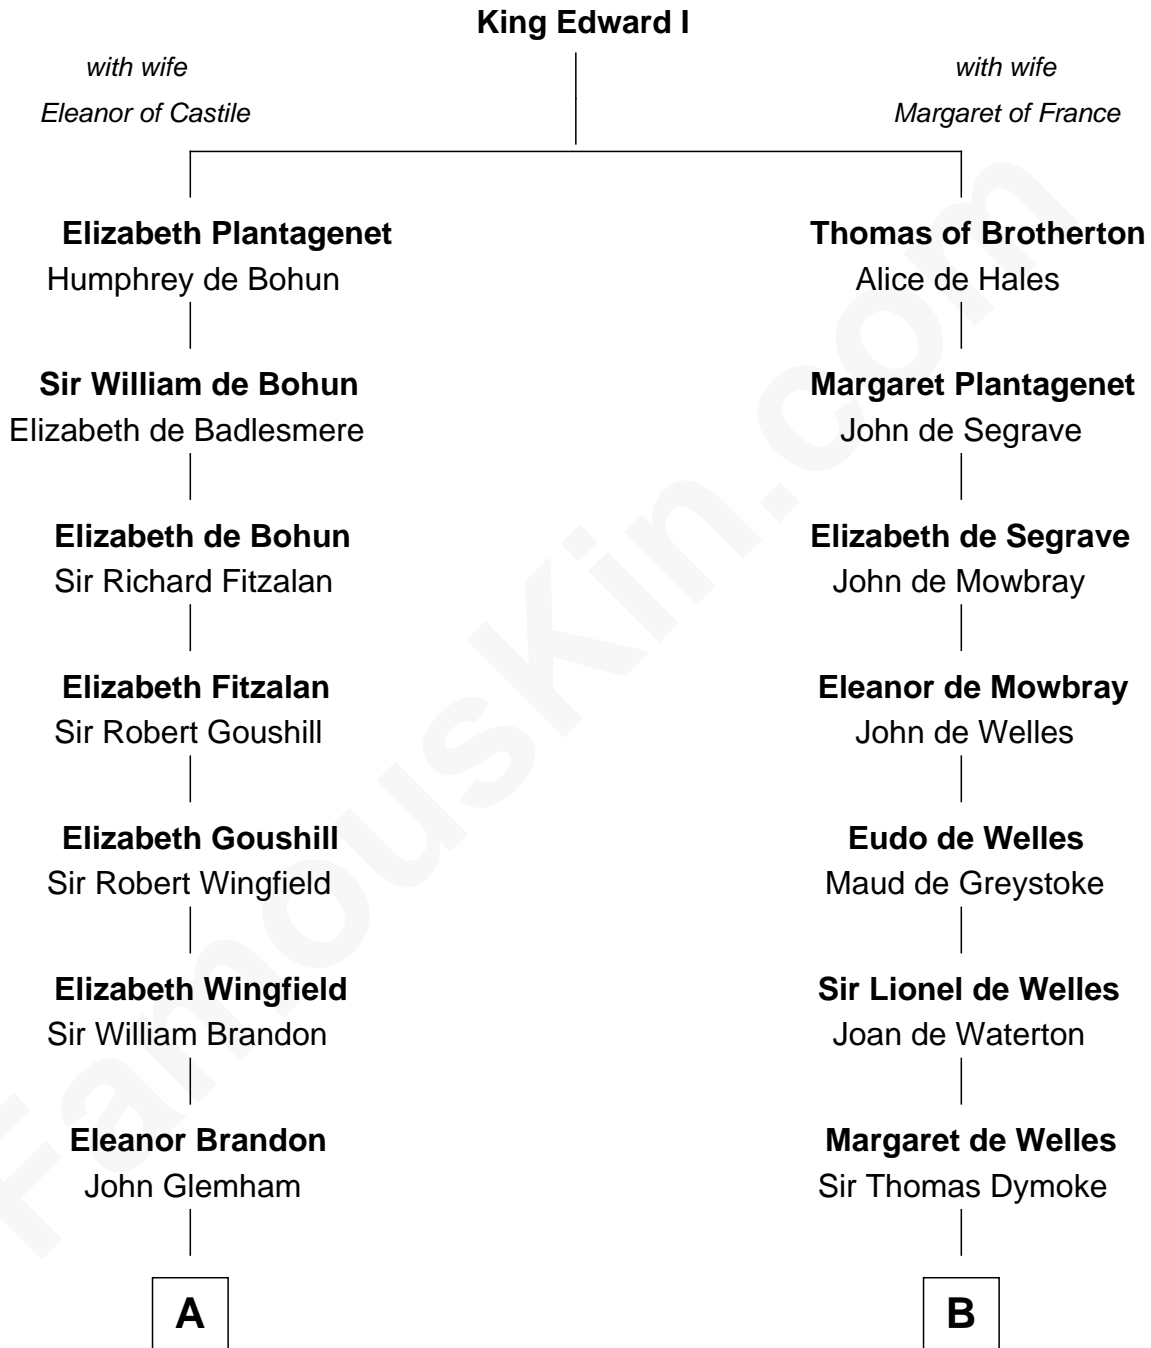

FamousKin.com Relationship Chart of

Linda Hunt

TV and Movie Actress

21st cousin of

Ray Bradbury

Author of The Martian Chronicles

C

Charles Edwin Hunt