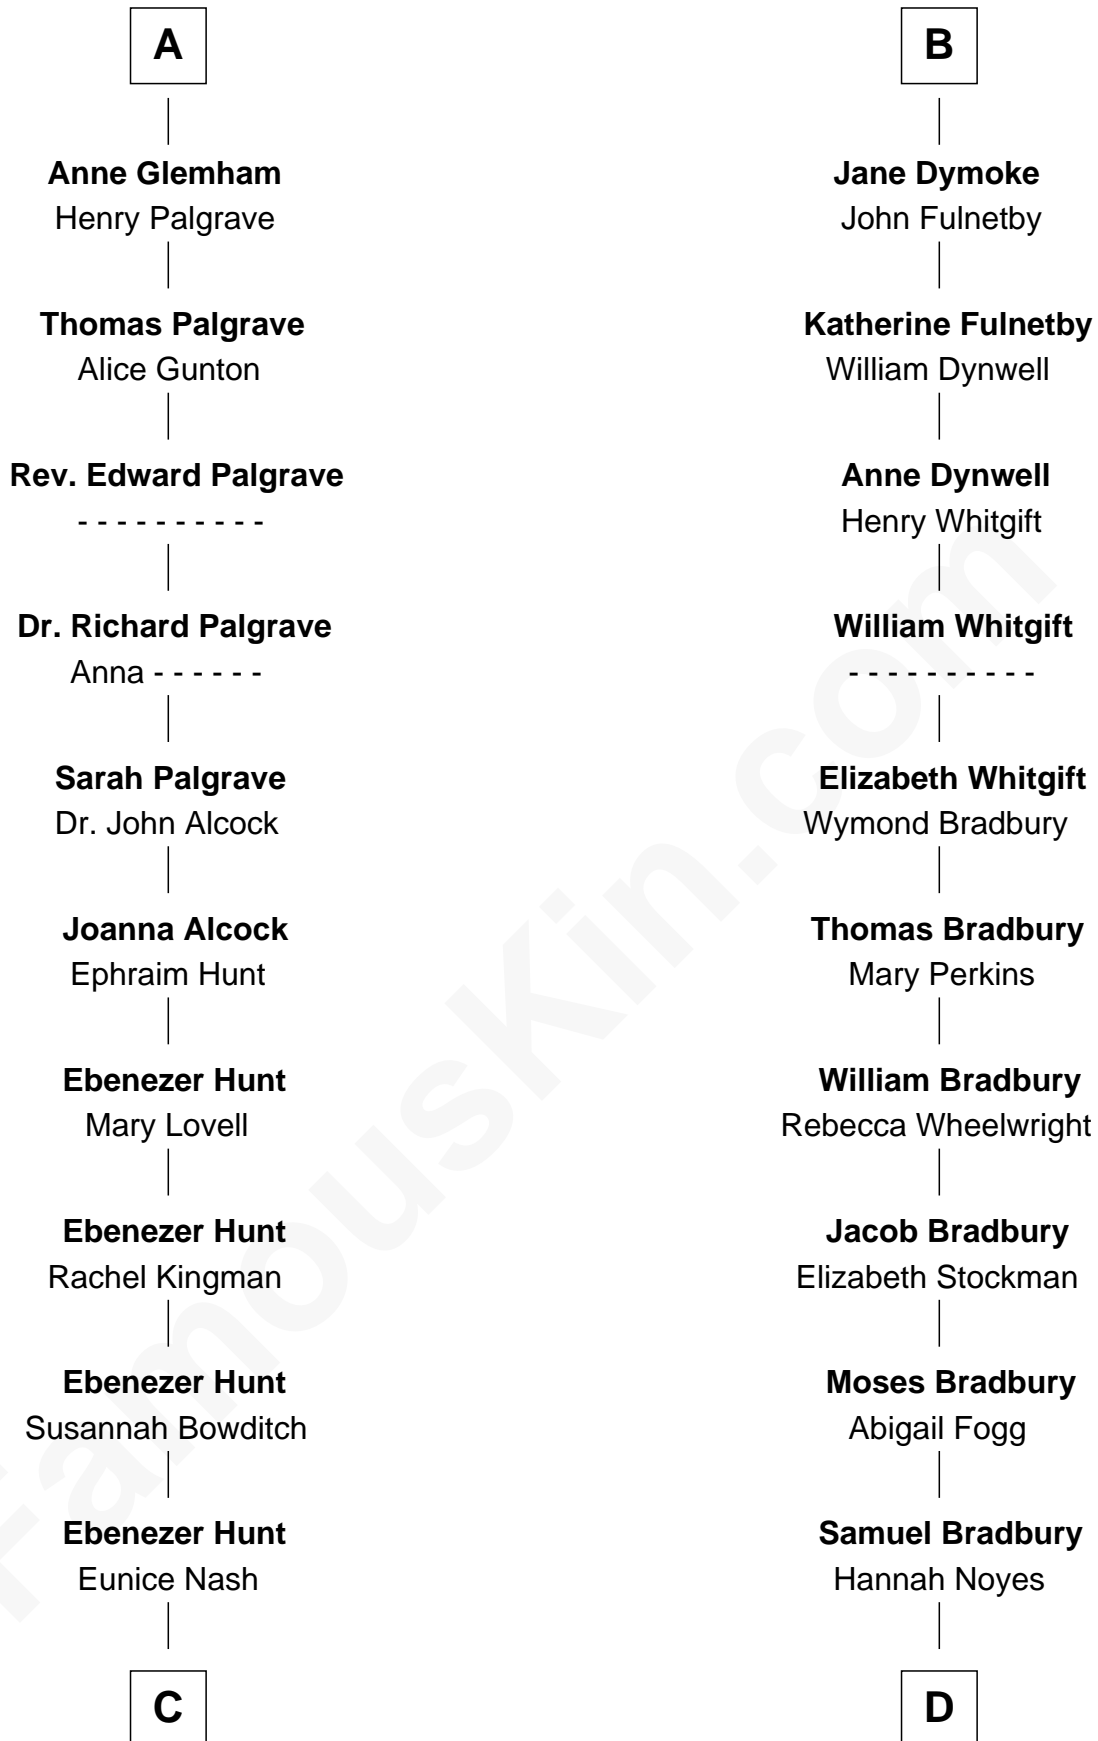

FamousKin.com Relationship Chart of

Linda Hunt

TV and Movie Actress

21st cousin of

Ray Bradbury

Author of The Martian Chronicles

C

Charles Edwin Hunt

Marcia E. Phillips

Charles Phillips Hunt

Ella Maria Read

Charles Edwin Hunt

Louise Phipps Davy

Raymond Davy Hunt

Elsie R. Doying

Linda Hunt

TV and Movie Actress

D

Samuel Bradbury

Frances Mary Rothead

Samuel Irving Bradbury

Mary Adell Spaulding

Samuel Hinkston Bradbury

Minnie Alice Davis