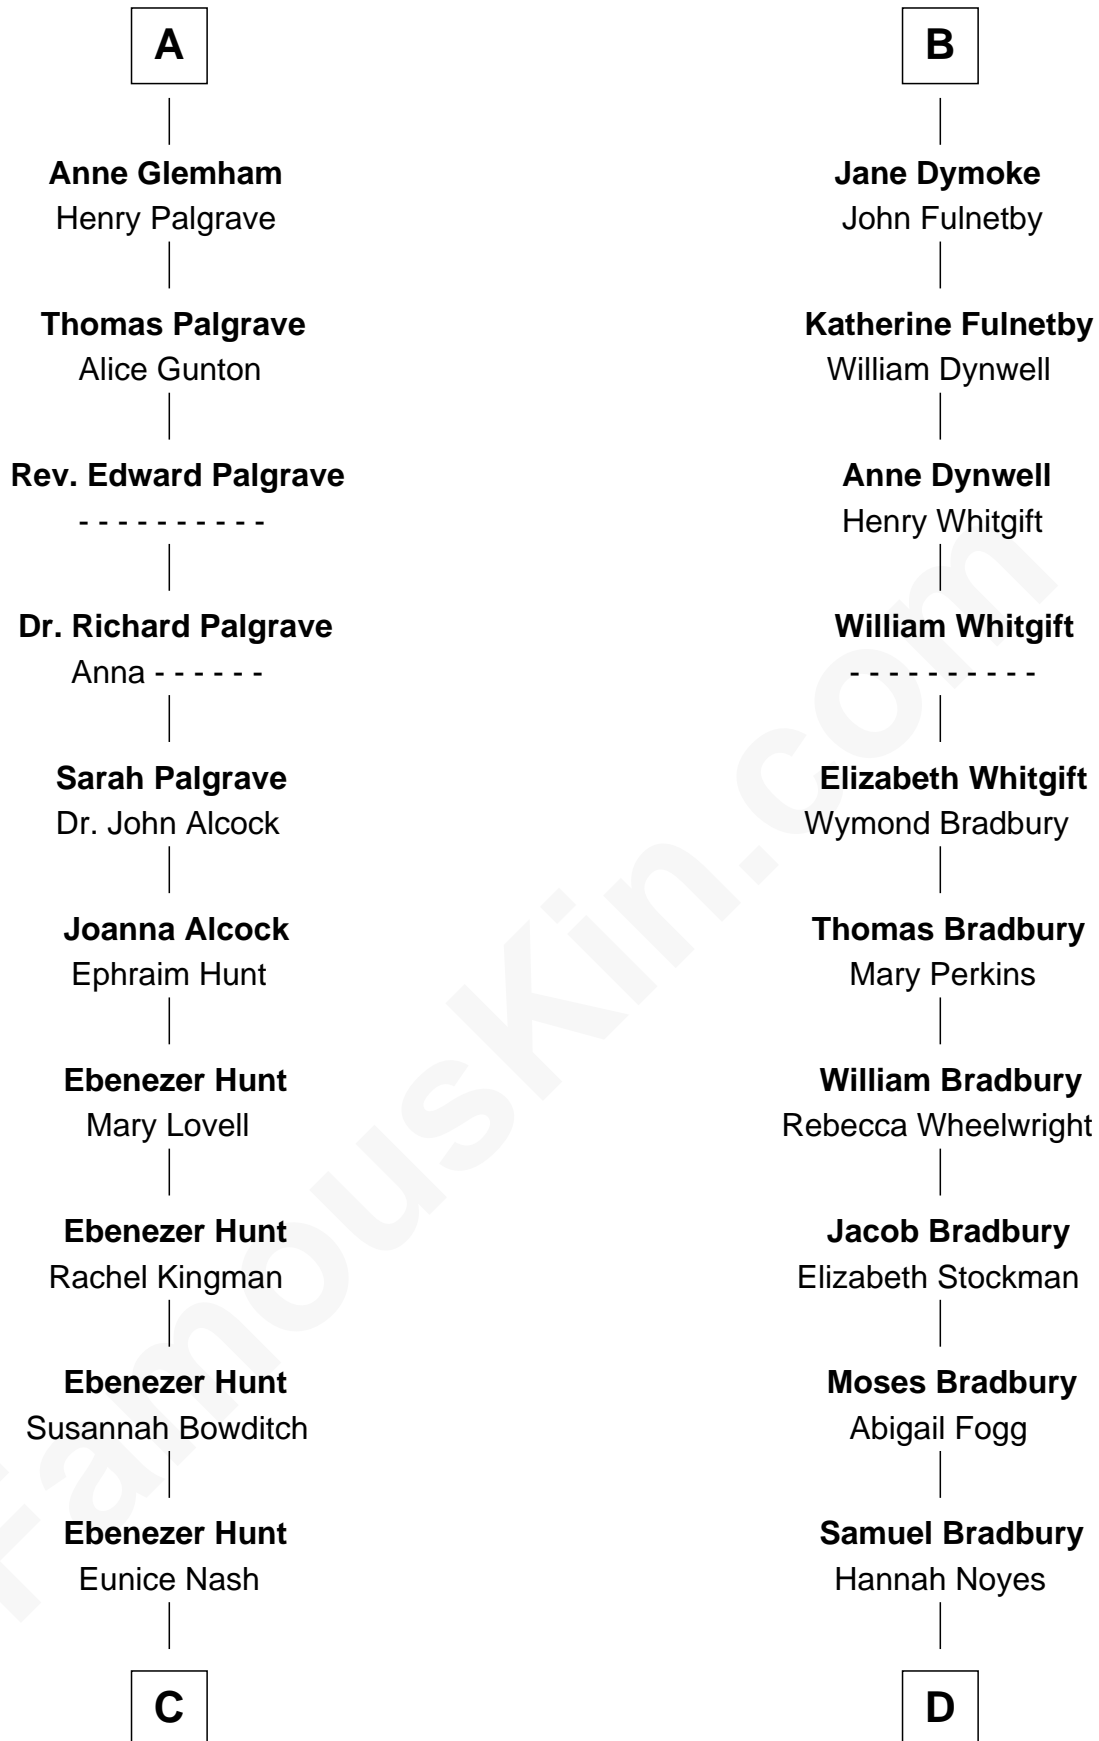

FamousKin.com Relationship Chart of

Linda Hunt

TV and Movie Actress

21st cousin of

Ray Bradbury

Author of The Martian Chronicles

Thomas de Clare
Juliana FitzMaurice

Margaret de Clare
Bartholomew de Badlesmere

Elizabeth de Badlesmere
Sir William de Bohun

Elizabeth de Bohun
Sir Richard Fitzalan

Elizabeth Fitzalan
Sir Robert Goushill

Elizabeth Goushill
Sir Robert Wingfield

Elizabeth Wingfield
Sir William Brandon

Eleanor Brandon
John Glemham

A

Margaret de Clare
Bartholomew de Badlesmere

Margery de Badlesmere
Sir William de Ros

Maud de Roos
John de Welles

John de Welles
Eleanor de Mowbray

Eudo de Welles
Maud de Greystoke

Sir Lionel de Welles
Joan de Waterton

Margaret de Welles
Sir Thomas Dymoke

B

C

Charles Edwin Hunt

Marcia E. Phillips

Charles Phillips Hunt

Ella Maria Read

Charles Edwin Hunt