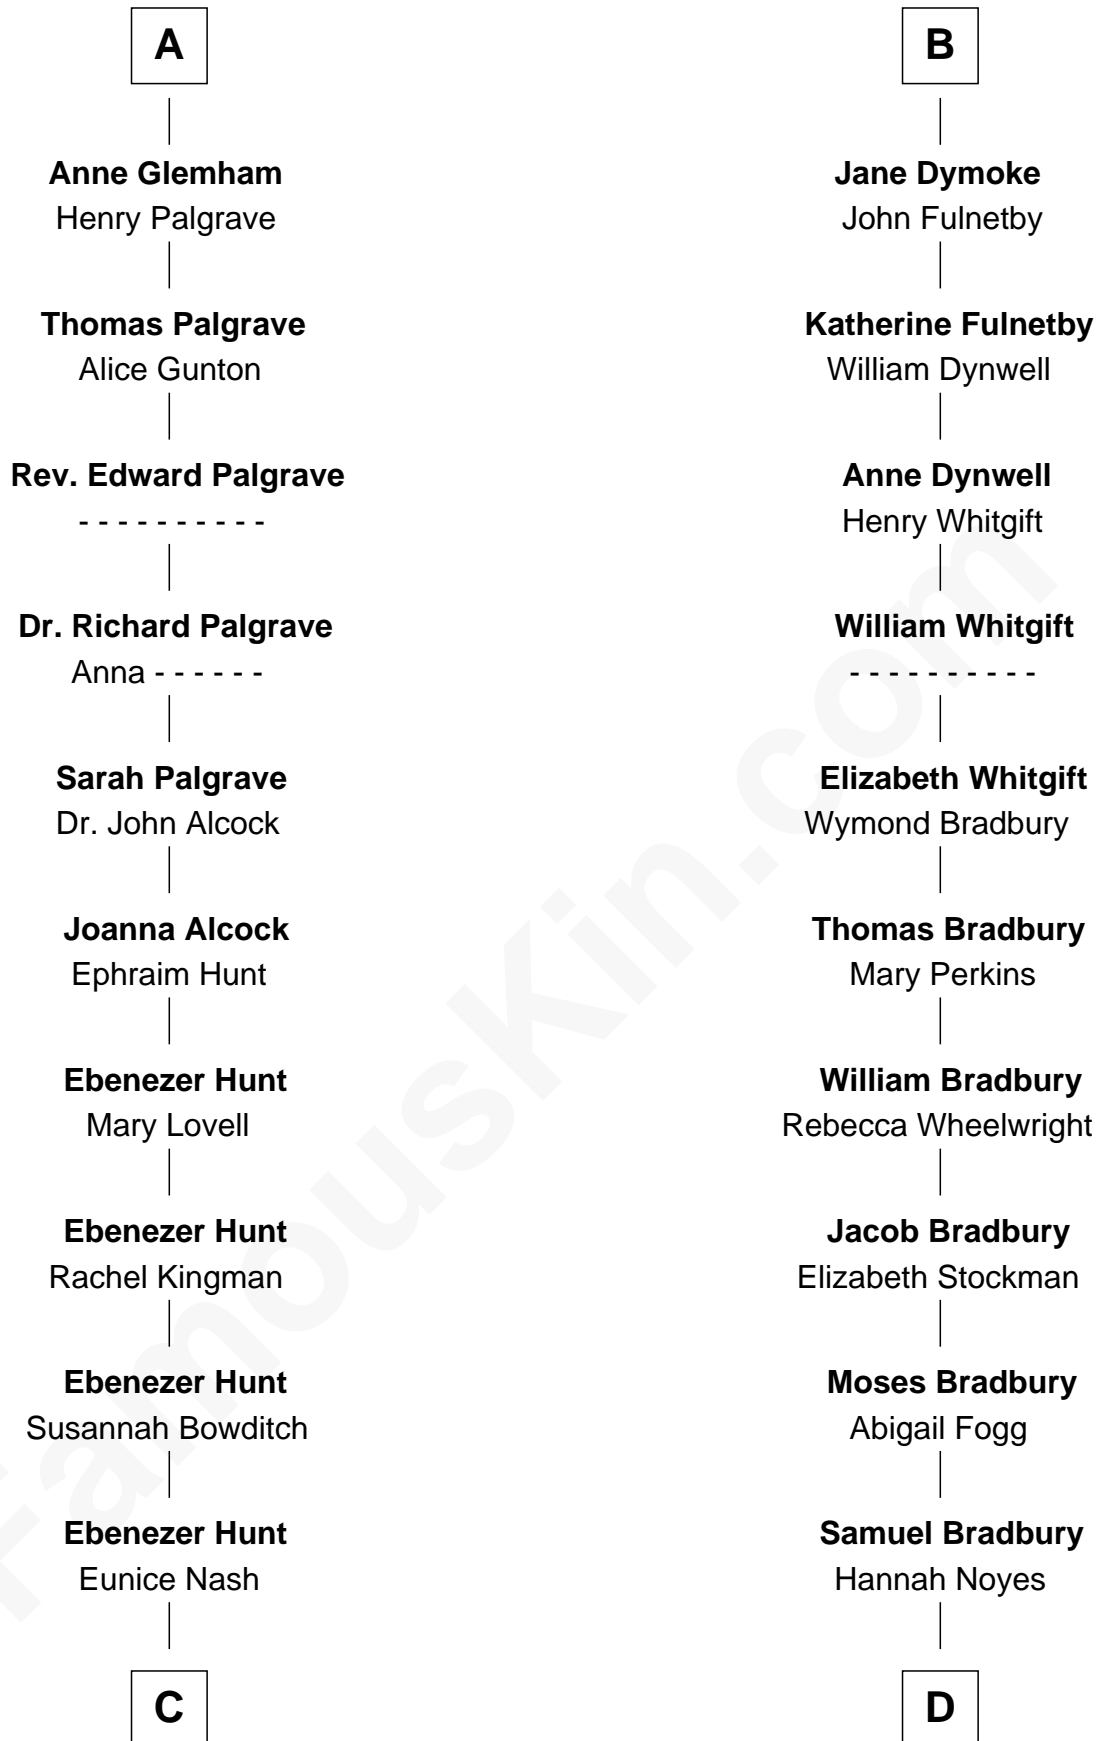

# FamousKin.com Relationship Chart of

**Linda Hunt**

*TV and Movie Actress*

21st cousin of

**Ray Bradbury**

*Author of The Martian Chronicles*

**Gunselm de Badlesmere**

**C**

**Charles Edwin Hunt**

Marcia E. Phillips

**Charles Phillips Hunt**

Ella Maria Read

**Charles Edwin Hunt**

Louise Phipps Davy

**Raymond Davy Hunt**

Elsie R. Doying

**Linda Hunt**

*TV and Movie Actress*

**D**

**Samuel Bradbury**

Frances Mary Rothead

**Samuel Irving Bradbury**

Mary Adell Spaulding

**Samuel Hinkston Bradbury**