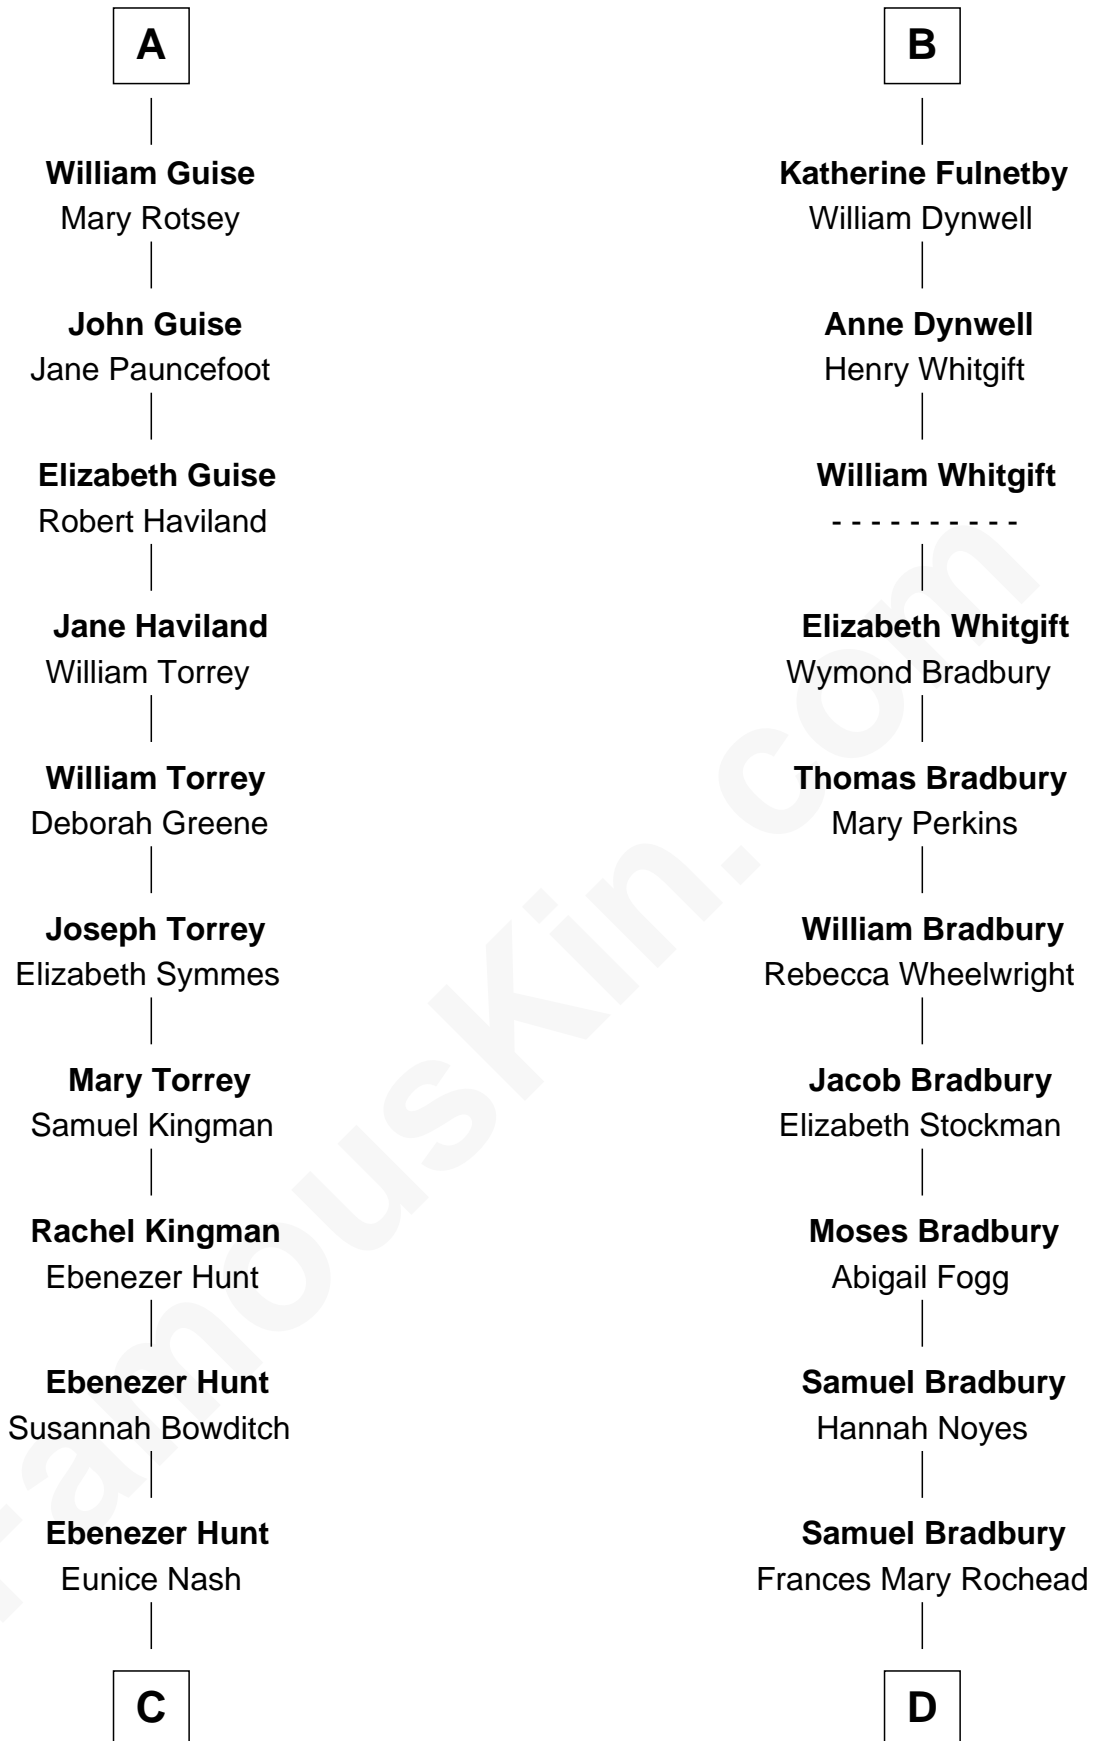

FamousKin.com Relationship Chart of

Linda Hunt

TV and Movie Actress

20th cousin 1 time removed of

Ray Bradbury

Author of The Martian Chronicles

Sir Maurice de Berkeley

Eve la Zouche

Maurice de Berkeley

Margaret - - - - -

Thomas Berkeley

Catherine Botetourte

Maurice Berkeley

Johanna Denham

Maurice Berkeley

Ellen Montfort

Joan de Waterton

Margaret de Welles

Sir Thomas Dymoke

Jane Dymoke

John Fulnetby

B

C

Charles Edwin Hunt

Marcia E. Phillips

Charles Phillips Hunt

Ella Maria Read

Charles Edwin Hunt

Louise Phipps Davy

Raymond Davy Hunt

Elsie R. Doying

Linda Hunt