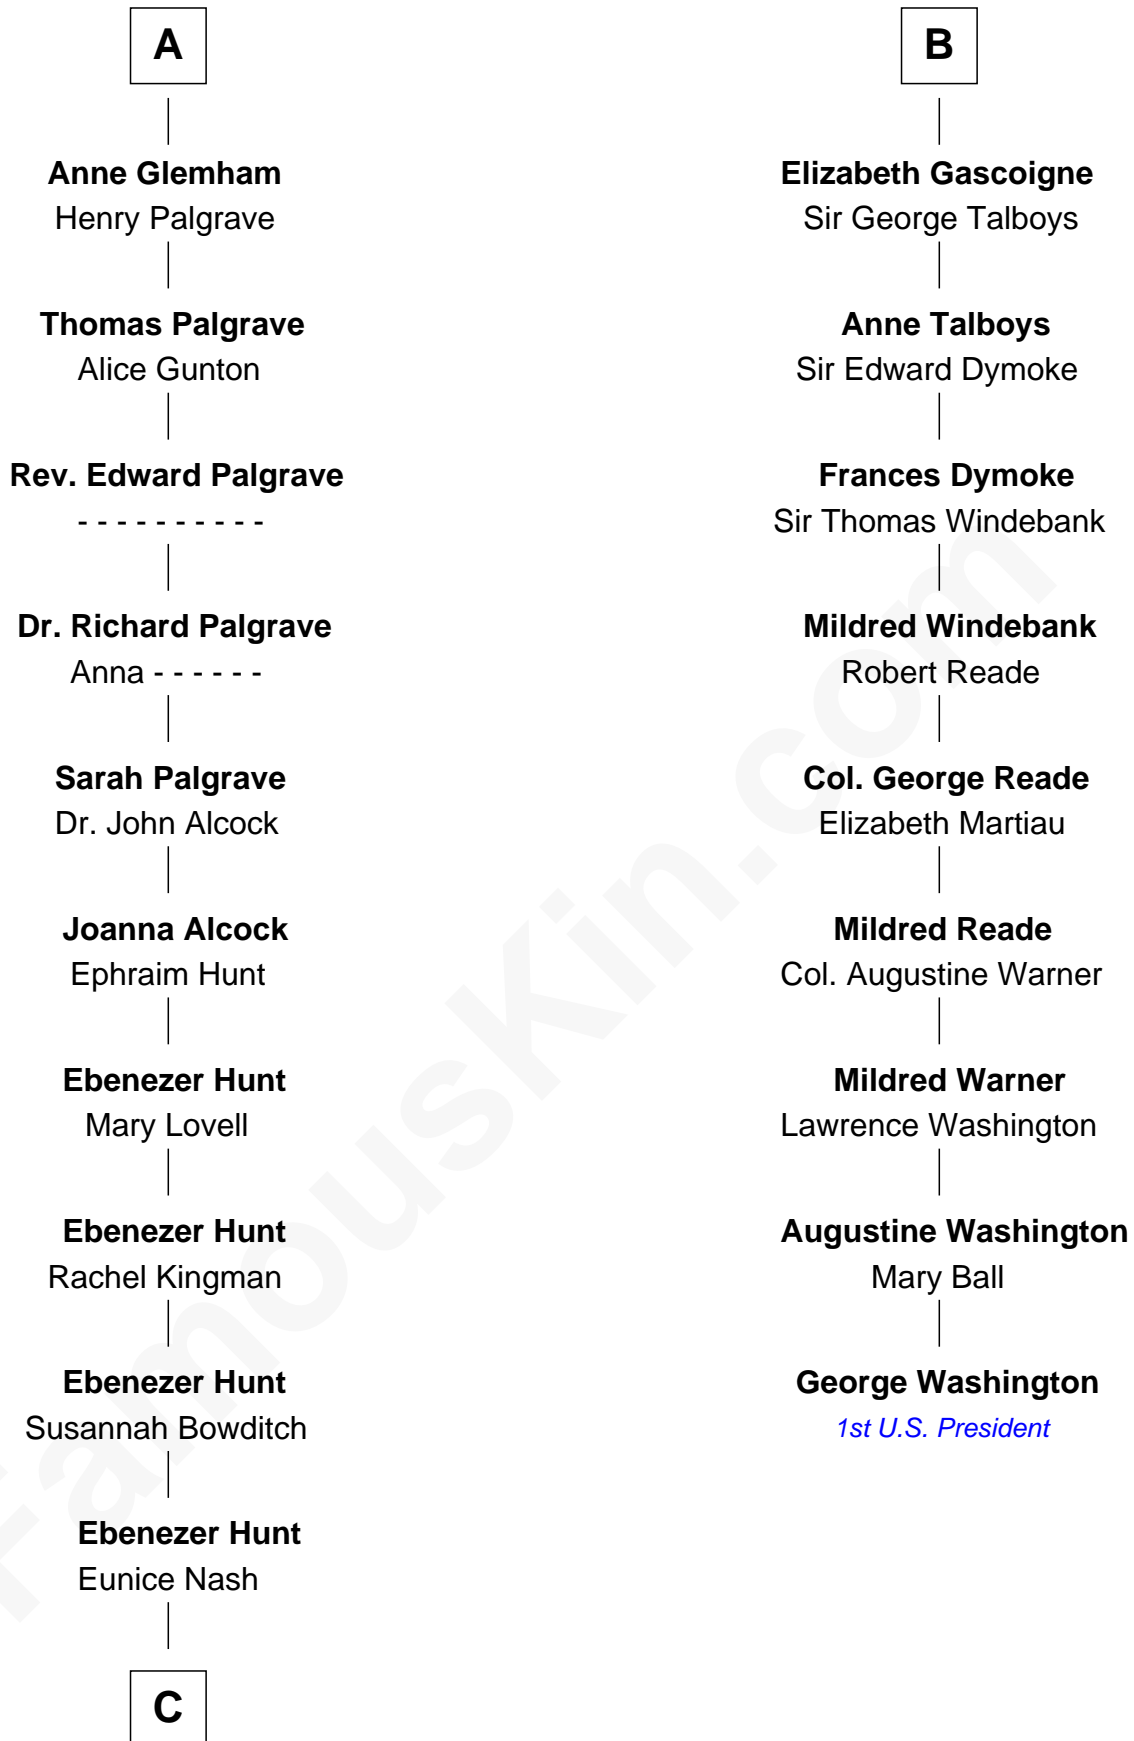

FamousKin.com Relationship Chart of

Linda Hunt

TV and Movie Actress

15th cousin 6 times removed of

George Washington

1st U.S. President

Eleanor of Castile
Edward I, King of England

C

—
Charles Edwin Hunt

Marcia E. Phillips

—
Charles Phillips Hunt

Ella Maria Read

—
Charles Edwin Hunt

Louise Phipps Davy

—
Raymond Davy Hunt

Elsie R. Doying