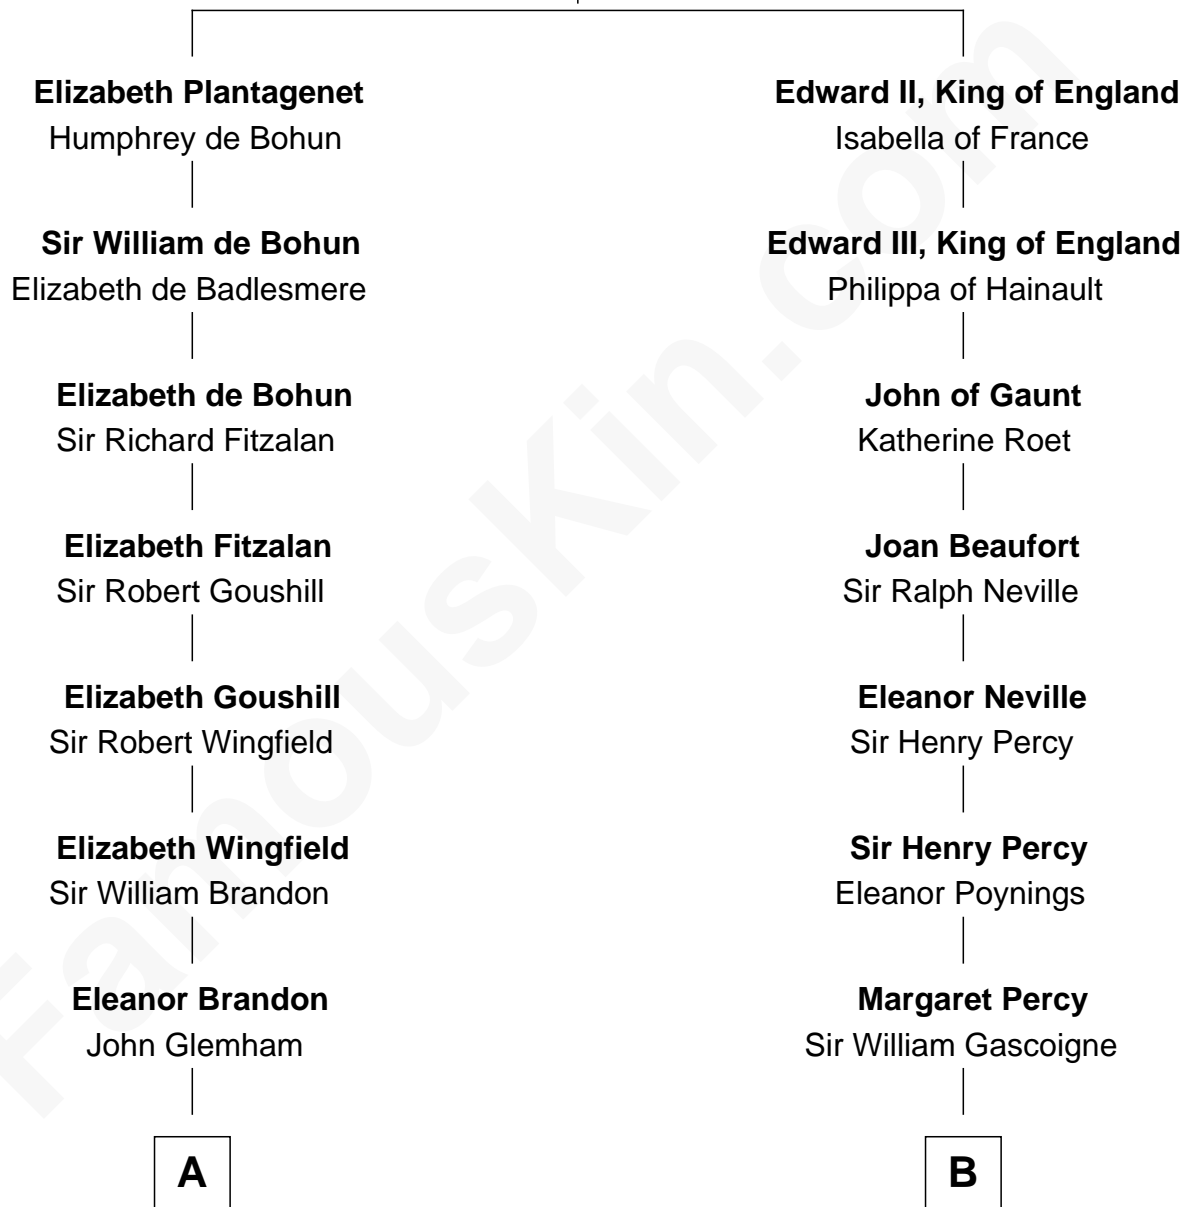

FamousKin.com Relationship Chart of

Linda Hunt

TV and Movie Actress

15th cousin 6 times removed of

George Washington

1st U.S. President

Eleanor of Castile
Edward I, King of England

C

—
Charles Edwin Hunt

Marcia E. Phillips

—
Charles Phillips Hunt

Ella Maria Read

—
Charles Edwin Hunt

Louise Phipps Davy

—
Raymond Davy Hunt

Elsie R. Doying