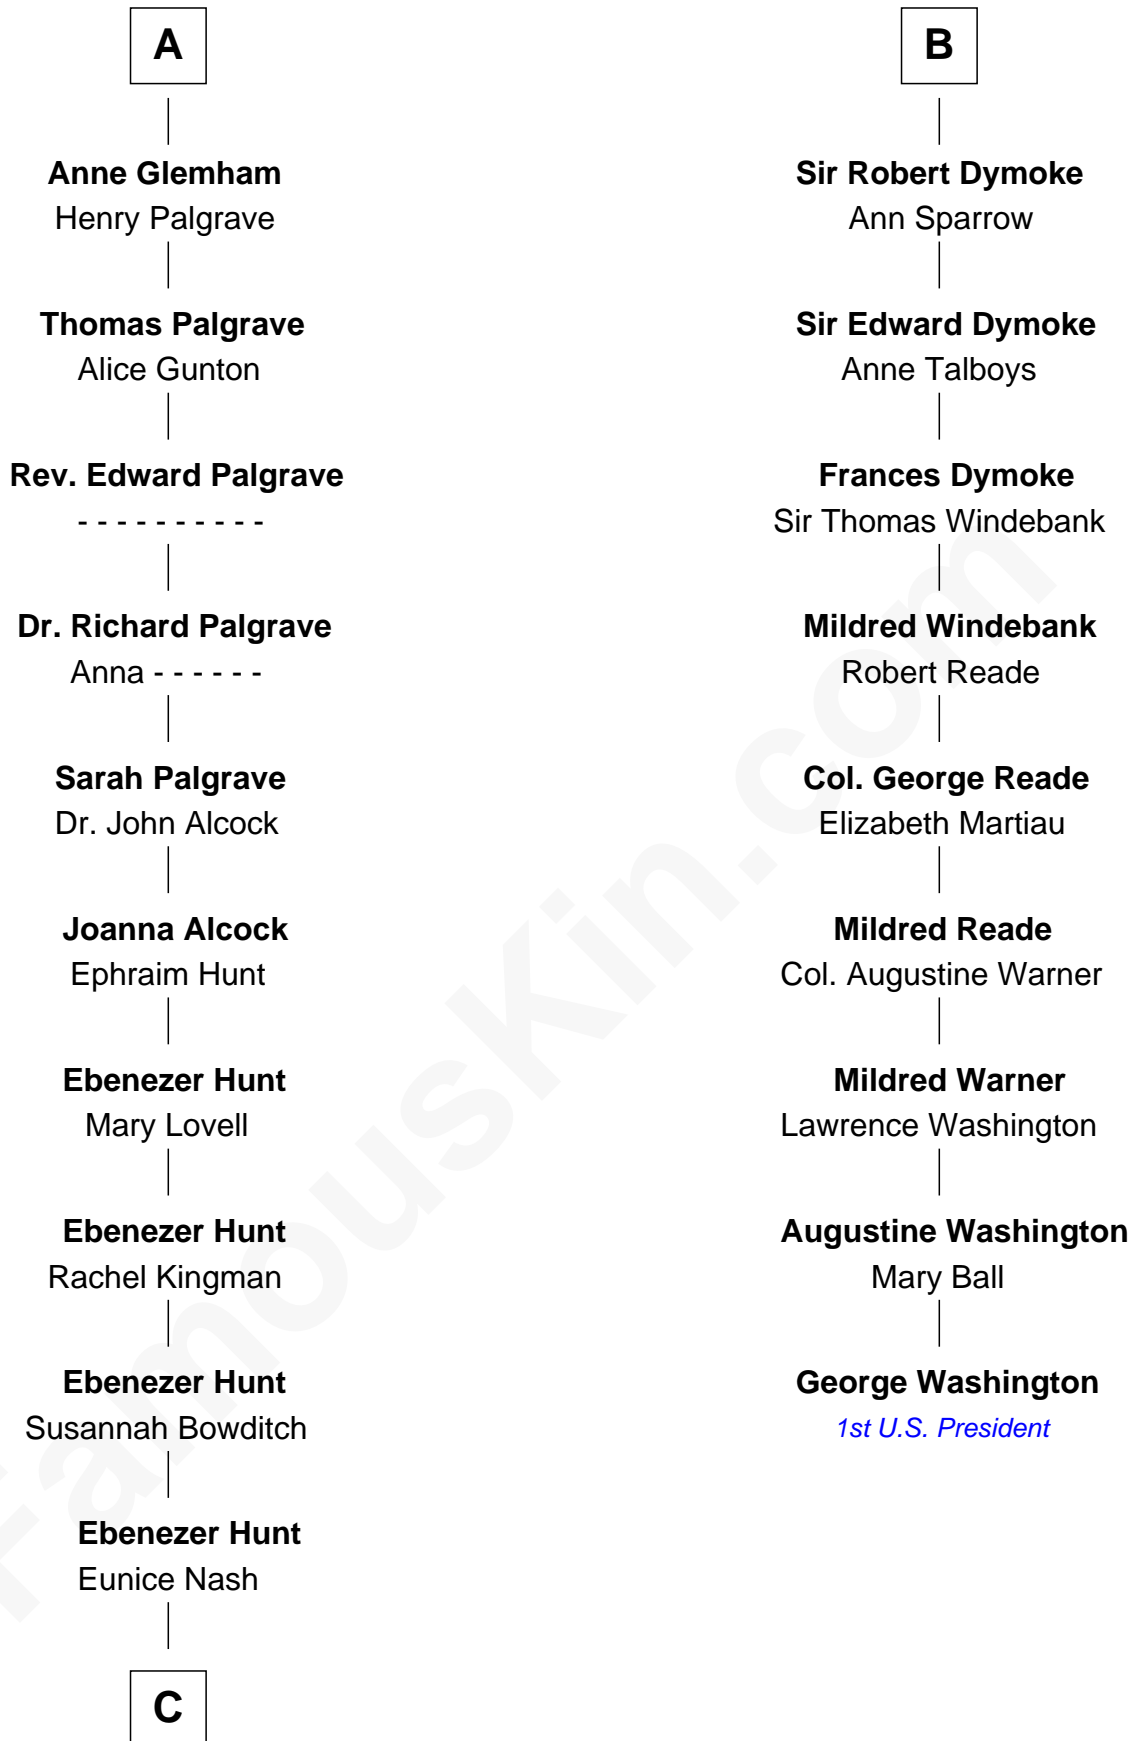

FamousKin.com Relationship Chart of

Linda Hunt

TV and Movie Actress

15th cousin 6 times removed of

George Washington

1st U.S. President

Thomas de Clare
Juliana FitzMaurice

Margaret de Clare
Bartholomew de Badlesmere

Elizabeth de Badlesmere
Sir William de Bohun

Elizabeth de Bohun
Sir Richard Fitzalan

Elizabeth Fitzalan
Sir Robert Goushill

Elizabeth Goushill
Sir Robert Wingfield

Elizabeth Wingfield
Sir William Brandon

Eleanor Brandon
John Glemham

A

Margaret de Clare
Bartholomew de Badlesmere

Margery de Badlesmere
Sir William de Ros

Maud de Roos
John de Welles

John de Welles
Eleanor de Mowbray

Eudo de Welles
Maud de Greystoke

Sir Lionel de Welles
Joan de Waterton

Margaret de Welles
Sir Thomas Dymoke

B

C

Charles Edwin Hunt

Marcia E. Phillips

Charles Phillips Hunt

Ella Maria Read

Charles Edwin Hunt