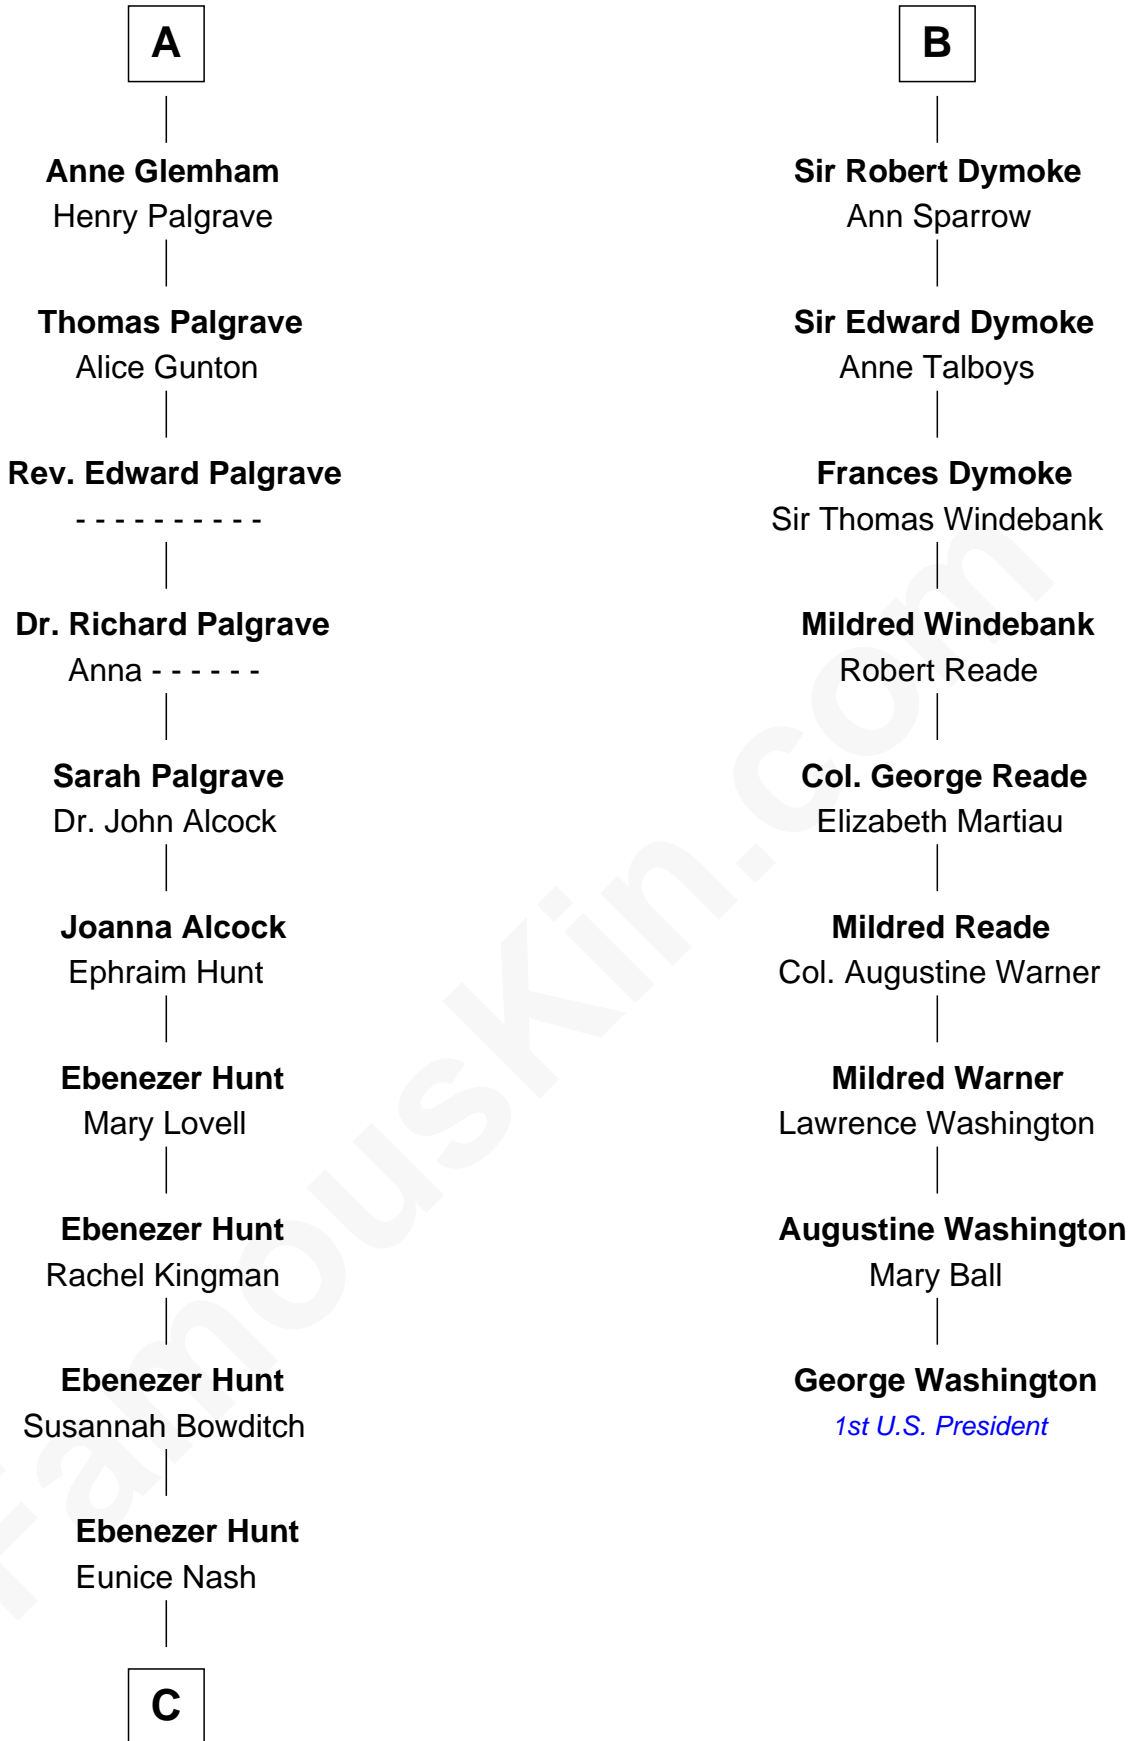

FamousKin.com Relationship Chart of

Linda Hunt

TV and Movie Actress

15th cousin 6 times removed of

George Washington

1st U.S. President

Gunselm de Badlesmere

C

—
Charles Edwin Hunt

Marcia E. Phillips

—
Charles Phillips Hunt

Ella Maria Read

—
Charles Edwin Hunt

Louise Phipps Davy

—
Raymond Davy Hunt

Elsie R. Doying