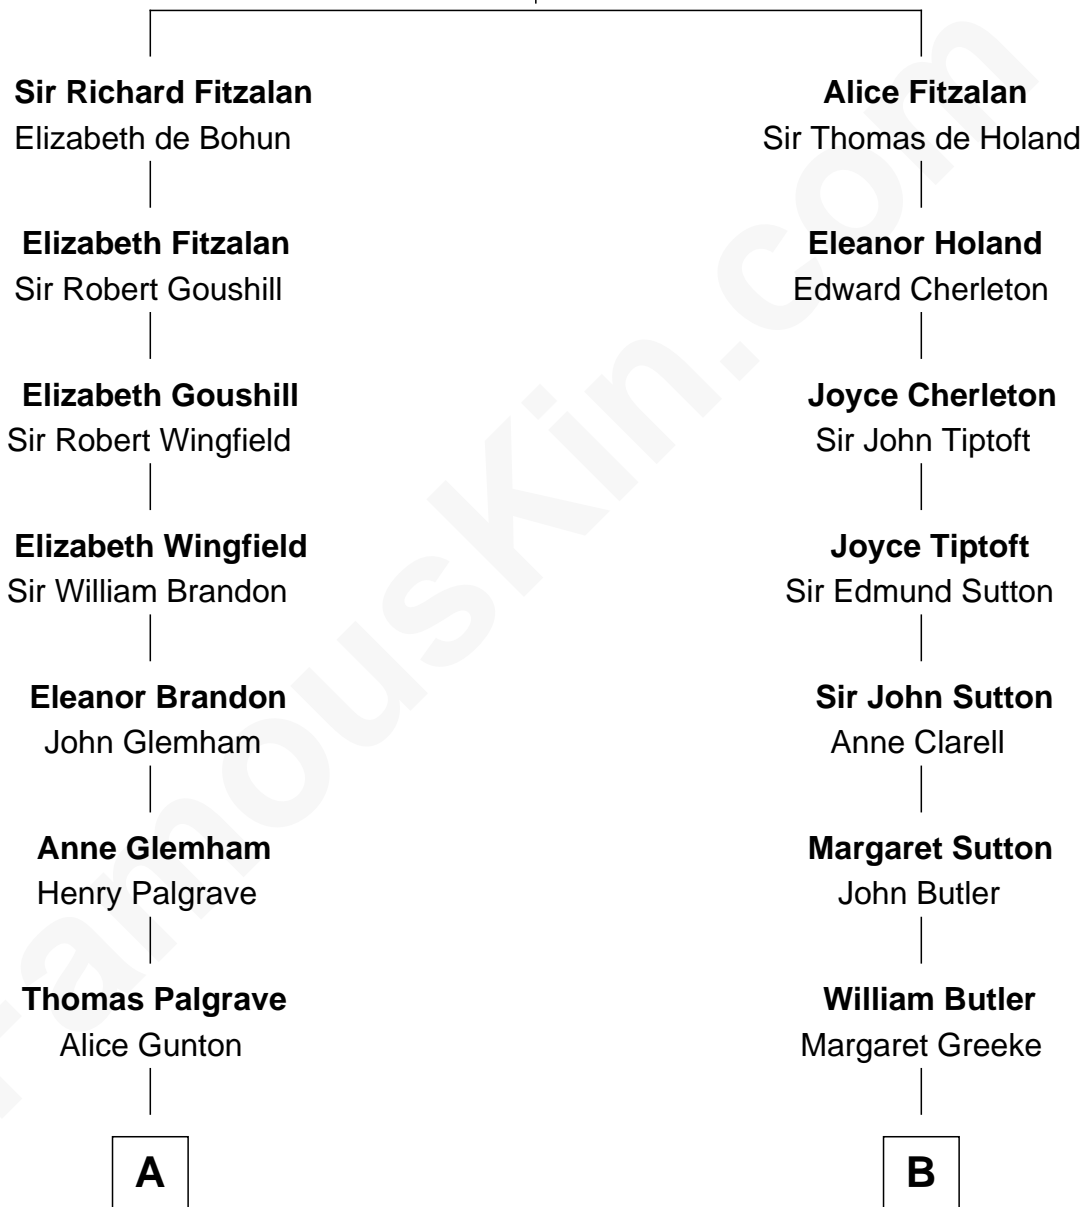

FamousKin.com Relationship Chart of

Linda Hunt

TV and Movie Actress

12th cousin 7 times removed of

George Washington

1st U.S. President

Richard Fitzalan
Eleanor Plantagenet

C