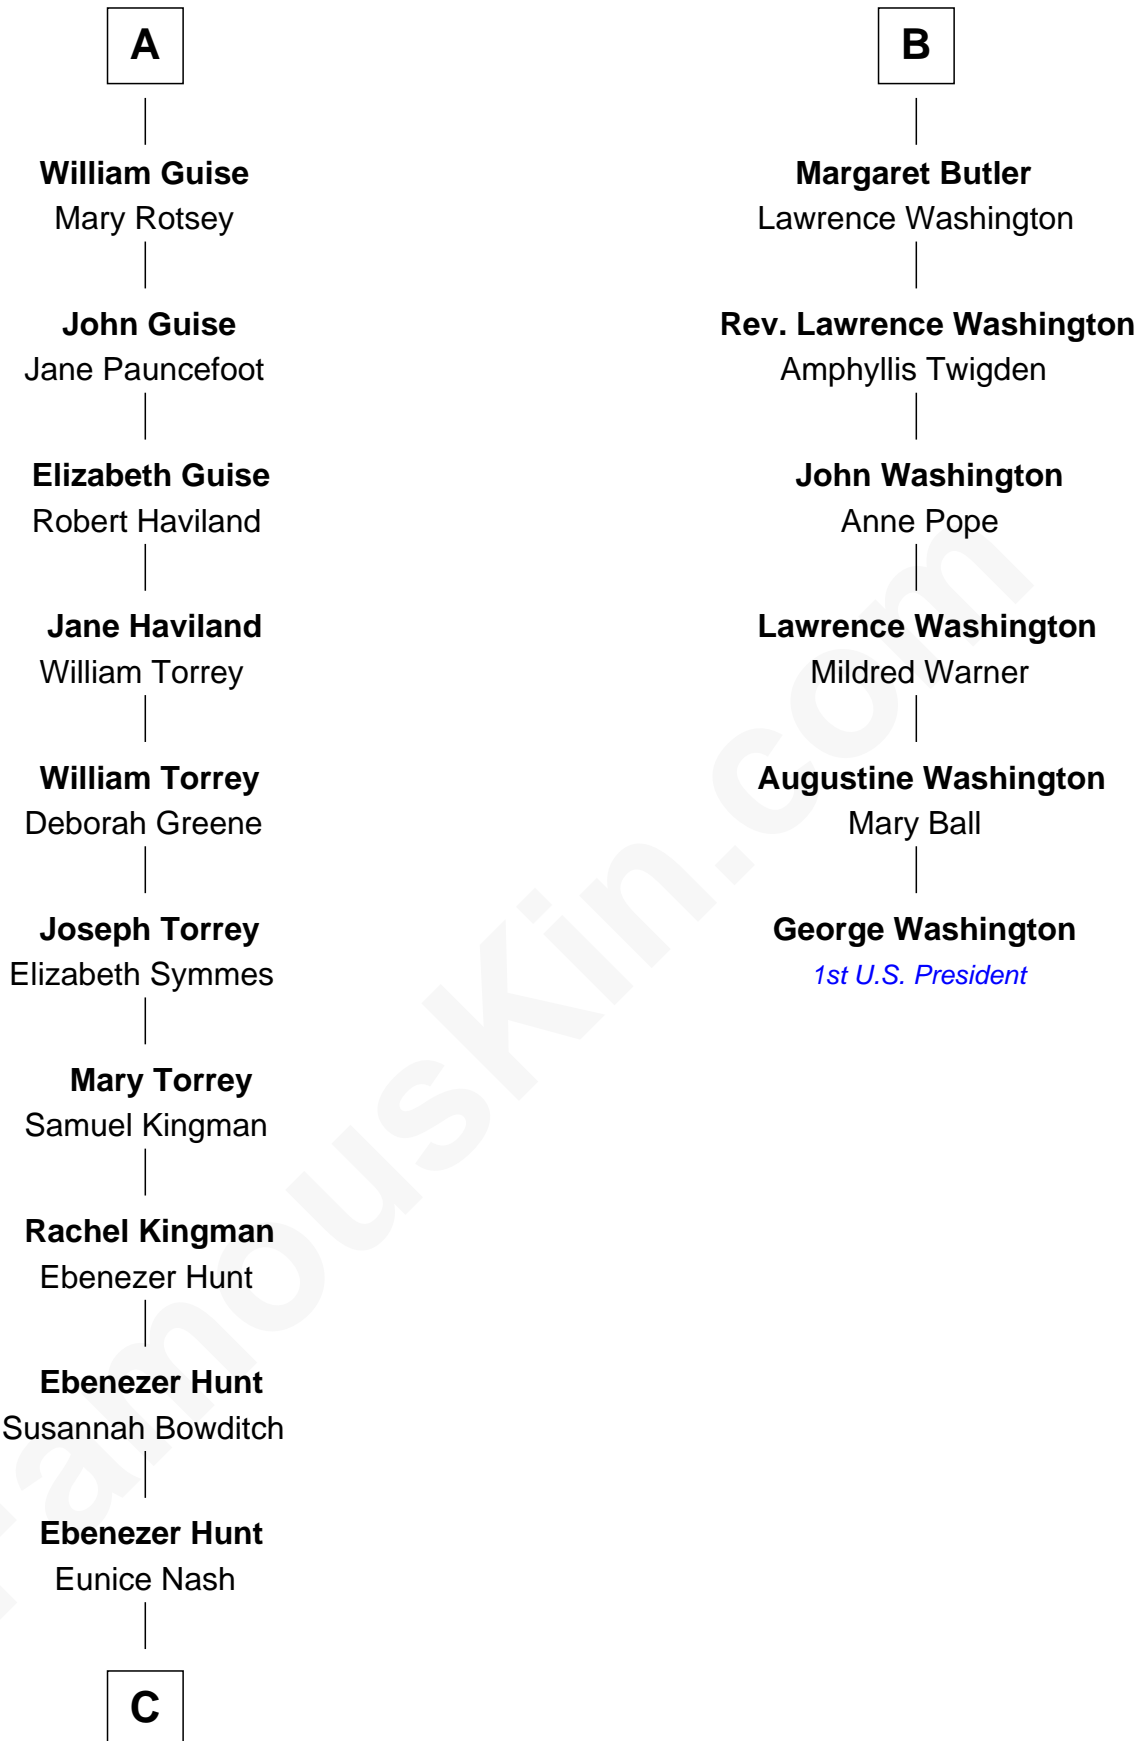

# FamousKin.com Relationship Chart of

**Linda Hunt**

*TV and Movie Actress*

12th cousin 9 times removed of

**George Washington**

*1st U.S. President*

**Sir Maurice de Berkeley**

Eve la Zouche

**Sir William Berkeley**

Anne Stafford

**Anne Berkeley**

Sir John Guise

**John Guise**

Tacy Grey

**A**

**Thomas de Berkeley**

Katherine de Clyvedon

**Sir John Berkeley**

Elizabeth Betteshorne

**Elizabeth Berkeley**

Sir John Sutton

**Sir Edmund Sutton**

Joyce Tiptoft

**Sir John Sutton**

Anne Clarell

**Margaret Sutton**

John Butler

**William Butler**

Margaret Greeke

**B**

**C**

—  
**Charles Edwin Hunt**