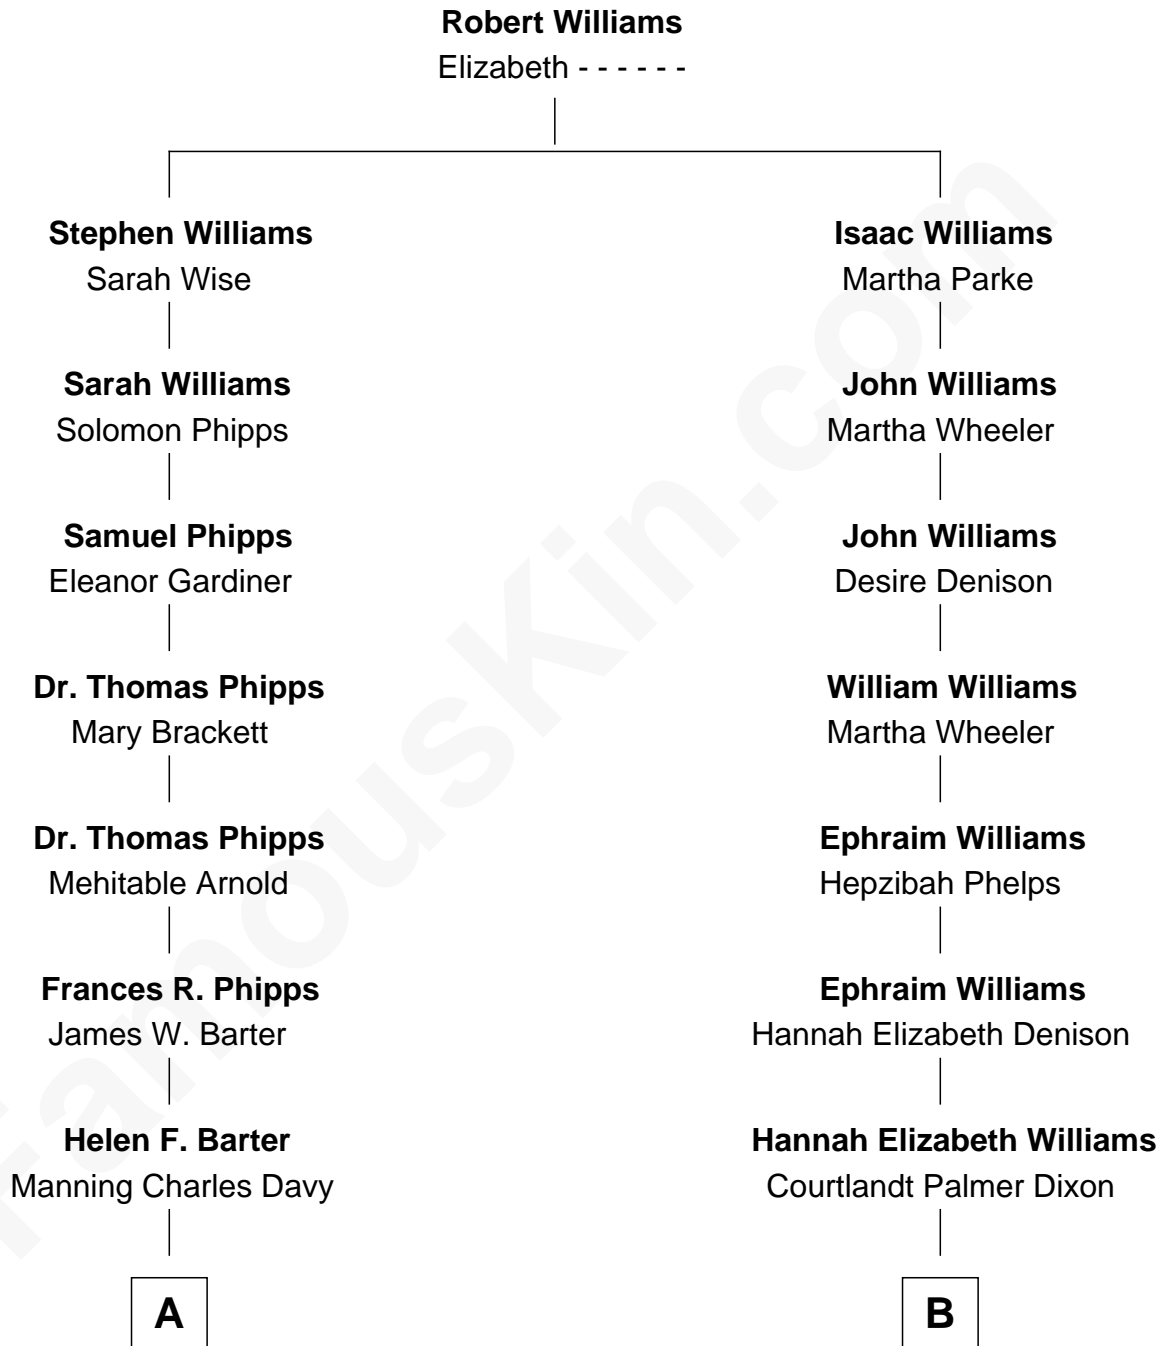

FamousKin.com Relationship Chart of

Linda Hunt

TV and Movie Actress

9th cousin of

Louis Auchincloss

Author

A

Louise Phipps Davy
Charles Edwin Hunt

Raymond Davy Hunt
Elsie R. Doying

Linda Hunt
TV and Movie Actress

B

Pauline Williams Dixon
Louis Lee Stanton

Priscilla Dixon Stanton
Joseph Howland Auchincloss

Louis Auchincloss
Author

FamousKin.com