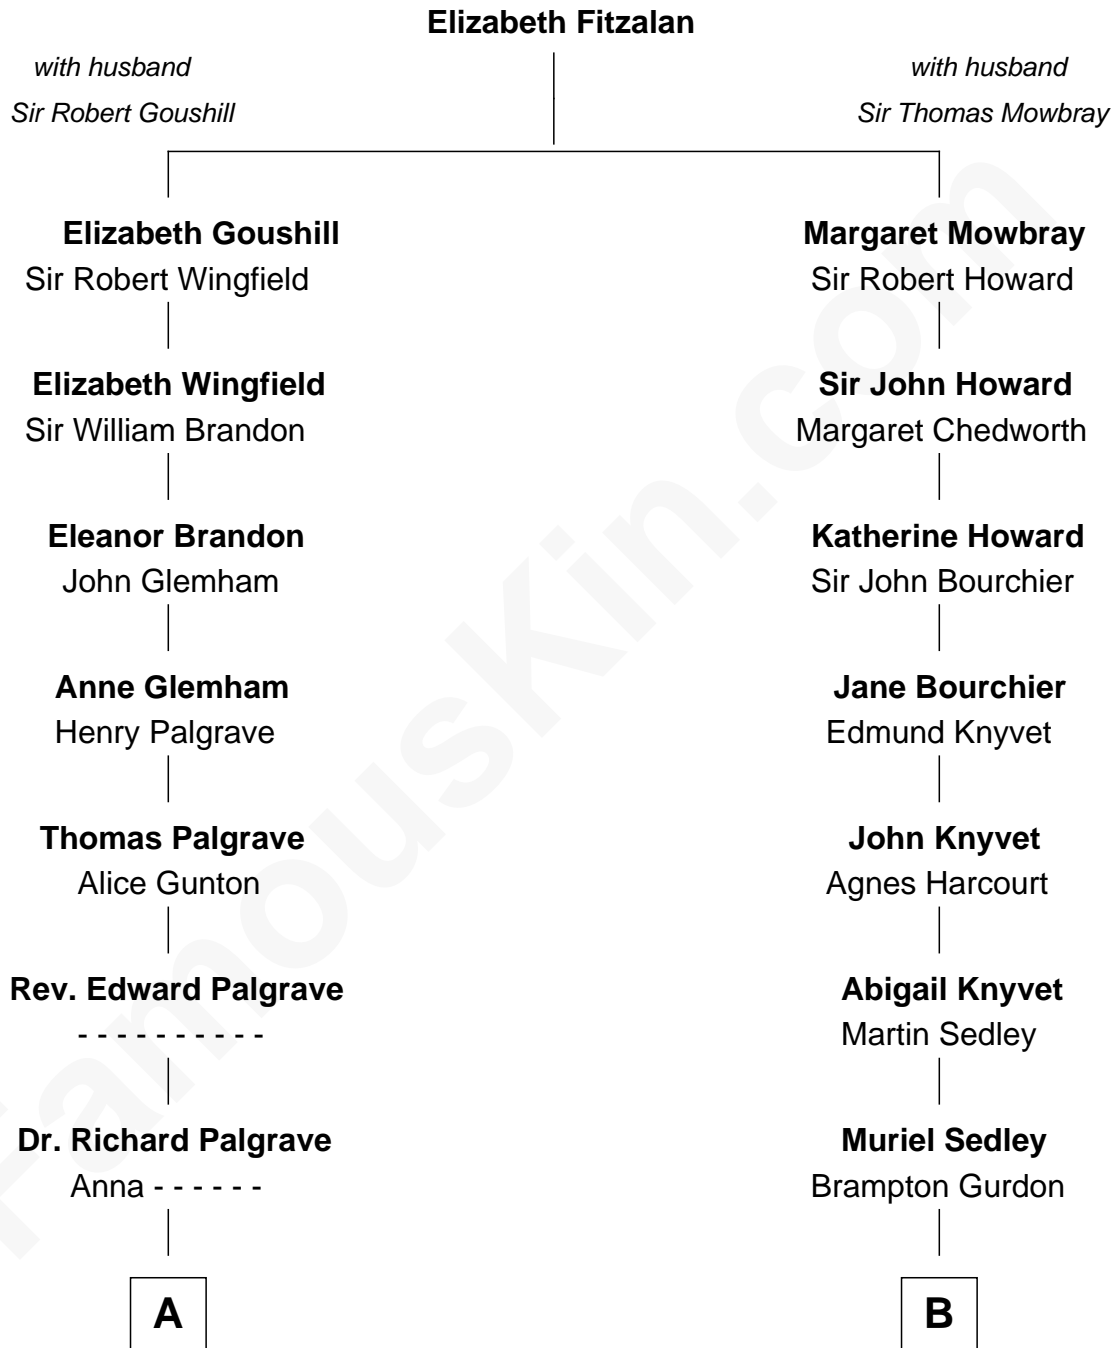

FamousKin.com Relationship Chart of

Linda Hunt

TV and Movie Actress

16th cousin 1 time removed of

Louis Auchincloss

Author

Linda Hunt photo by [RedCarpetReport](#) (CC BY-SA 2.0)