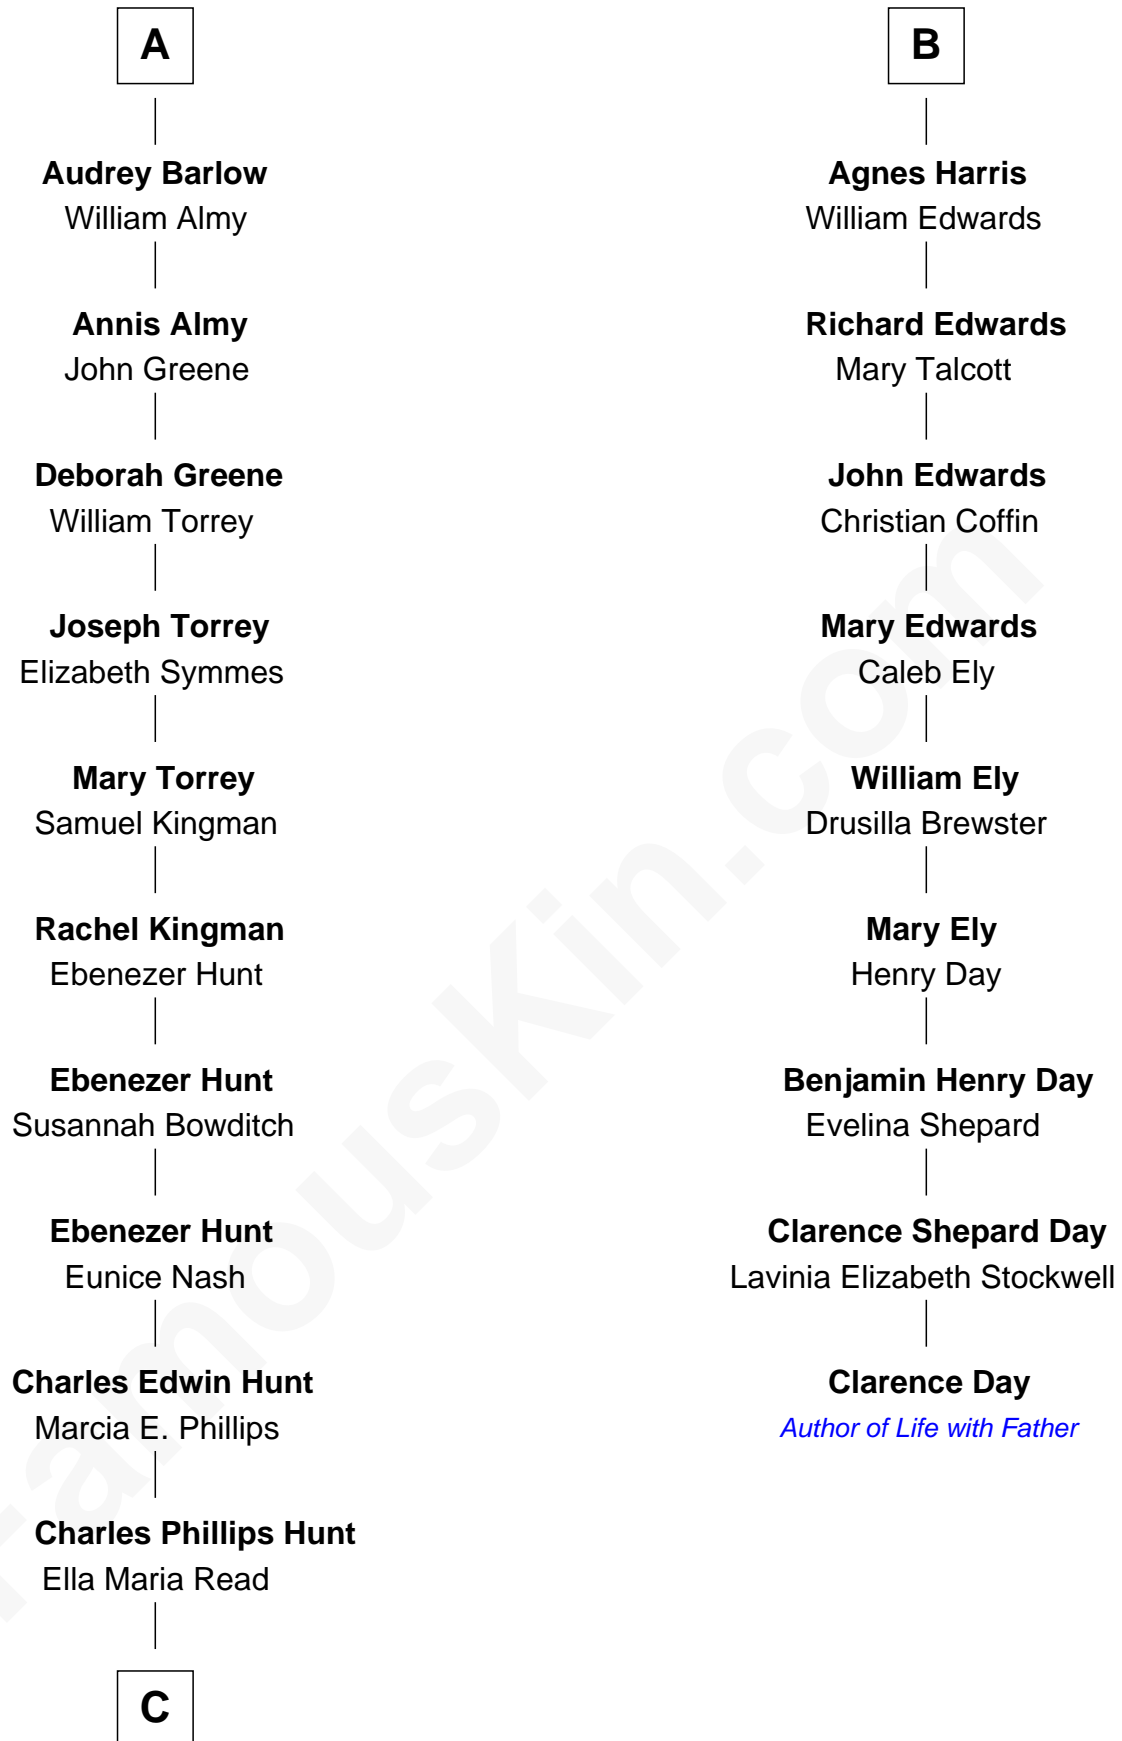

FamousKin.com Relationship Chart of

Linda Hunt

TV and Movie Actress

15th cousin 4 times removed of

Clarence Day

Author of Life with Father

C

Charles Edwin Hunt