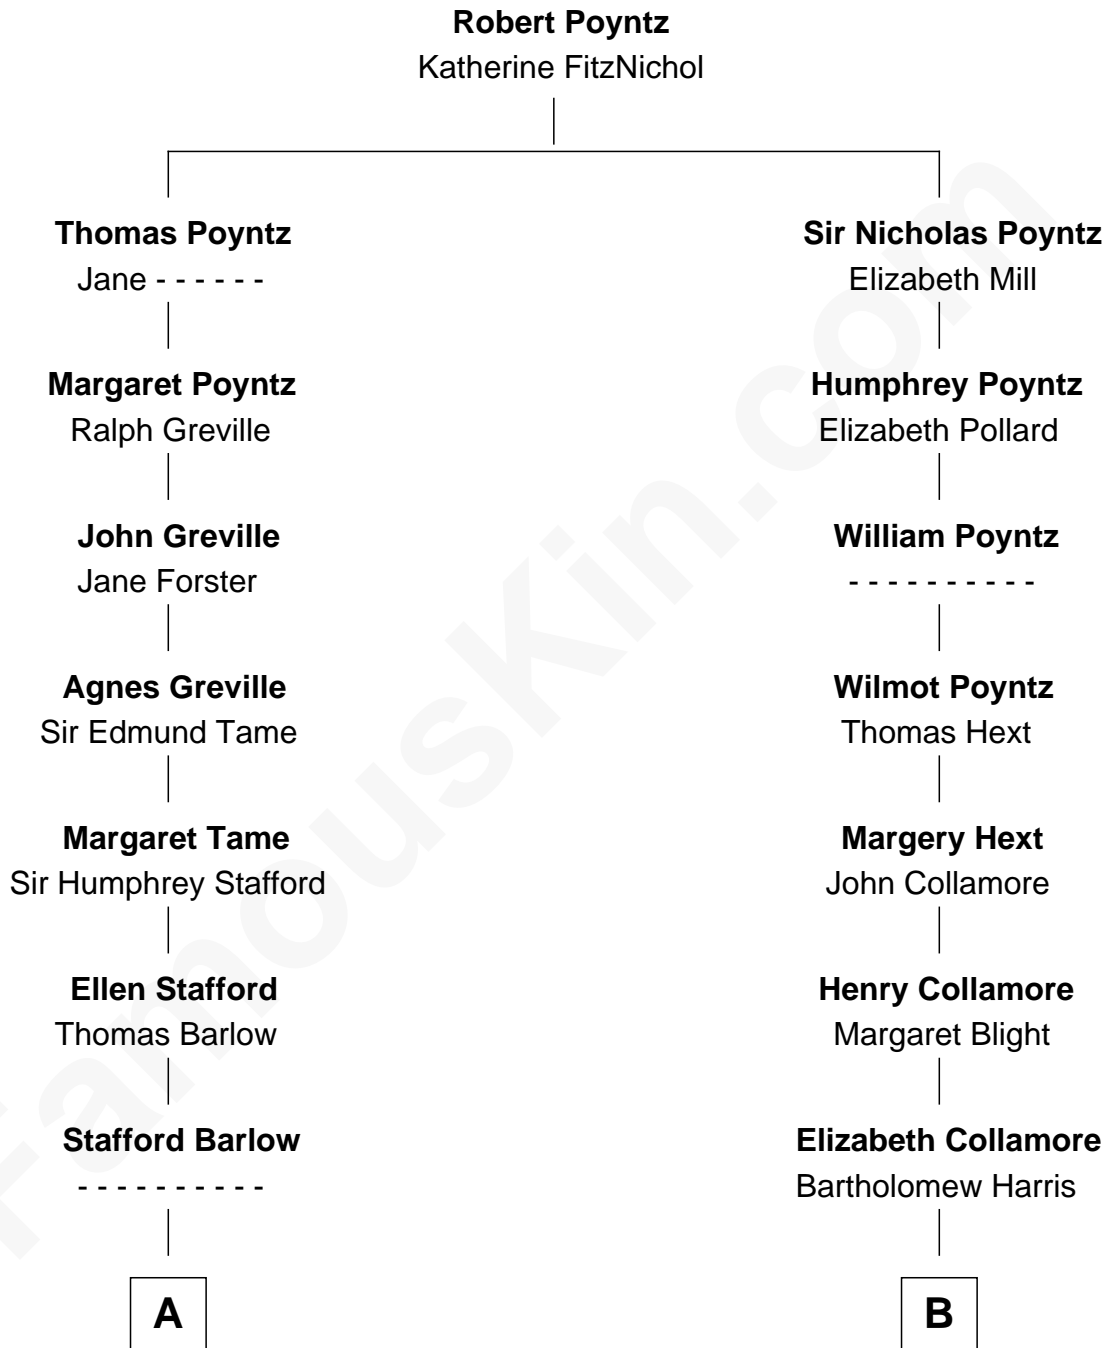

FamousKin.com Relationship Chart of

Linda Hunt

TV and Movie Actress

15th cousin 4 times removed of

Clarence Day

Author of Life with Father

C

Charles Edwin Hunt