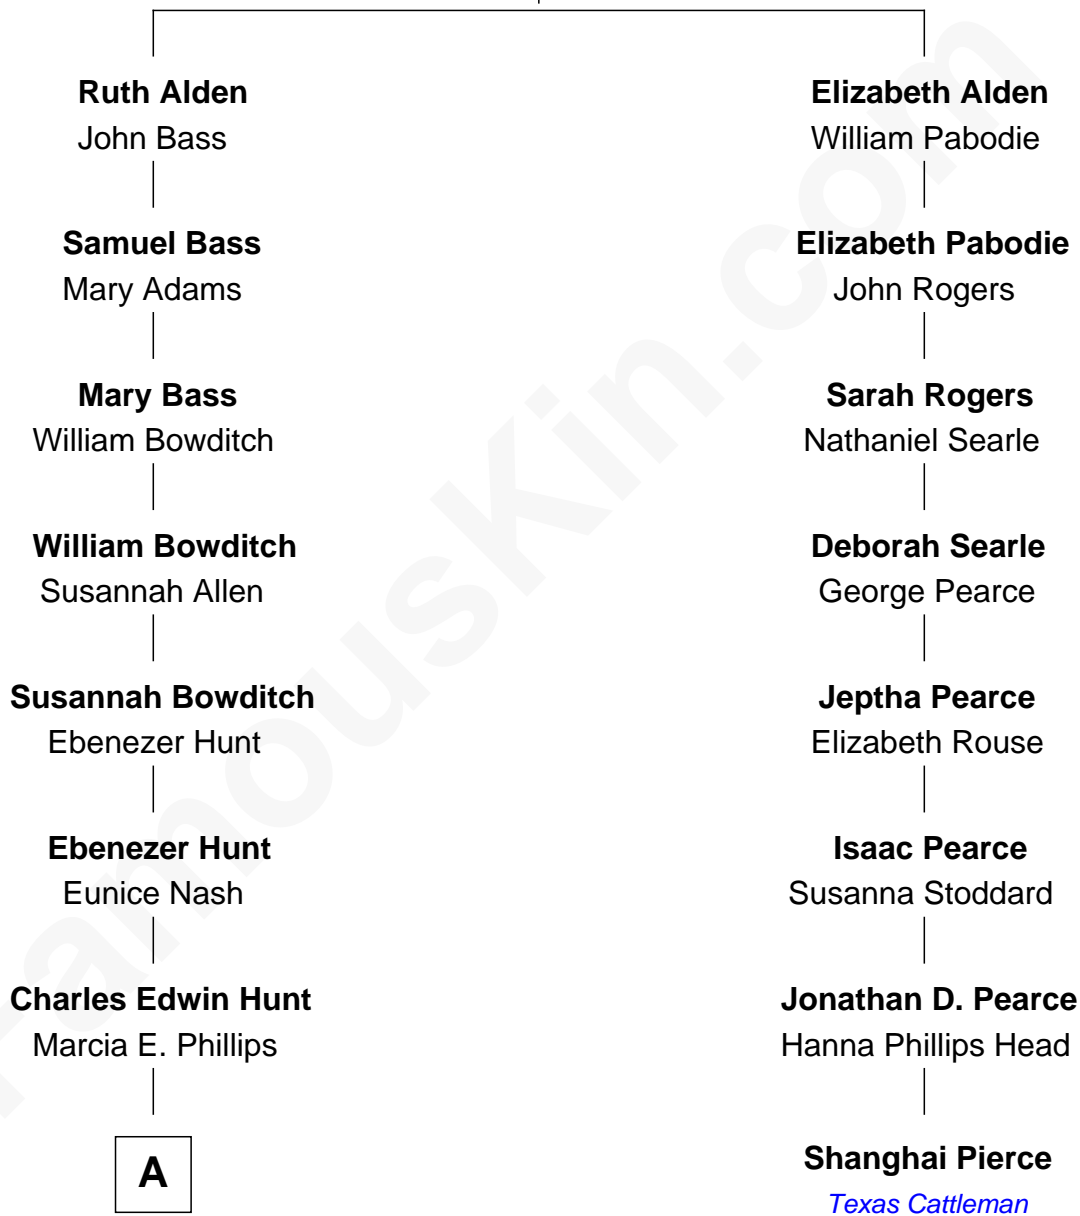

FamousKin.com Relationship Chart of

Linda Hunt

TV and Movie Actress

7th cousin 3 times removed of

Shanghai Pierce

Texas Cattleman

John Alden
Priscilla Mullins

A

—
Charles Phillips Hunt

Ella Maria Read

—
Charles Edwin Hunt

Louise Phipps Davy

—
Raymond Davy Hunt

Elsie R. Doying

—
Linda Hunt

TV and Movie Actress