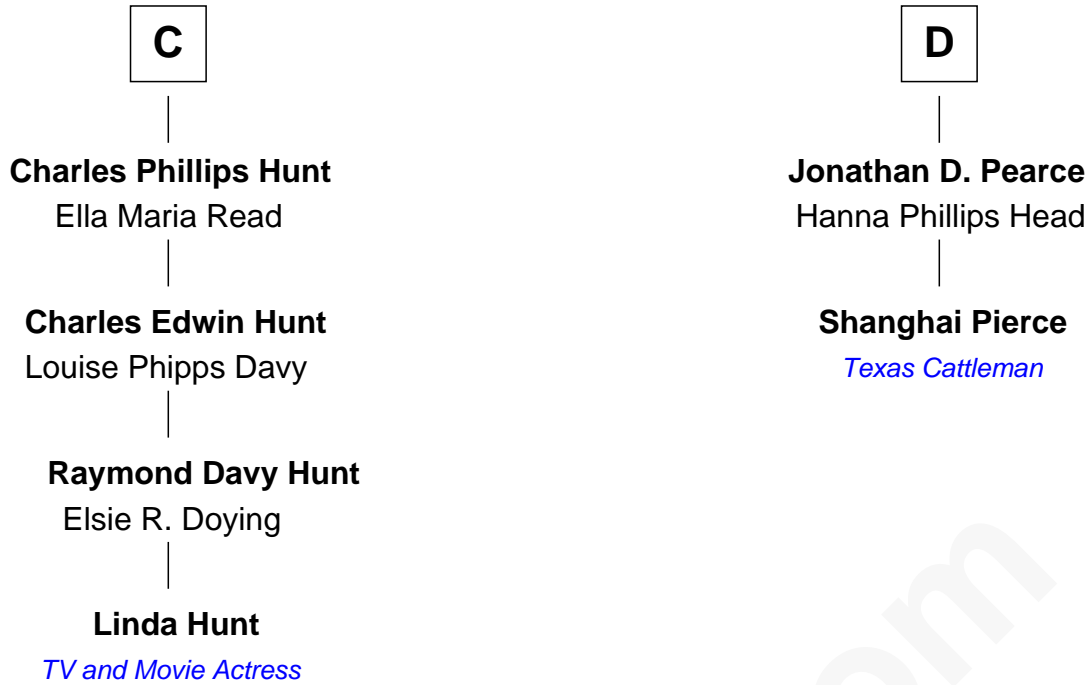

FamousKin.com