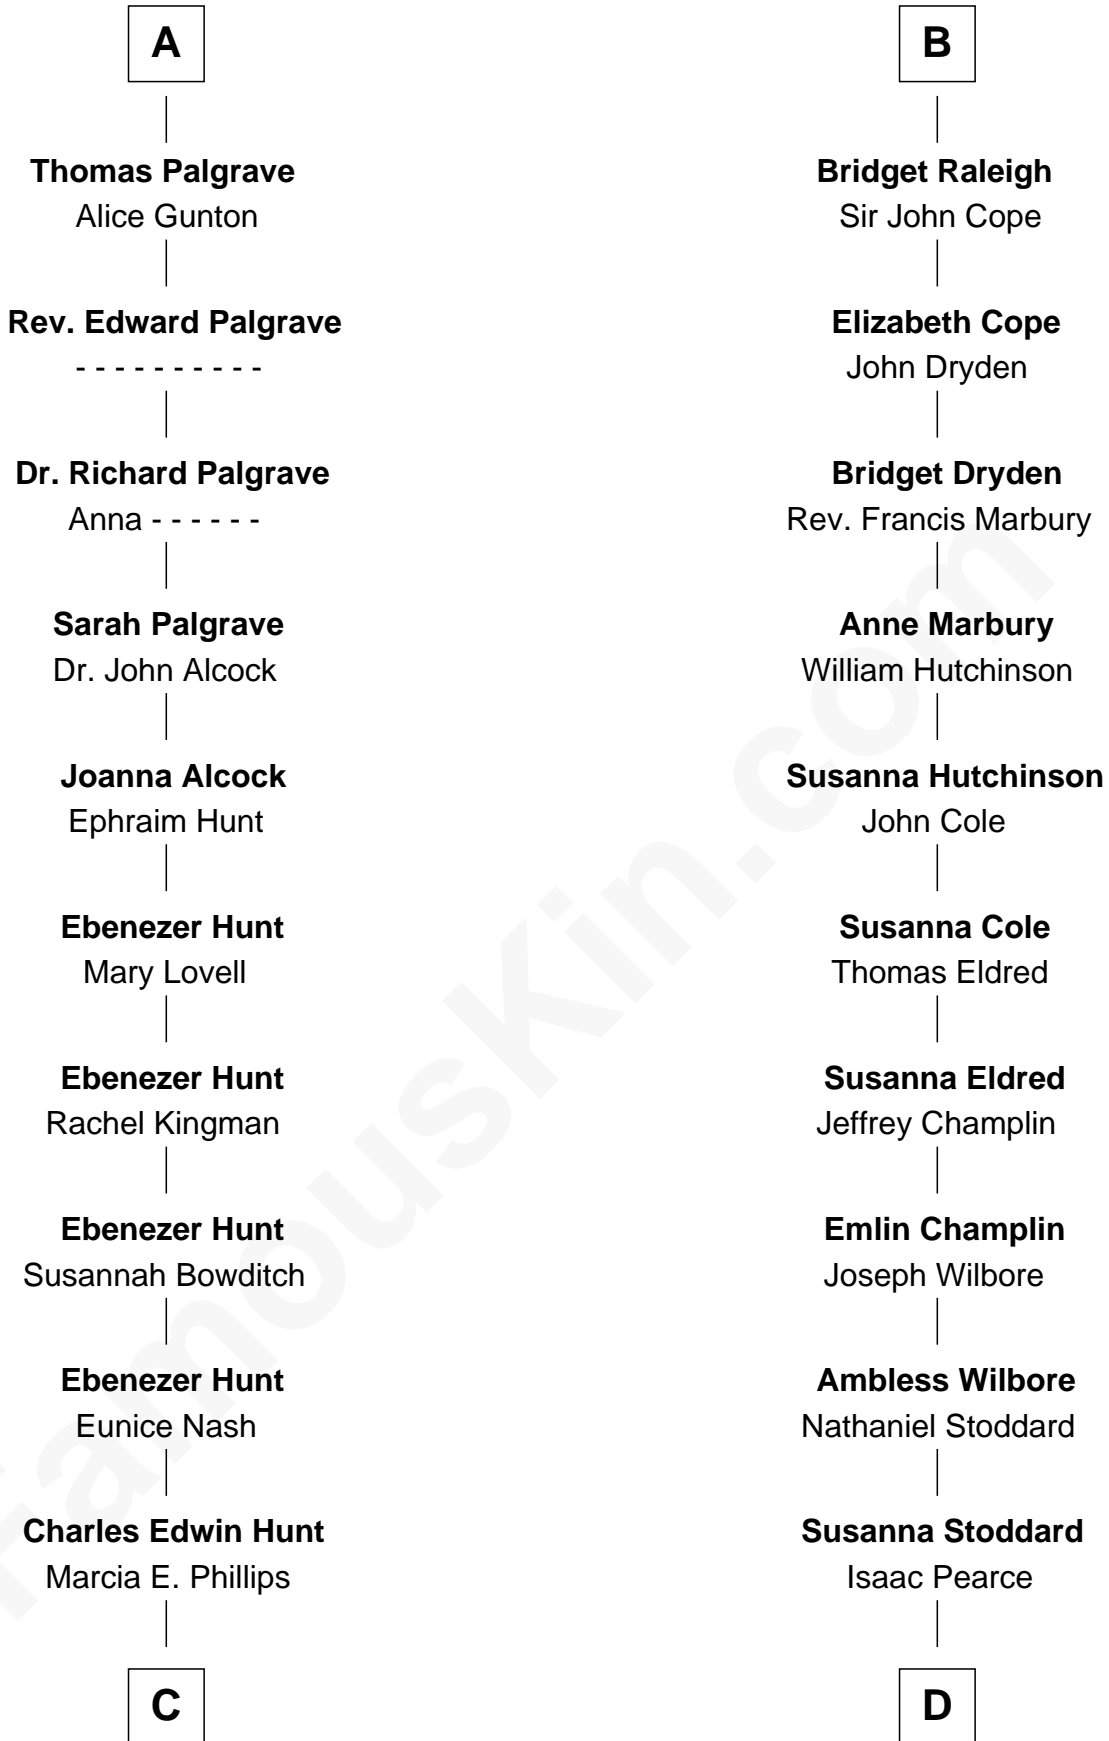

# FamousKin.com Relationship Chart of

**Linda Hunt**

*TV and Movie Actress*

18th cousin 2 times removed of

**Shanghai Pierce**

*Texas Cattleman*

**Edmund Fitzalan**

Alice de Warenne

**Richard Fitzalan**  
Eleanor Plantagenet

**Sir Richard Fitzalan**  
Elizabeth de Bohun

**Elizabeth Fitzalan**  
Sir Robert Goushill

**Elizabeth Goushill**  
Sir Robert Wingfield

**Elizabeth Wingfield**  
Sir William Brandon

**Eleanor Brandon**  
John Glemham

**Anne Glemham**  
Henry Palgrave

**A**

**Mary Fitzalan**  
John le Strange

**Ankaret le Strange**  
Sir Richard Talbot

**Mary Talbot**  
Sir Thomas Greene

**Sir Thomas Greene**  
Phillippa Ferrers

**Elizabeth Greene**  
William Raleigh

**Sir Edward Raleigh**  
Margaret Verney

**Sir Edward Raleigh**  
Anne Chamberlayne

**B**

FamousKin.com