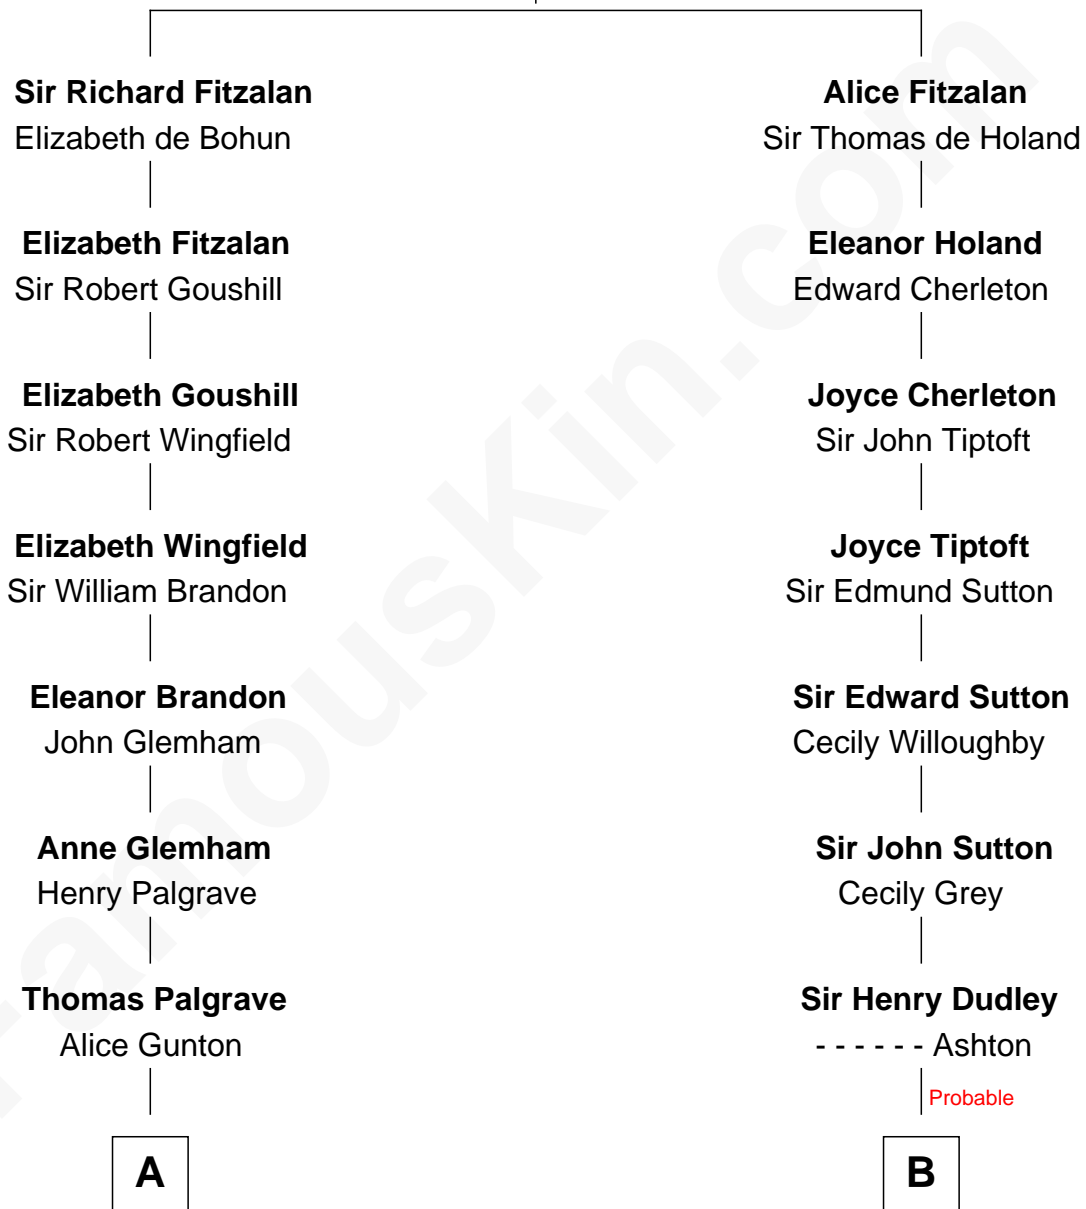

FamousKin.com Relationship Chart of

Linda Hunt

TV and Movie Actress

18th cousin 1 time removed of

Alan Shepard

Mercury and Apollo Astronaut

Richard Fitzalan
Eleanor Plantagenet

FamousKin.com