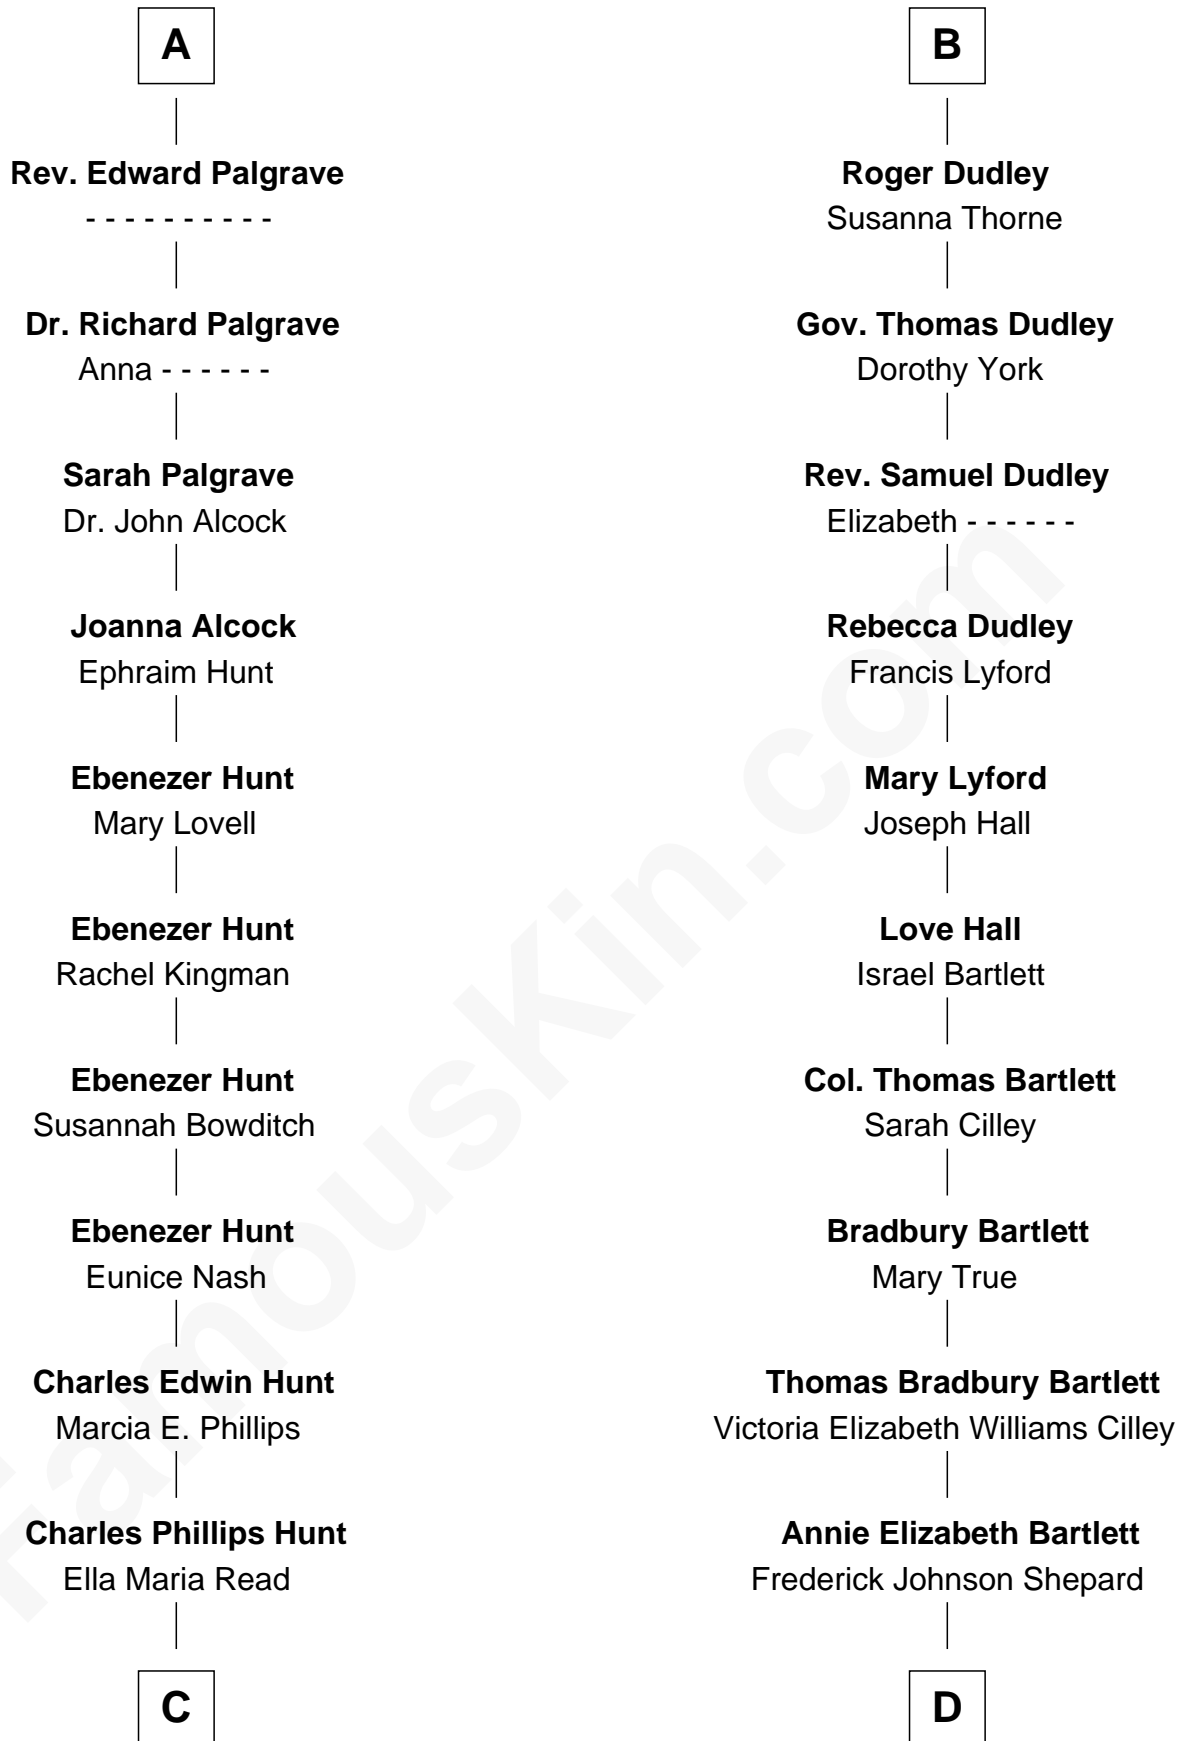

FamousKin.com Relationship Chart of

Linda Hunt

TV and Movie Actress

18th cousin 1 time removed of

Alan Shepard

Mercury and Apollo Astronaut

Richard Fitzalan
Eleanor Plantagenet

FamousKin.com