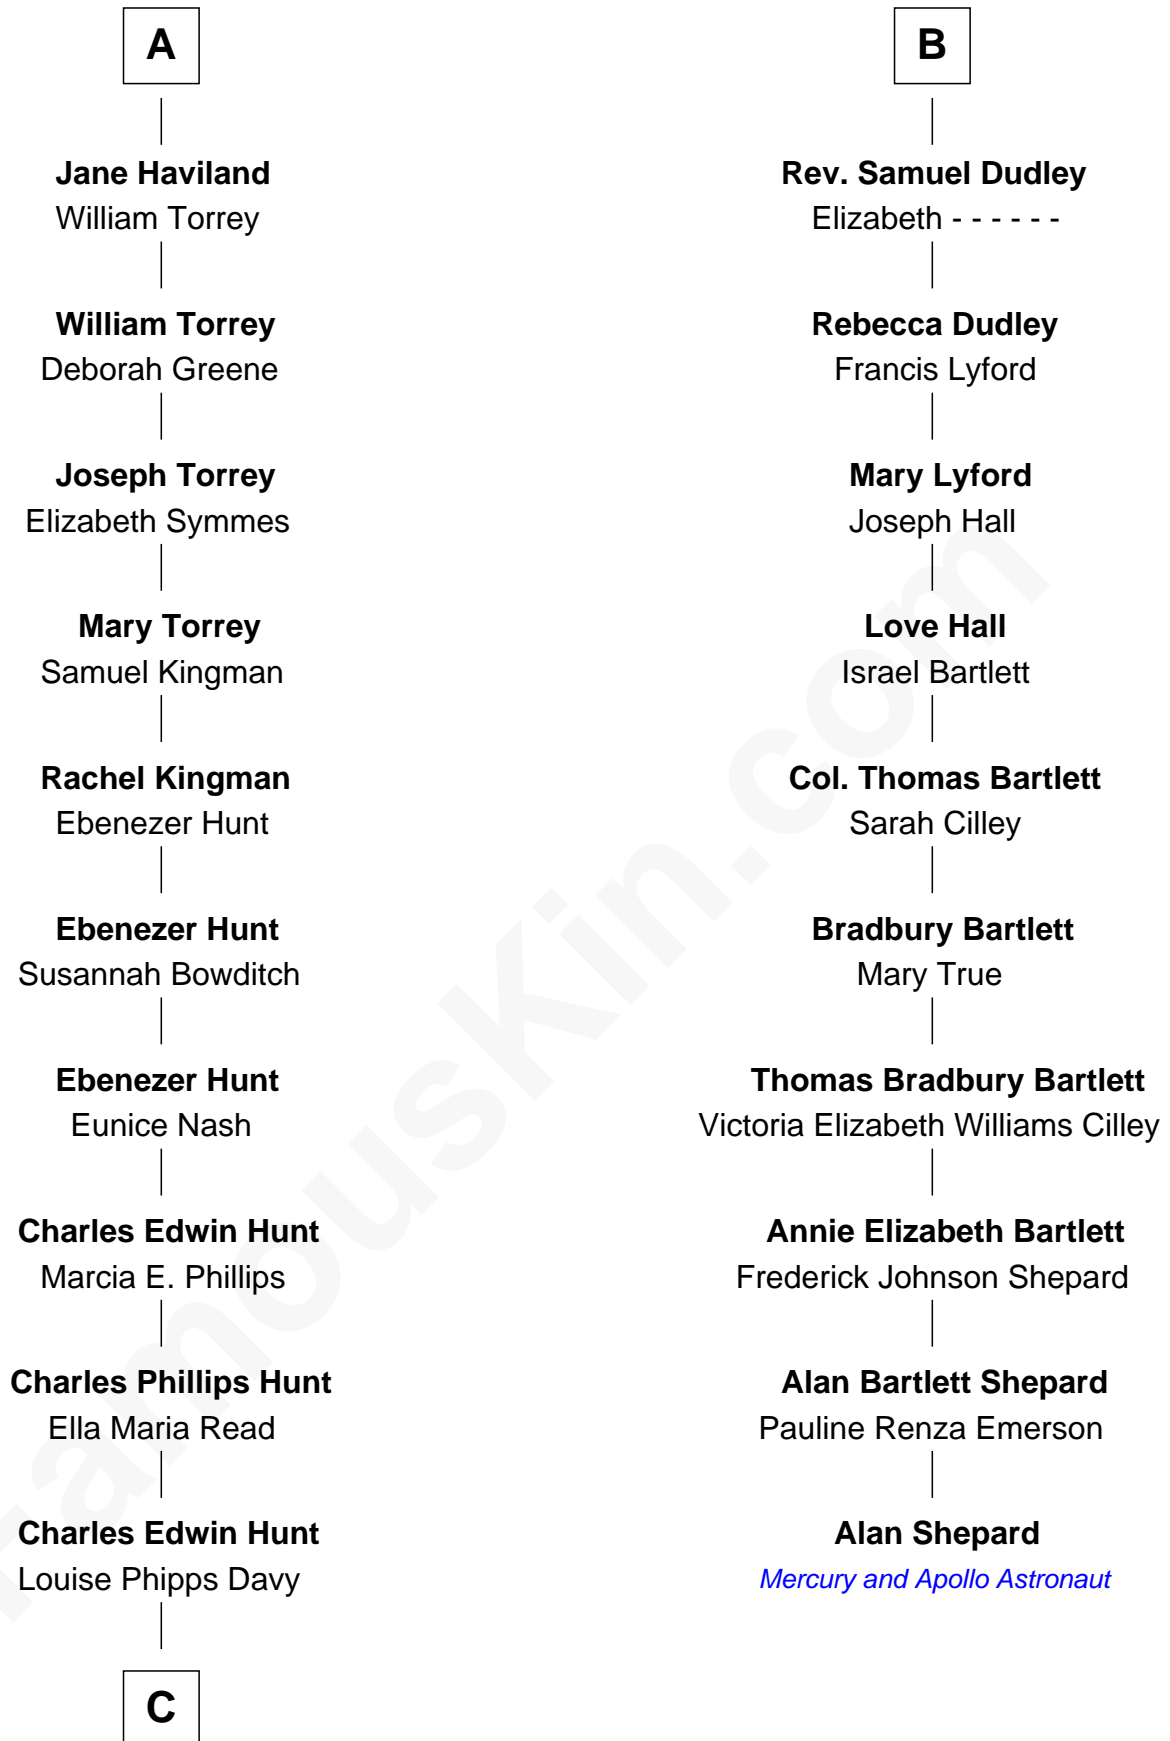

FamousKin.com Relationship Chart of

Linda Hunt

TV and Movie Actress

16th cousin 2 times removed of

Alan Shepard

Mercury and Apollo Astronaut

Sir Ralph Neville

Joan Beaufort

Eleanor Neville

Sir Henry Percy

Katherine Percy

Sir Edmund Grey

Anne Grey

Sir John Grey

Probable

Tacy Grey

Katherine Neville

Sir Thomas Strangeways

Joan Strangeways

Sir William Willoughby

Cecily Willoughby

Sir Edward Sutton

Sir John Sutton

Cecily Grey

Sir Henry Dudley

----- Ashton

Probable

Roger Dudley

Susanna Thorne

Gov. Thomas Dudley

Dorothy York

B