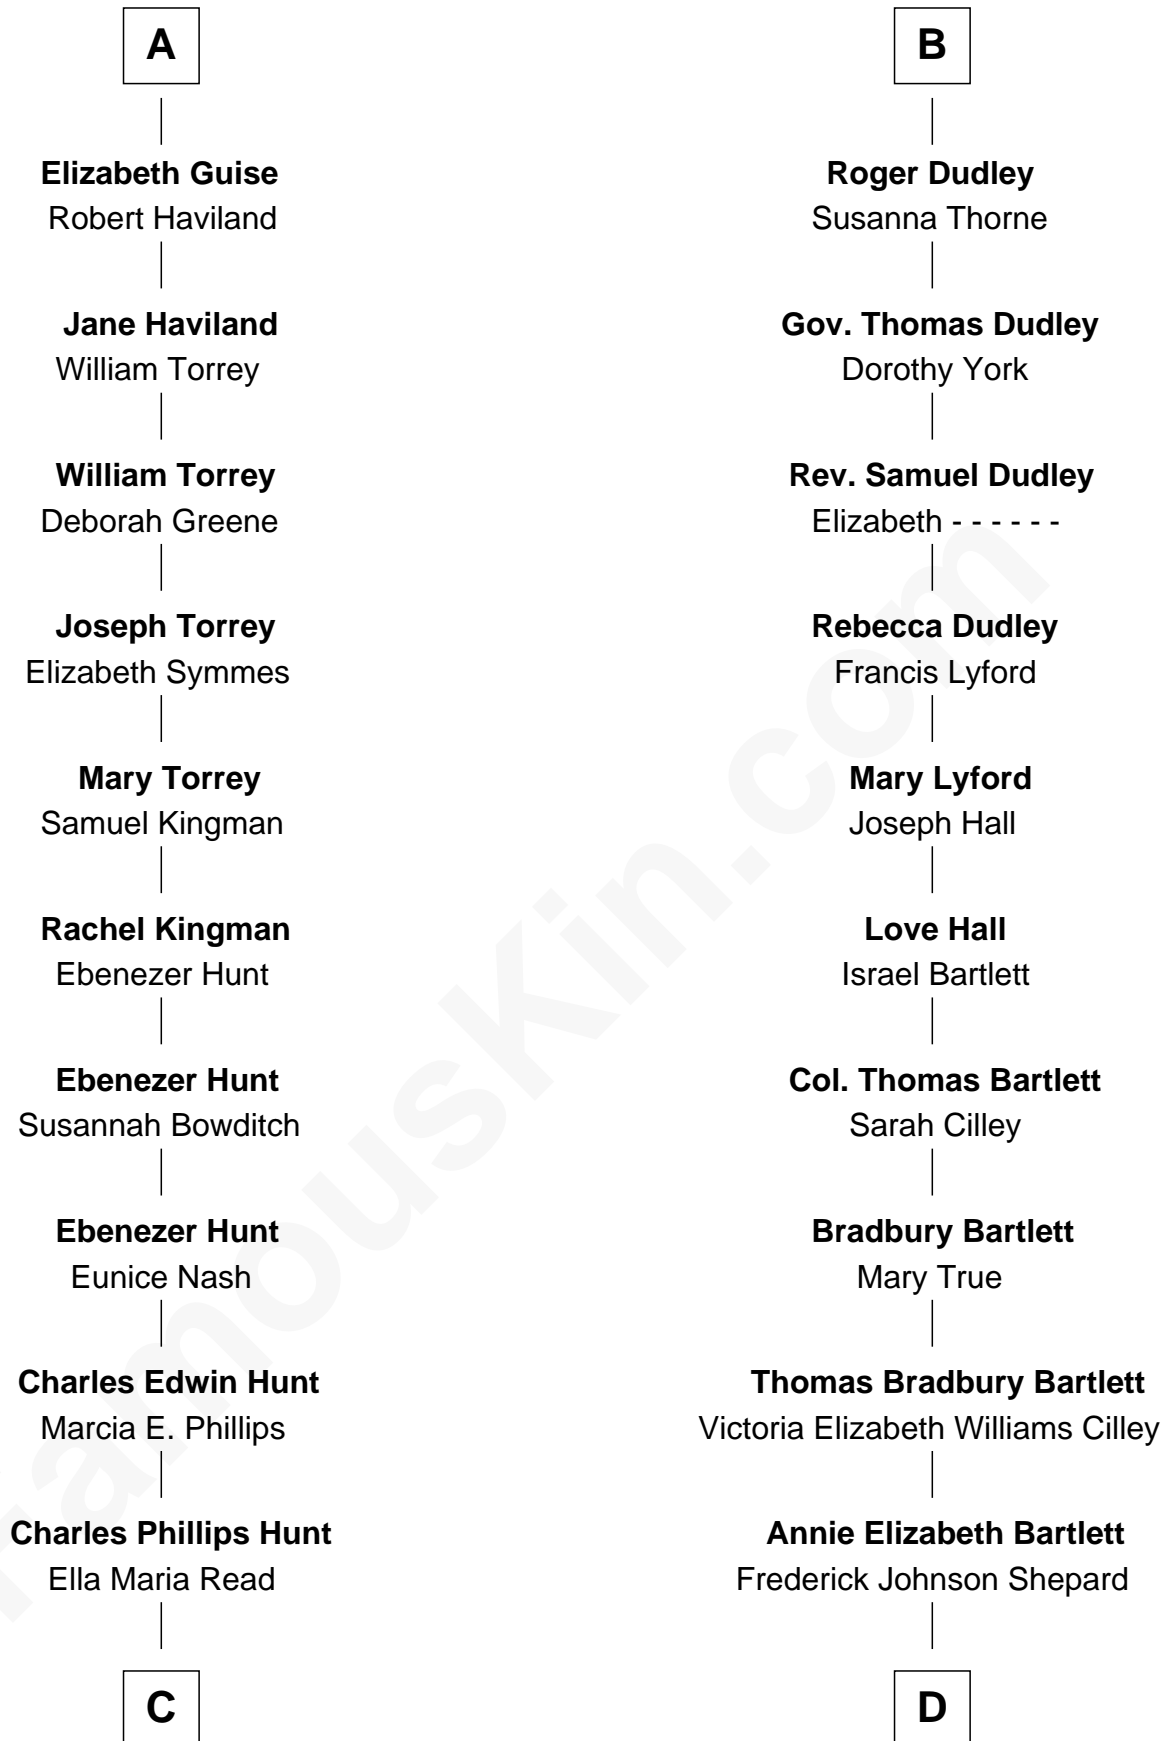

# FamousKin.com Relationship Chart of

**Linda Hunt**

*TV and Movie Actress*

18th cousin 1 time removed of

**Alan Shepard**

*Mercury and Apollo Astronaut*

**Thomas Holand**  
Joan Plantagenet

**John de Holand**  
Elizabeth of Lancaster

**Constance de Holand**

Sir John Grey

**Sir Edmund Grey**

Katherine Percy

**Anne Grey**

Sir John Grey

Probable

**Tacy Grey**

**Eleanor Holand**

Edward Cherleton

**Joyce Cherleton**

Sir John Tiptoft

**Joyce Tiptoft**

Sir Edmund Sutton

**Sir Edward Sutton**

Cecily Willoughby

**Sir John Sutton**

Cecily Grey

**Sir Henry Dudley**

----- Ashton

Probable

**B**

FamousKin.com