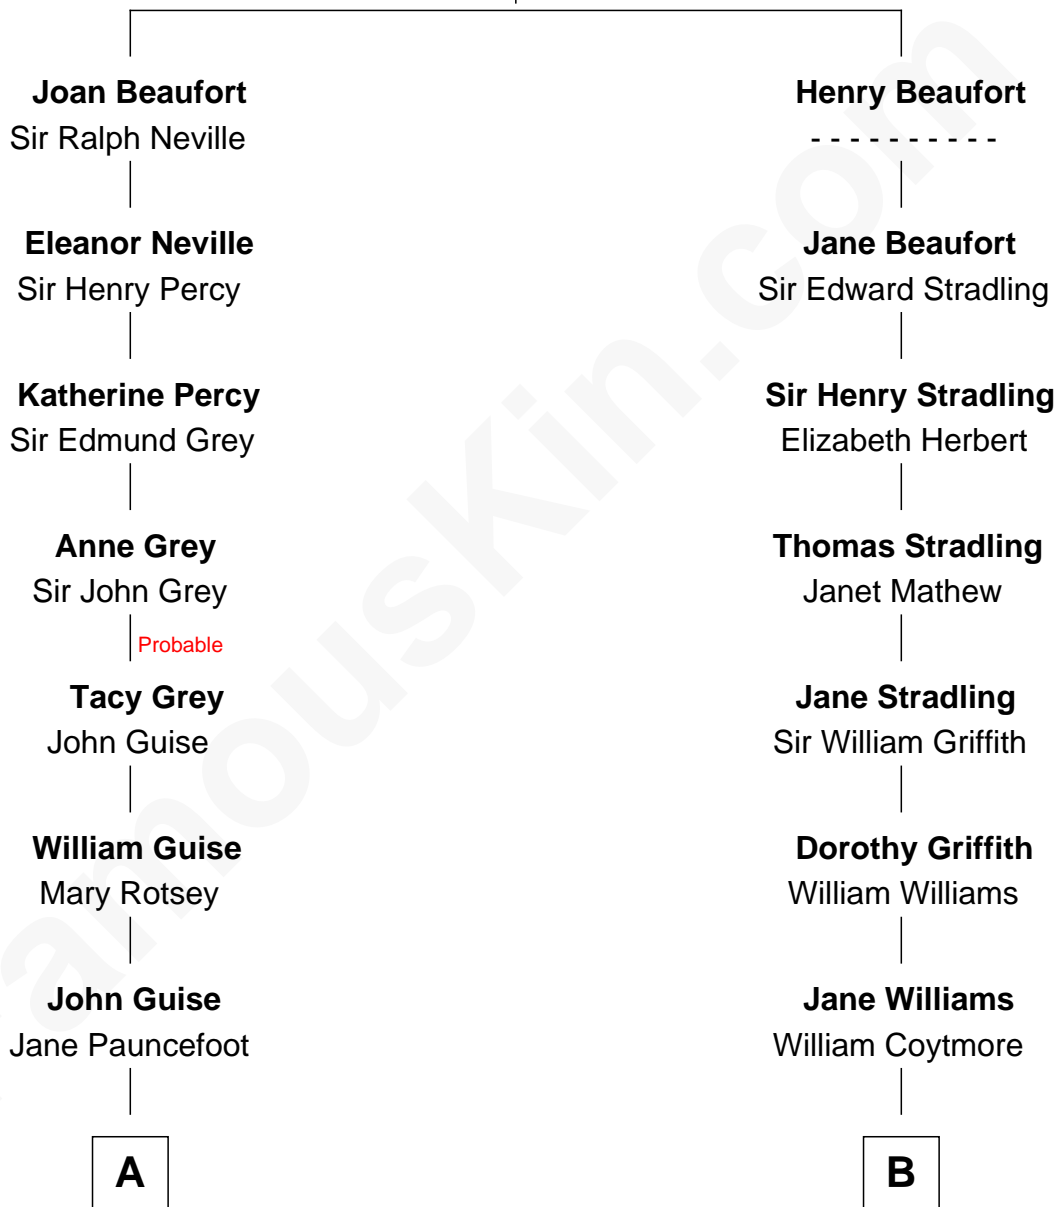

# FamousKin.com Relationship Chart of

**Linda Hunt**

*TV and Movie Actress*

14th cousin 5 times removed of

**John Quincy Adams**

*6th U.S. President*

**Katherine Roet**

John of Gaunt

**C**

**Charles Edwin Hunt**

Louise Phipps Davy

**Raymond Davy Hunt**

Elsie R. Doying

**Linda Hunt**

*TV and Movie Actress*

FamousKin.com