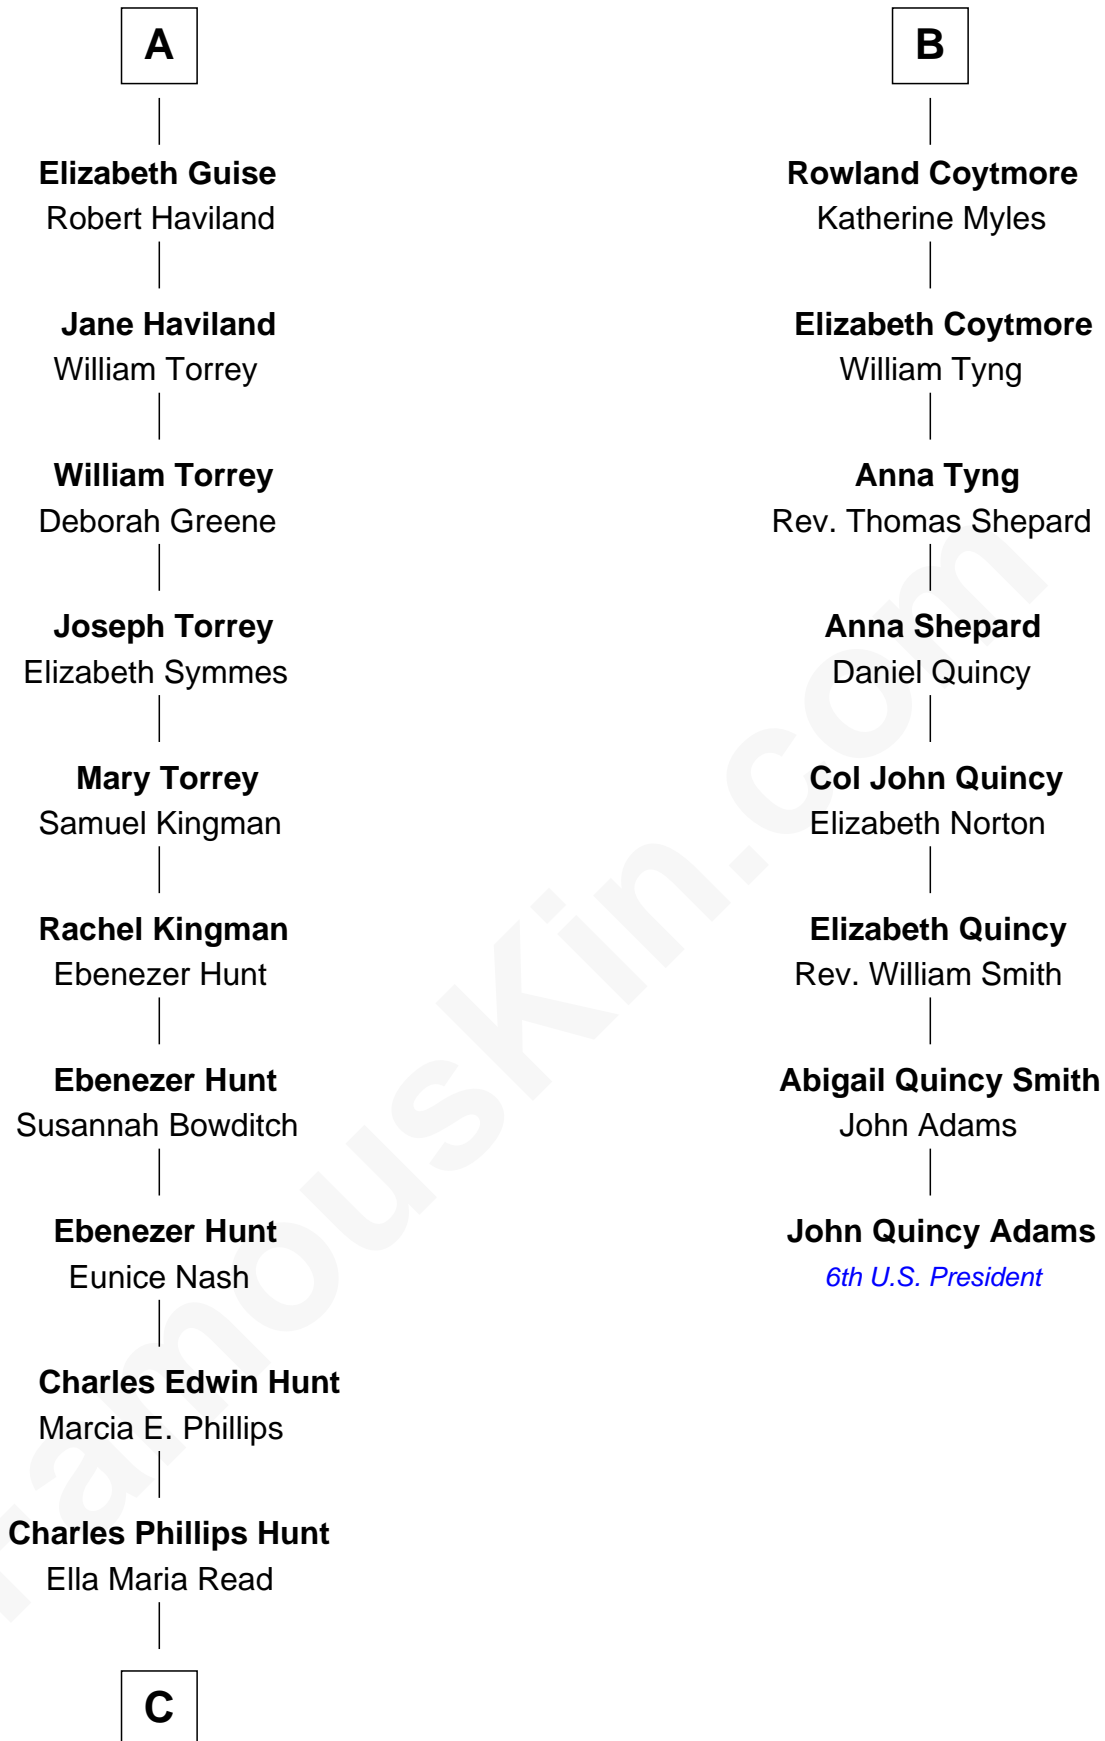

# FamousKin.com Relationship Chart of

**Linda Hunt**

*TV and Movie Actress*

14th cousin 5 times removed of

**John Quincy Adams**

*6th U.S. President*

**Katherine Roet**

John of Gaunt

**C**

**Charles Edwin Hunt**

Louise Phipps Davy

**Raymond Davy Hunt**

Elsie R. Doying

**Linda Hunt**

*TV and Movie Actress*

FamousKin.com