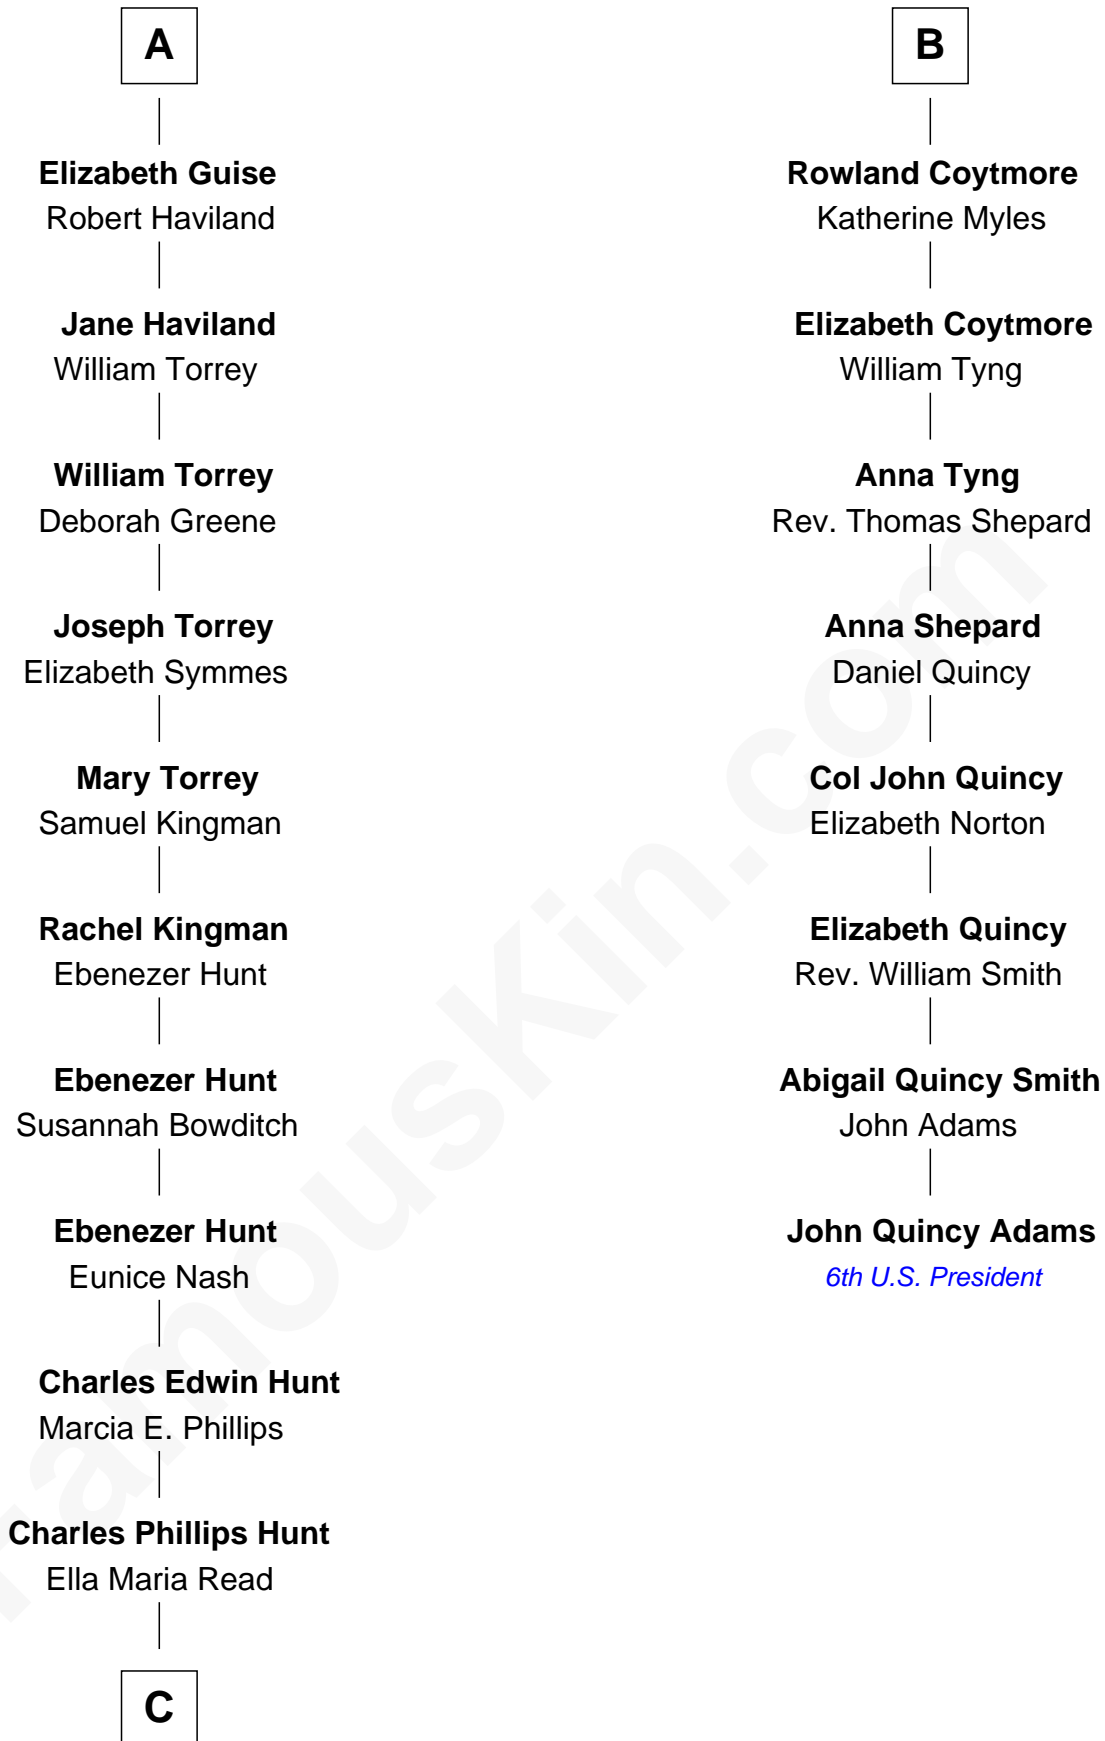

FamousKin.com Relationship Chart of

Linda Hunt

TV and Movie Actress

14th cousin 5 times removed of

John Quincy Adams

6th U.S. President

C

Charles Edwin Hunt