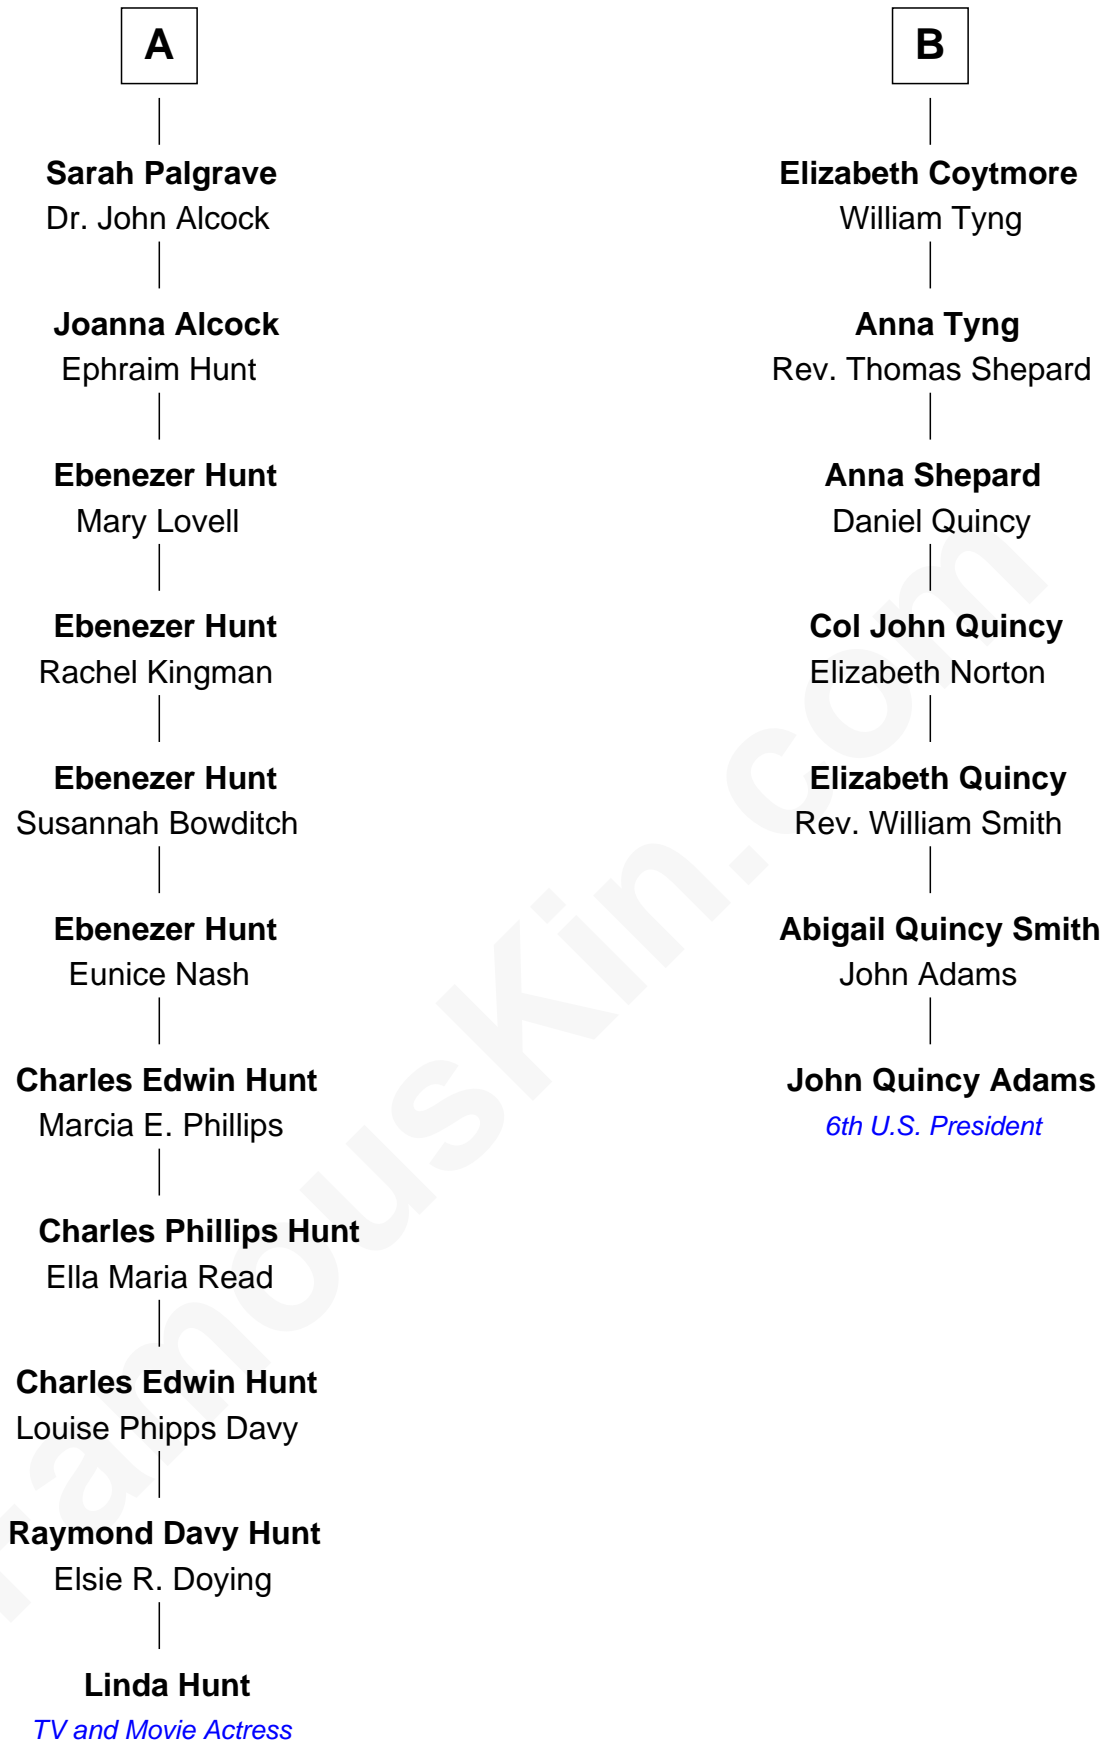

Linda Hunt photo by [RedCarpetReport](#) (CC BY-SA 2.0)