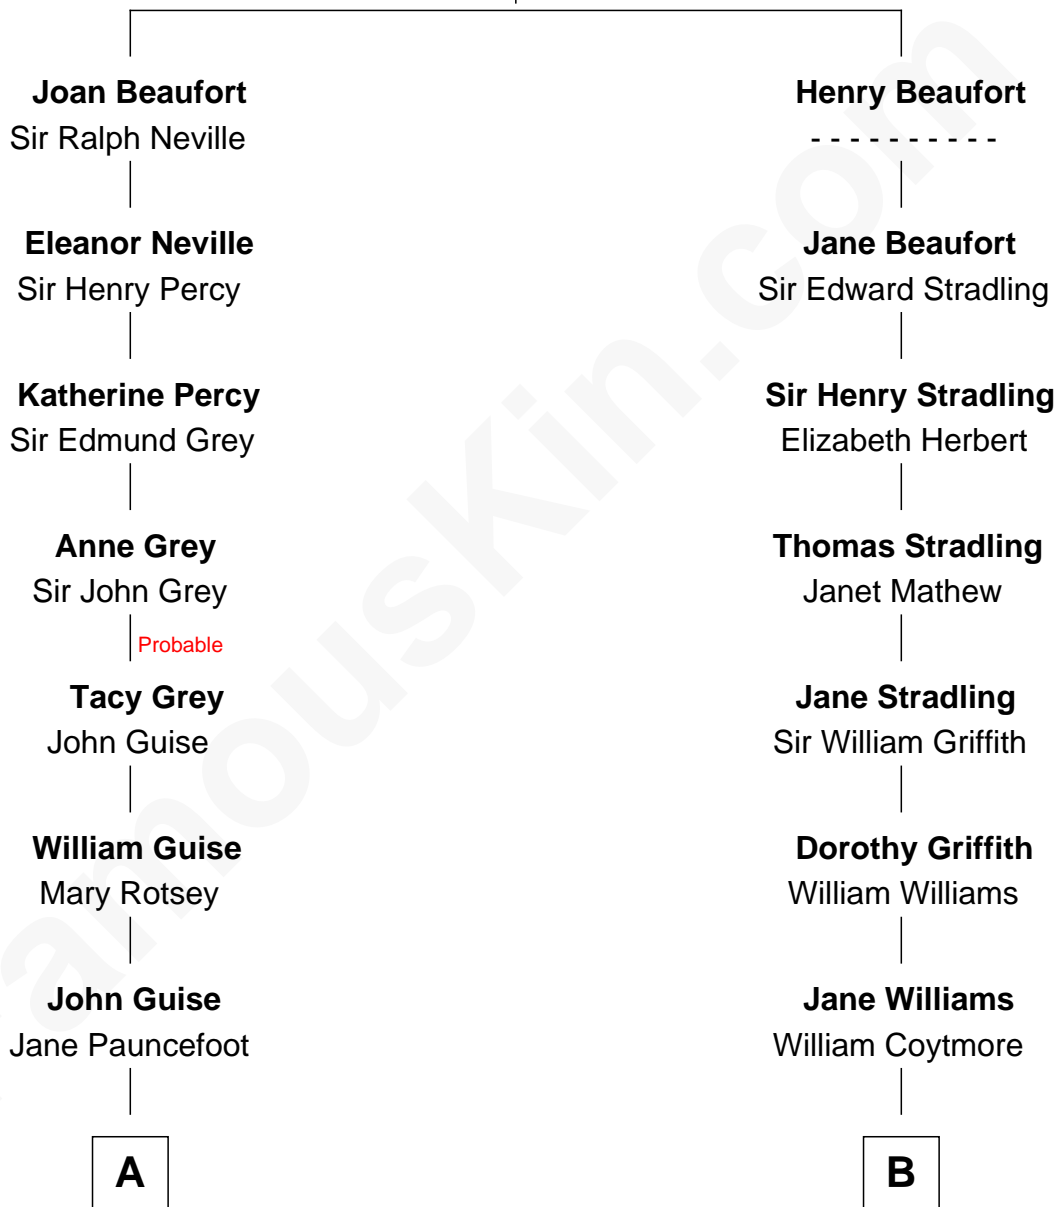

# FamousKin.com Relationship Chart of

**Linda Hunt**

*TV and Movie Actress*

13th cousin 6 times removed of

**Abigail (Smith) Adams**

*First Lady of President John Adams*

**Katherine Roet**

John of Gaunt

**C**

—  
**Charles Edwin Hunt**

Louise Phipps Davy

—  
**Raymond Davy Hunt**

Elsie R. Doying

—  
**Linda Hunt**

*TV and Movie Actress*

FamousKin.com