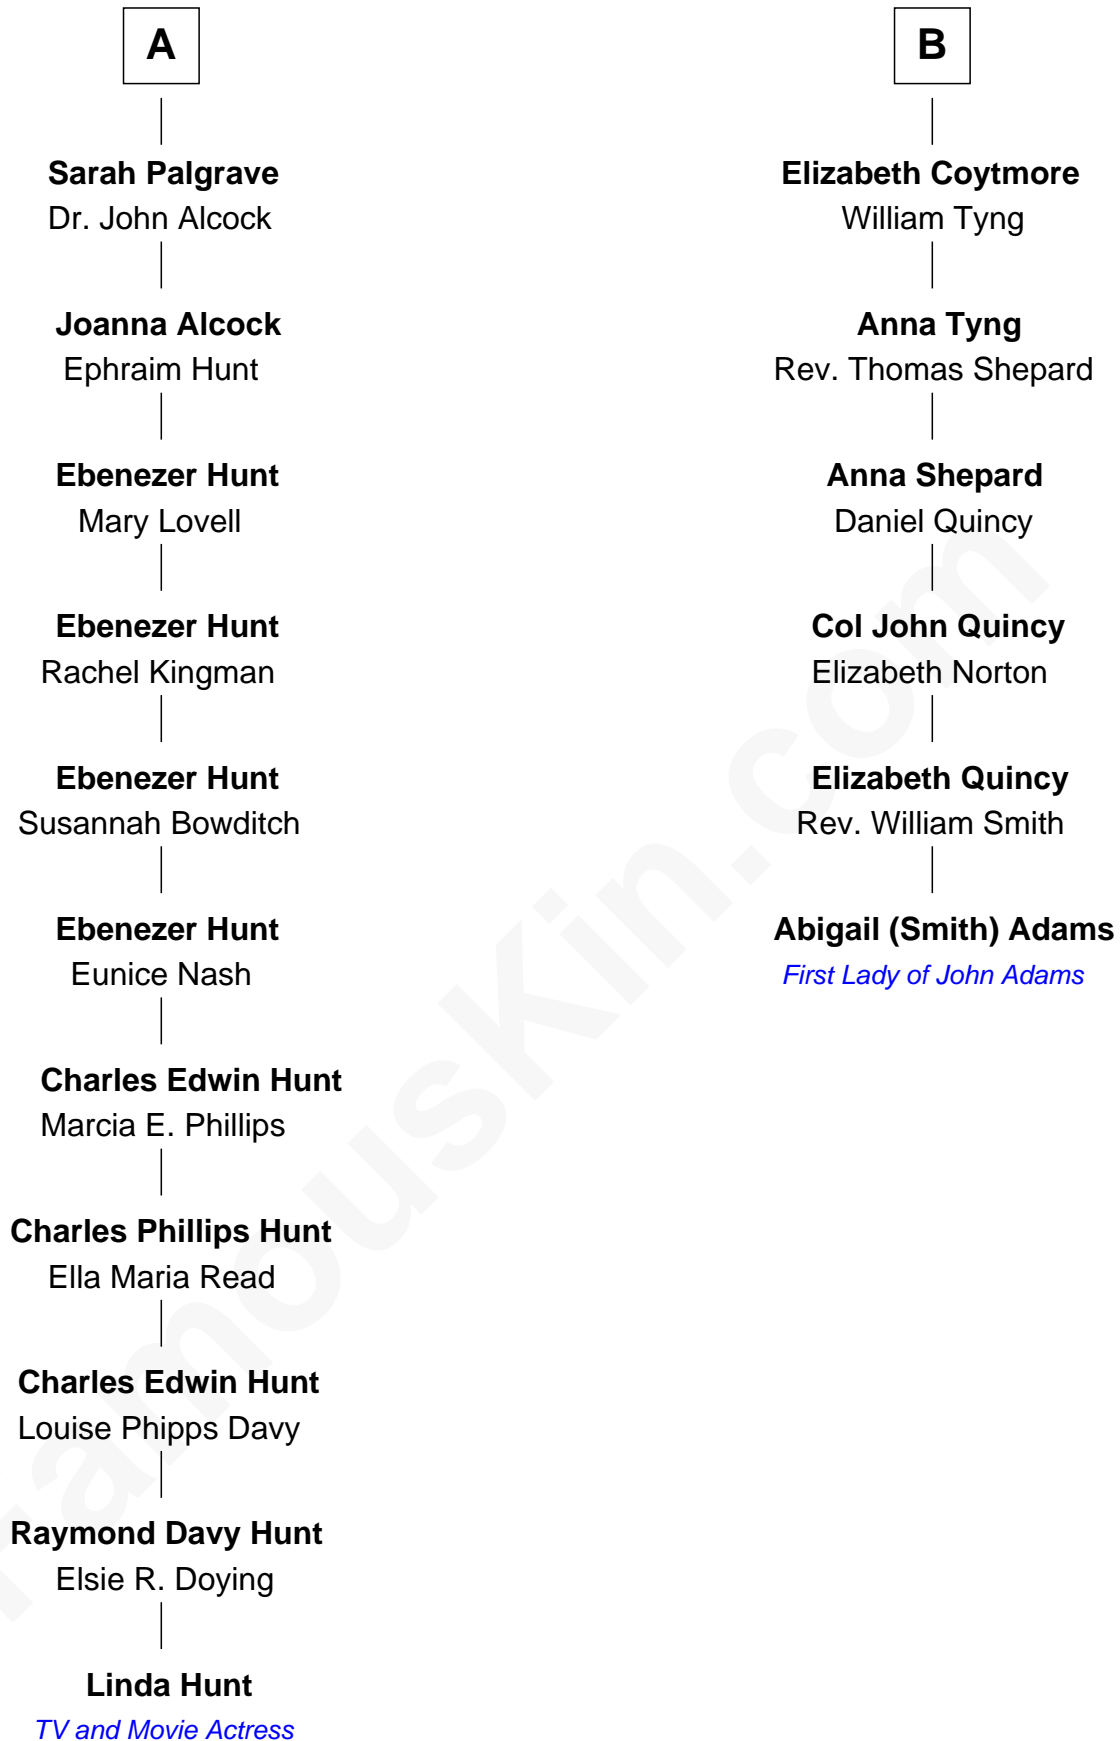

Linda Hunt photo by [RedCarpetReport](#) (CC BY-SA 2.0)