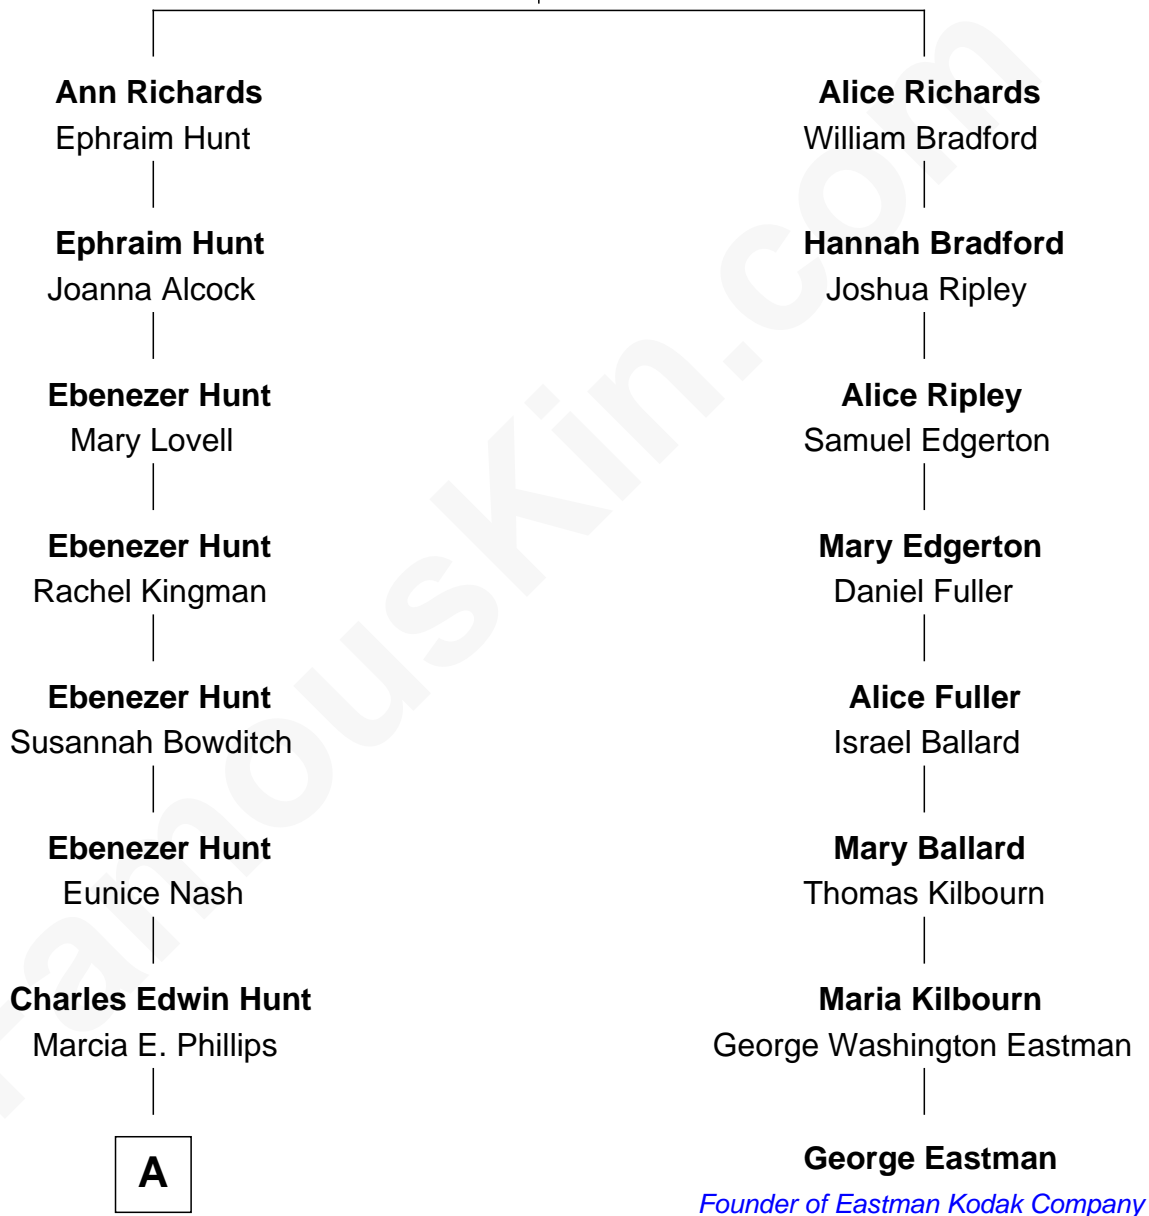

# FamousKin.com Relationship Chart of

**Linda Hunt**

*TV and Movie Actress*

7th cousin 3 times removed of

**George Eastman**

*Founder of Eastman Kodak Company*

**Thomas Richards**

Welthian - - - - -

**A**

—  
**Charles Phillips Hunt**

Ella Maria Read

—  
**Charles Edwin Hunt**

Louise Phipps Davy

—  
**Raymond Davy Hunt**

Elsie R. Doying

—  
**Linda Hunt**