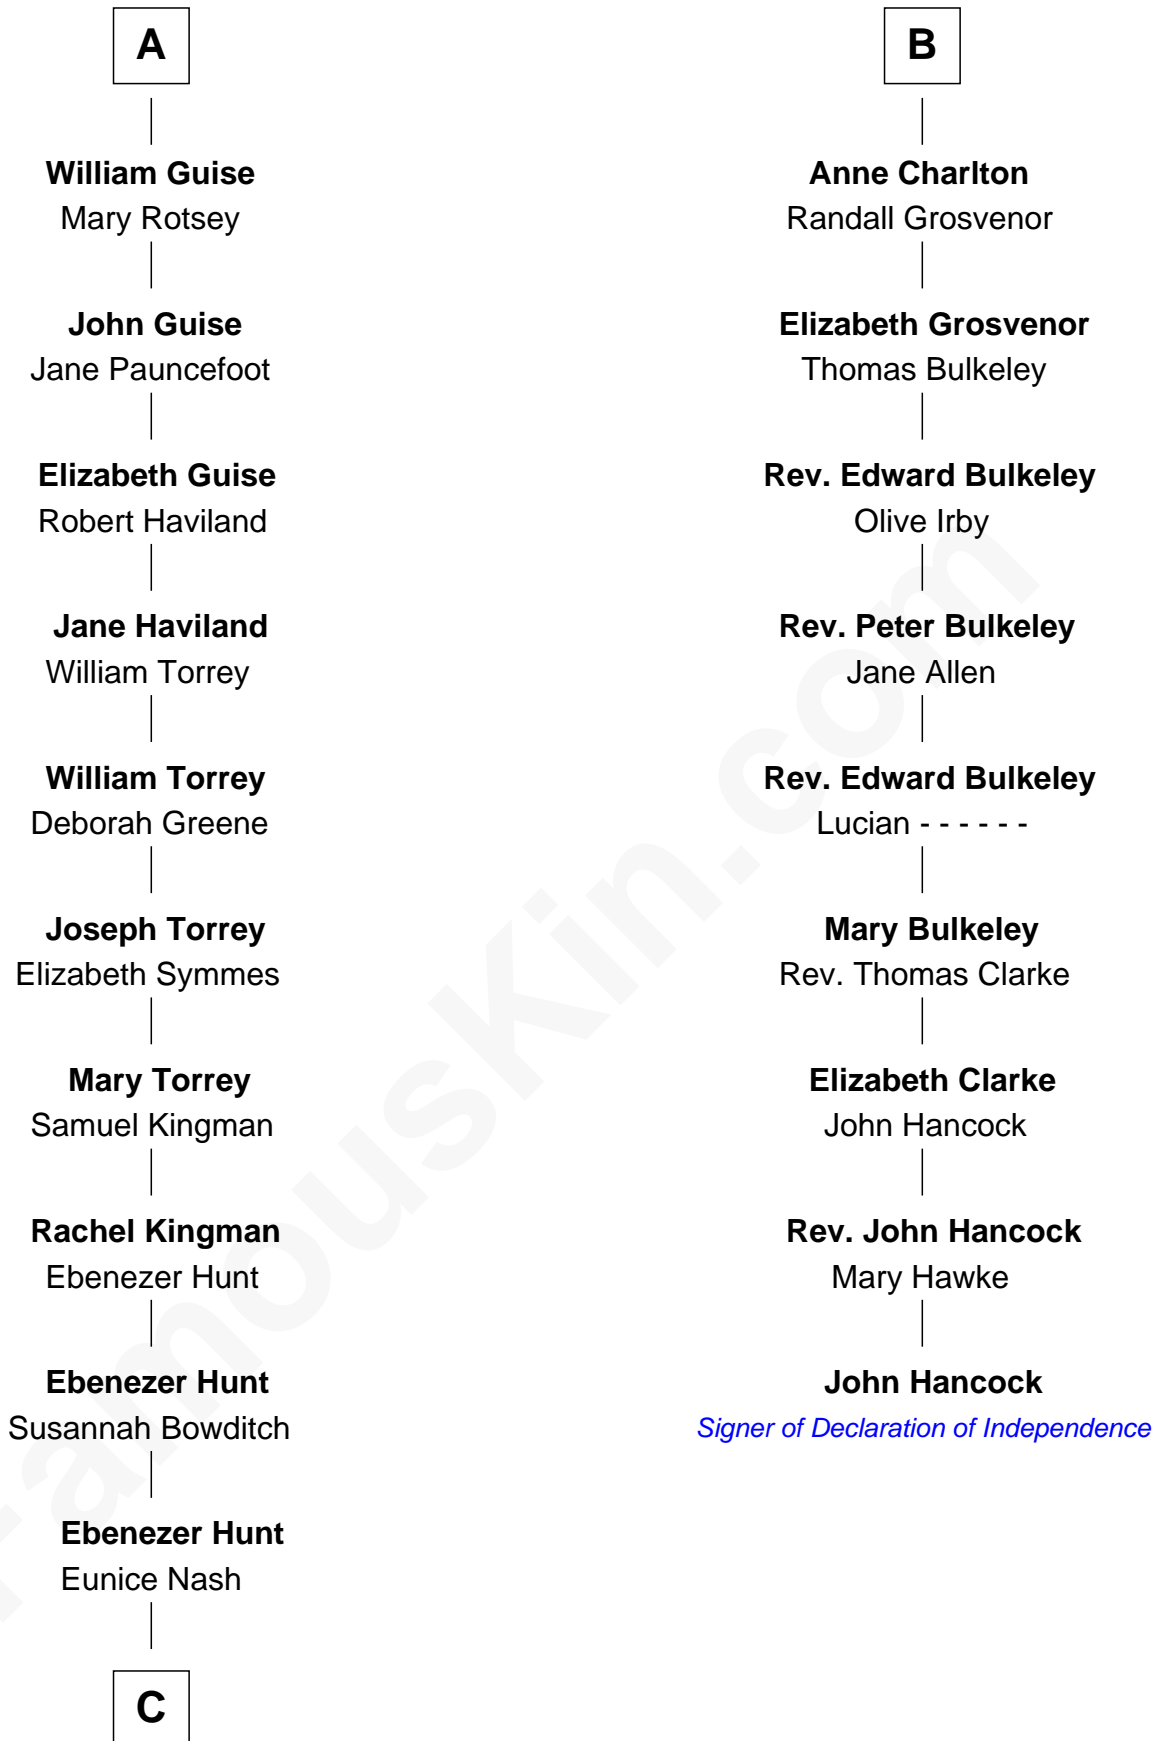

FamousKin.com Relationship Chart of

Linda Hunt

TV and Movie Actress

15th cousin 6 times removed of

John Hancock

Signer of the Declaration of Independence

C

—
Charles Edwin Hunt

Marcia E. Phillips

—
Charles Phillips Hunt

Ella Maria Read

—
Charles Edwin Hunt

Louise Phipps Davy

—
Raymond Davy Hunt

Elsie R. Doying

—
Linda Hunt