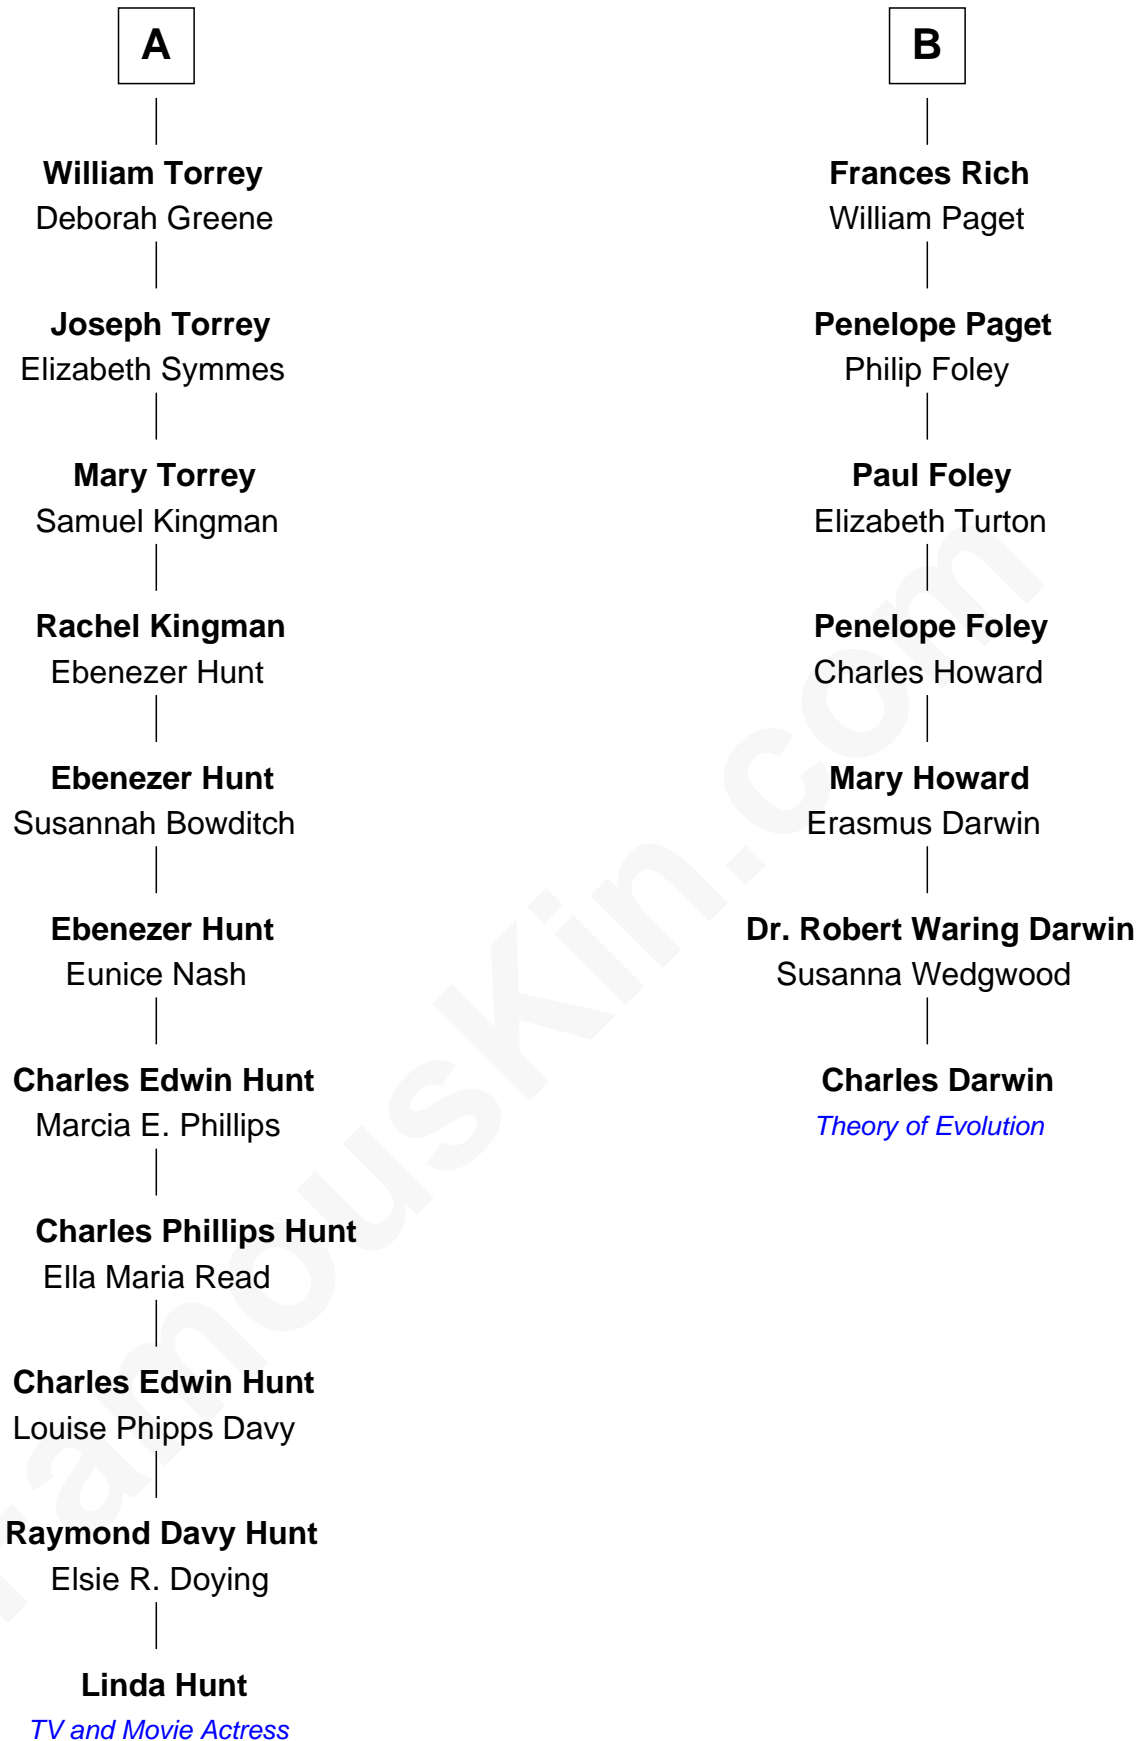

# FamousKin.com Relationship Chart of

**Linda Hunt**

*TV and Movie Actress*

13th cousin 4 times removed of

**Charles Darwin**

*Theory of Evolution*

**Sir Henry Percy**

Eleanor Neville

**Katherine Percy**

Sir Edmund Grey

**Anne Grey**

Sir John Grey

Probable

**Tacy Grey**

John Guise

**William Guise**

**Anne Percy**

Sir Thomas Hungerford

**Mary Hungerford**

Sir Edward Hastings

**Sir George Hastings**

Anne Stafford

**Dorothy Hastings**

Sir Richard Devereux

**Walter Devereux**

Lettice Knollys

**Penelope Devereux**

Robert Rich

**Henry Rich**

Isabel Cope

**B**

Linda Hunt photo by [RedCarpetReport](#) (CC BY-SA 2.0)