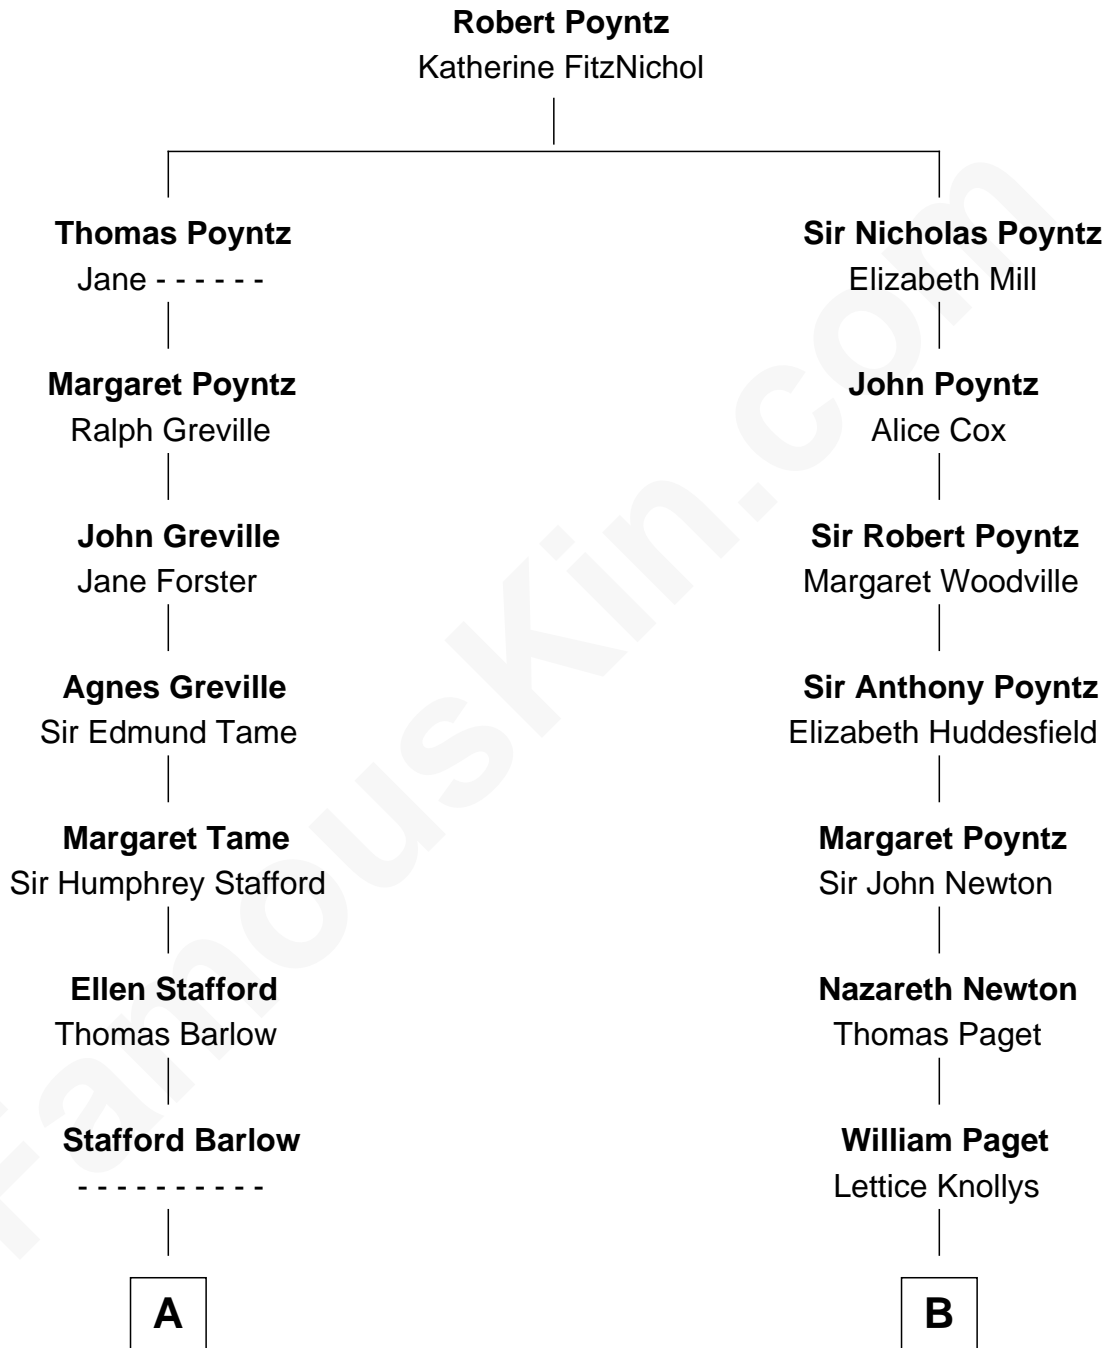

FamousKin.com Relationship Chart of

Linda Hunt

TV and Movie Actress

13th cousin 6 times removed of

Charles Darwin

Theory of Evolution

C

Charles Edwin Hunt