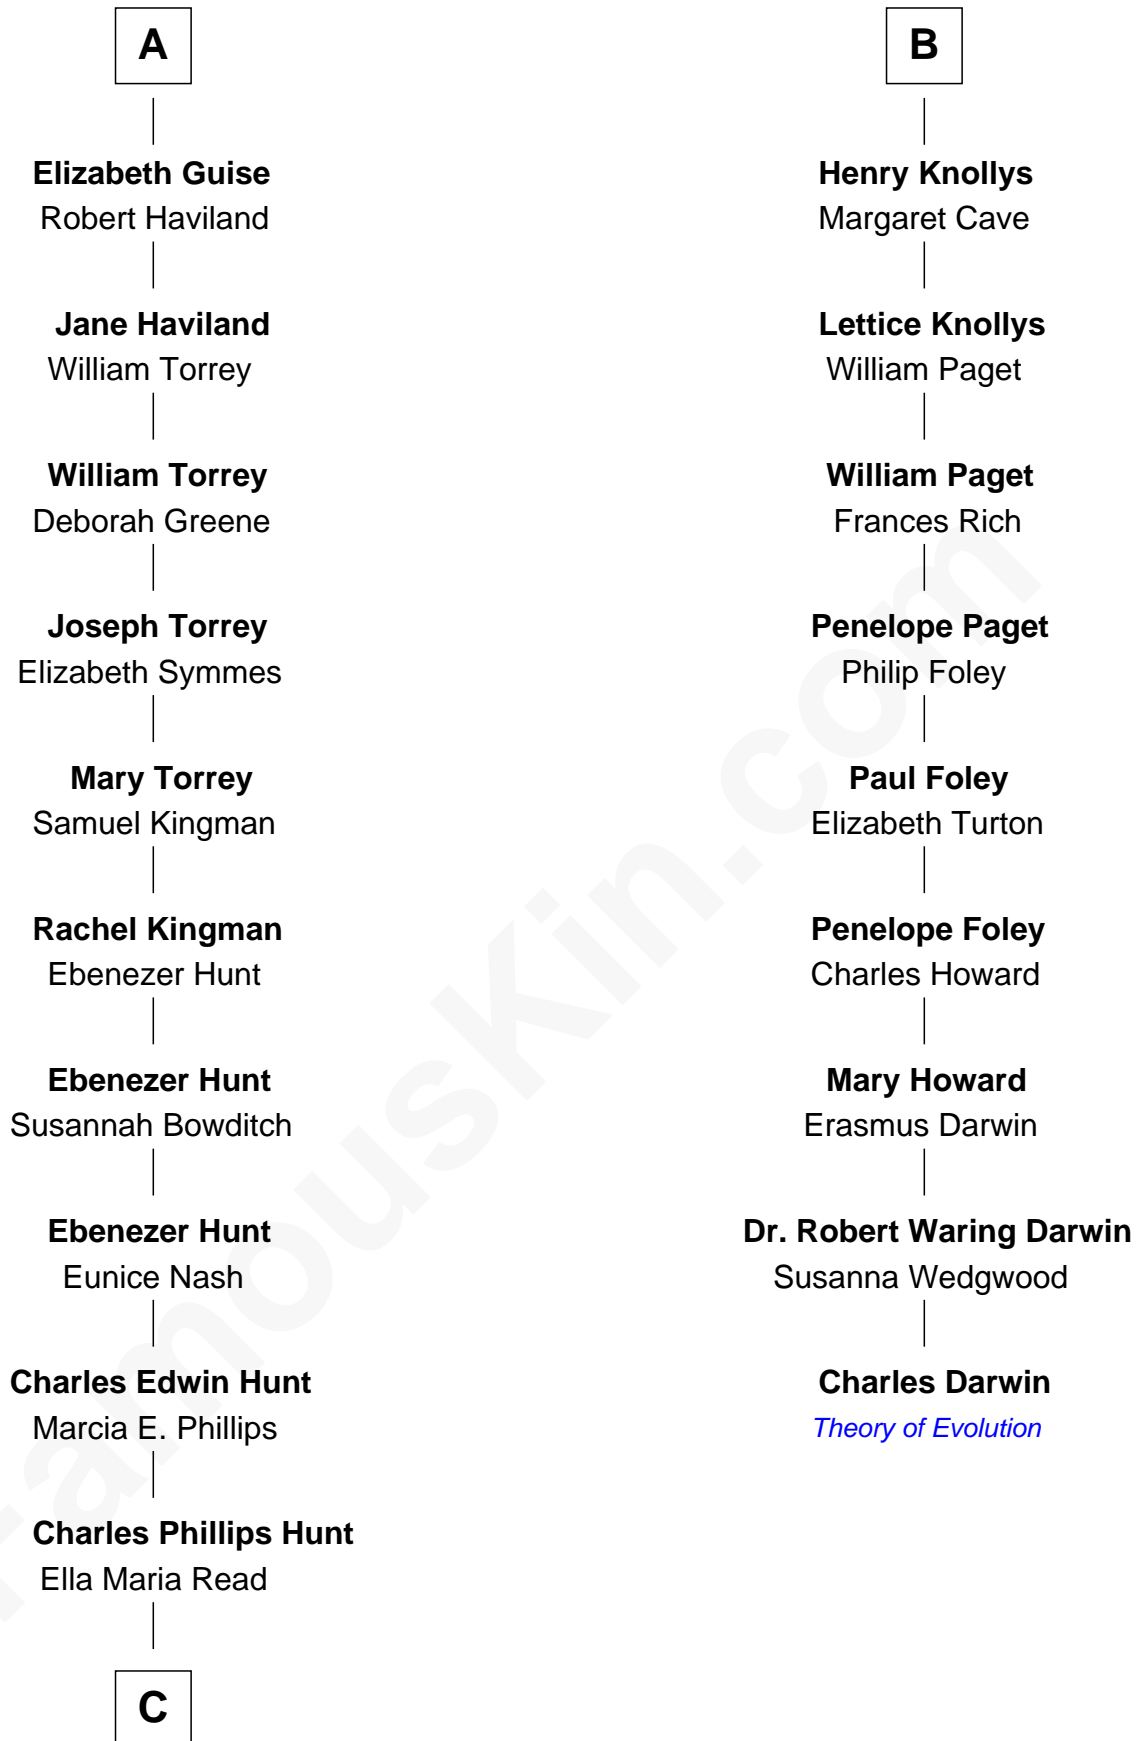

FamousKin.com Relationship Chart of

Linda Hunt

TV and Movie Actress

15th cousin 4 times removed of

Charles Darwin

Theory of Evolution

Thomas Holand
Joan Plantagenet

John de Holand
Elizabeth of Lancaster

Constance de Holand

Sir John Grey

Sir Edmund Grey

Katherine Percy

Anne Grey

Sir John Grey

Probable

Tacy Grey

Margaret de Holand

Sir John Beaufort

Edmund Beaufort

Eleanor Beauchamp

Eleanor Beaufort

Sir Robert Spencer

Margaret Spencer

Sir Thomas Carey

Sir William Carey

Mary Boleyn

Catherine Carey

Sir Francis Knollys

B

C

Charles Edwin Hunt

Louise Phipps Davy