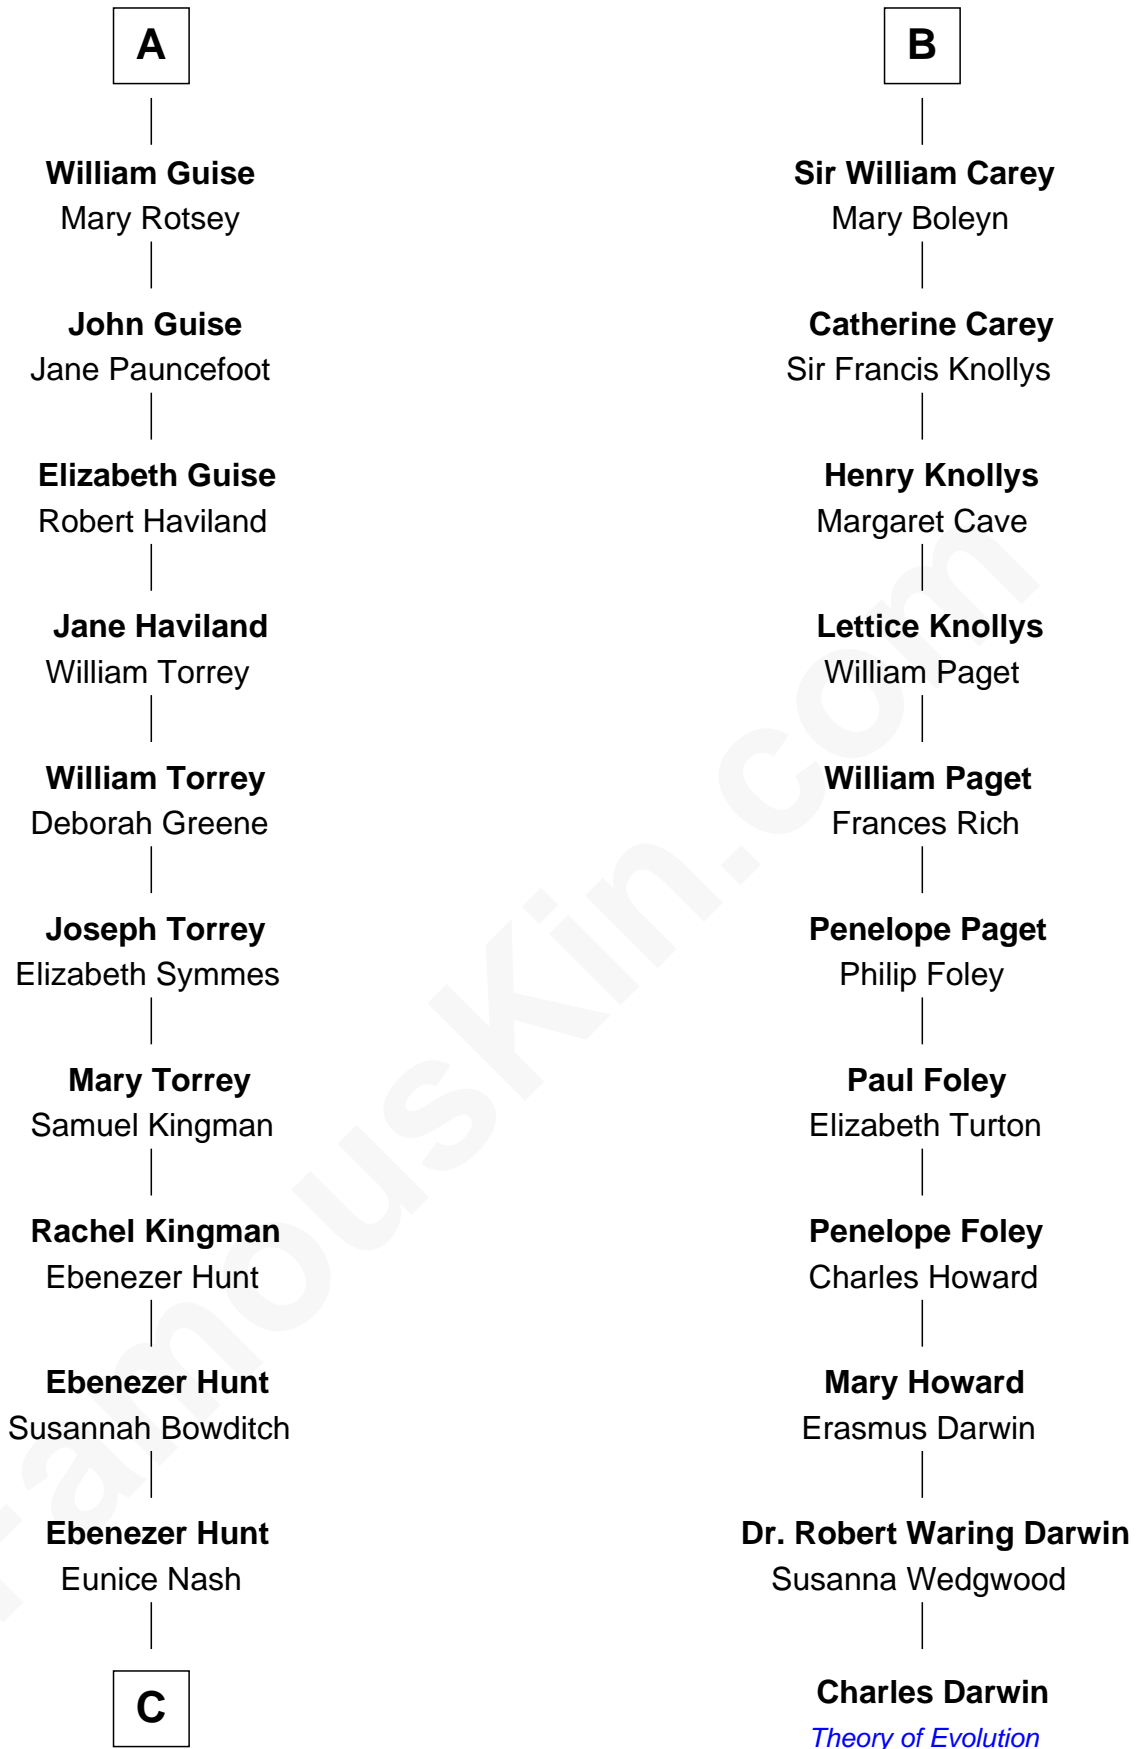

FamousKin.com Relationship Chart of

Linda Hunt

TV and Movie Actress

17th cousin 4 times removed of

Charles Darwin

Theory of Evolution

Sir Maurice de Berkeley

Eve la Zouche

Margaret de Mortimer

Maurice de Berkeley

Elizabeth le Despencer

Thomas de Berkeley

Margaret de Lisle

Elizabeth de Berkeley

Richard de Beauchamp

Eleanor Beauchamp

Edmund Beaufort

Eleanor Beaufort

Sir Robert Spencer

Margaret Spencer

Sir Thomas Carey

B

C

Charles Edwin Hunt

Marcia E. Phillips

Charles Phillips Hunt

Ella Maria Read

Charles Edwin Hunt

Louise Phipps Davy

Raymond Davy Hunt

Elsie R. Doying

Linda Hunt