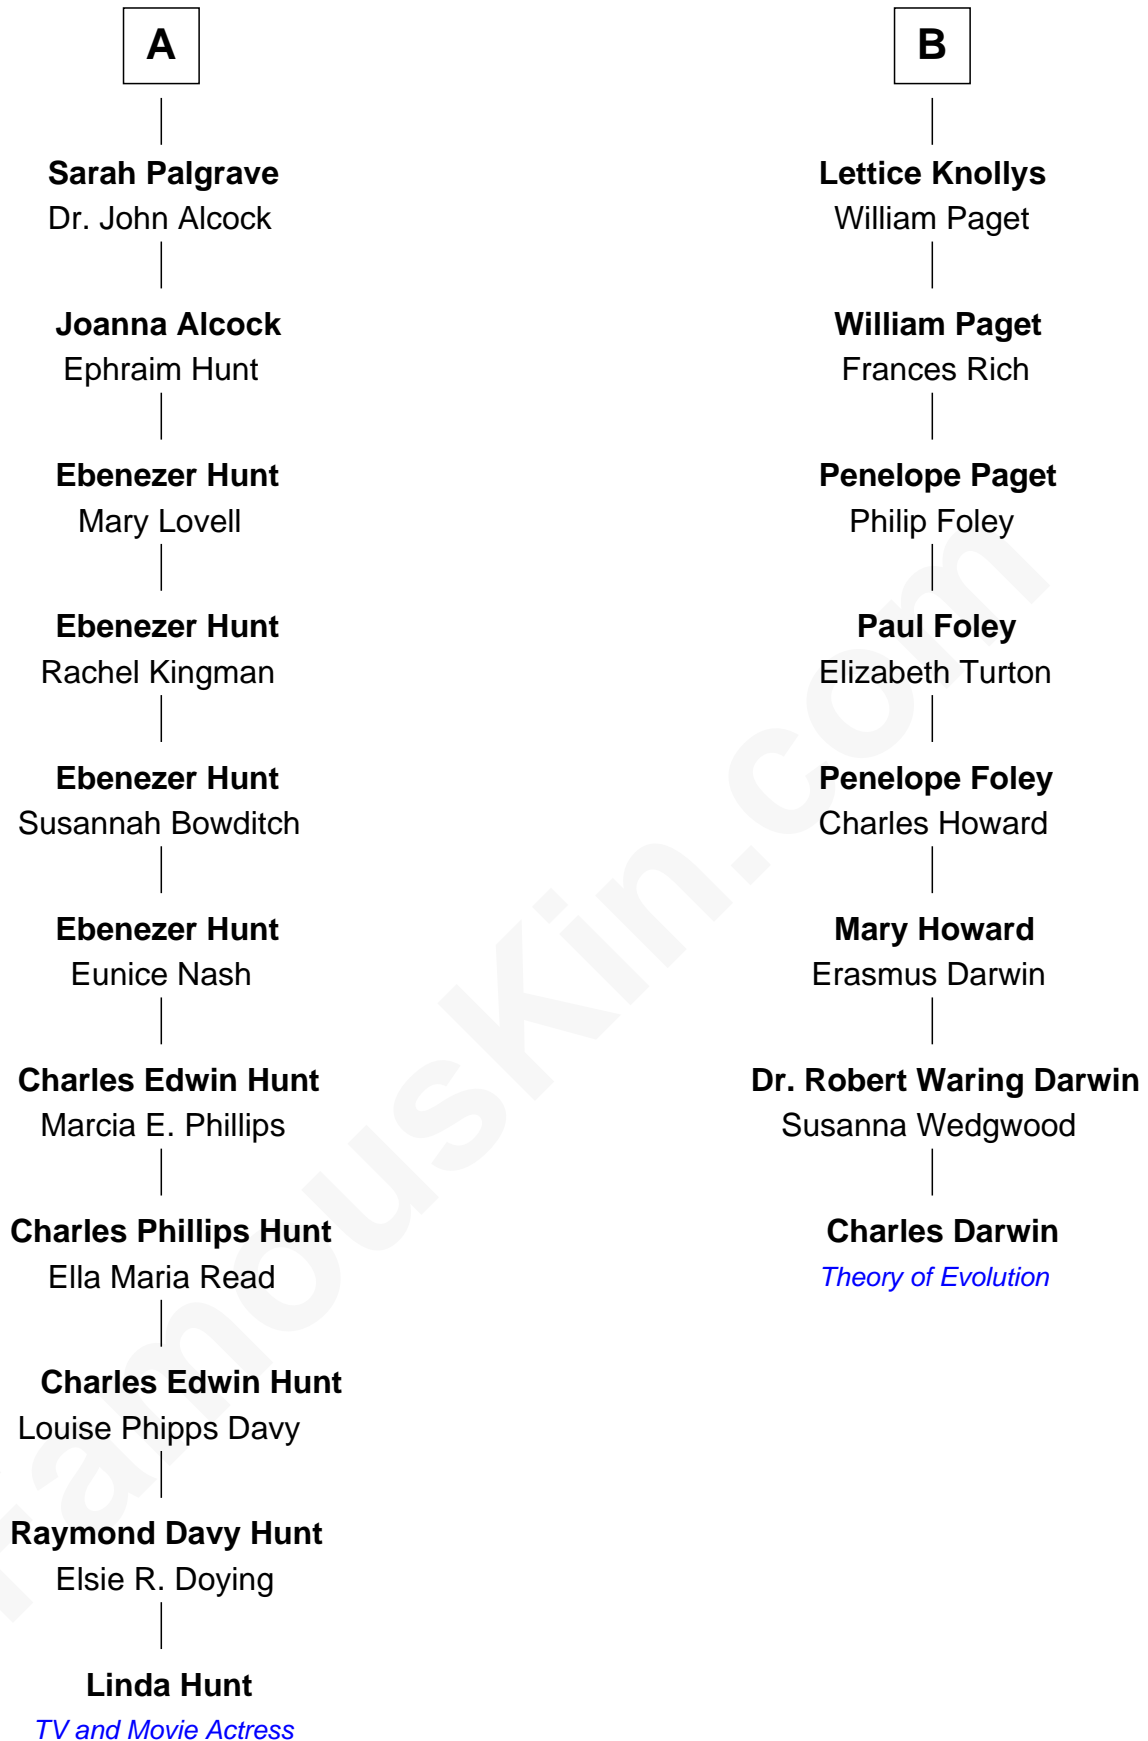

Linda Hunt photo by [RedCarpetReport](#) (CC BY-SA 2.0)