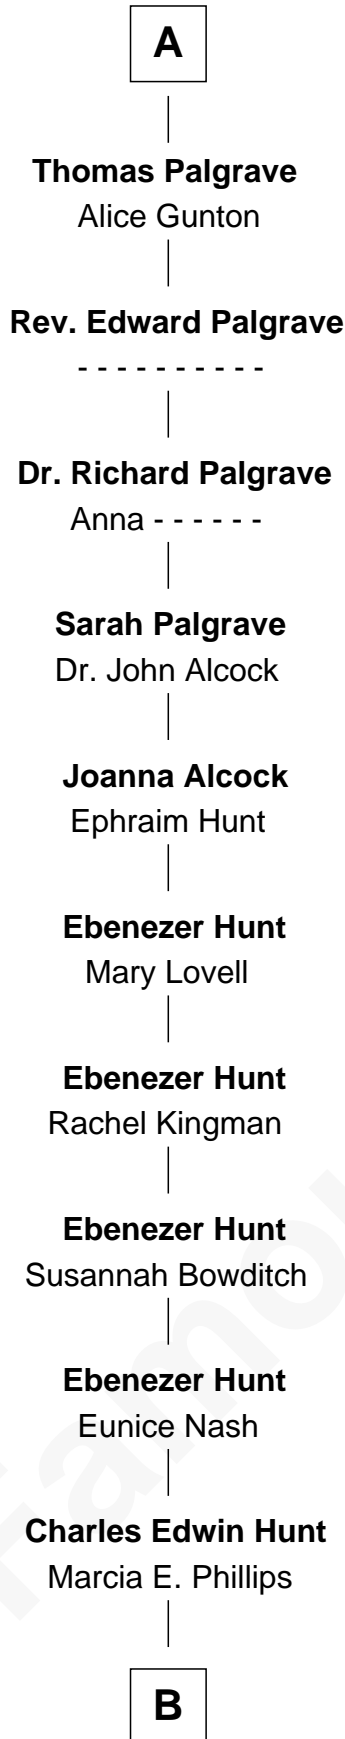

FamousKin.com Relationship Chart of

Linda Hunt

TV and Movie Actress

6th cousin 14 times removed of

Catherine Parr

6th Wife of King Henry VIII

Edmund Fitzalan

Alice de Warenne

Richard Fitzalan
Eleanor Plantagenet

Sir Richard Fitzalan
Elizabeth de Bohun

Elizabeth Fitzalan
Sir Robert Goushill

Elizabeth Goushill
Sir Robert Wingfield

Elizabeth Wingfield
Sir William Brandon

Eleanor Brandon
John Glemham

Anne Glemham
Henry Palgrave

A

Aline Fitzalan

Sir Roger le Strange

Lucy le Strange
Sir William Willoughby

Margery Willoughby
Sir William FitzHugh

Sir Henry FitzHugh
Alice de Neville

Elizabeth FitzHugh
Sir William Parr

Sir Thomas Parr
Maud Green

Catherine Parr
6th Wife of King Henry VIII

B

—
Charles Phillips Hunt

Ella Maria Read

—
Charles Edwin Hunt

Louise Phipps Davy

—
Raymond Davy Hunt