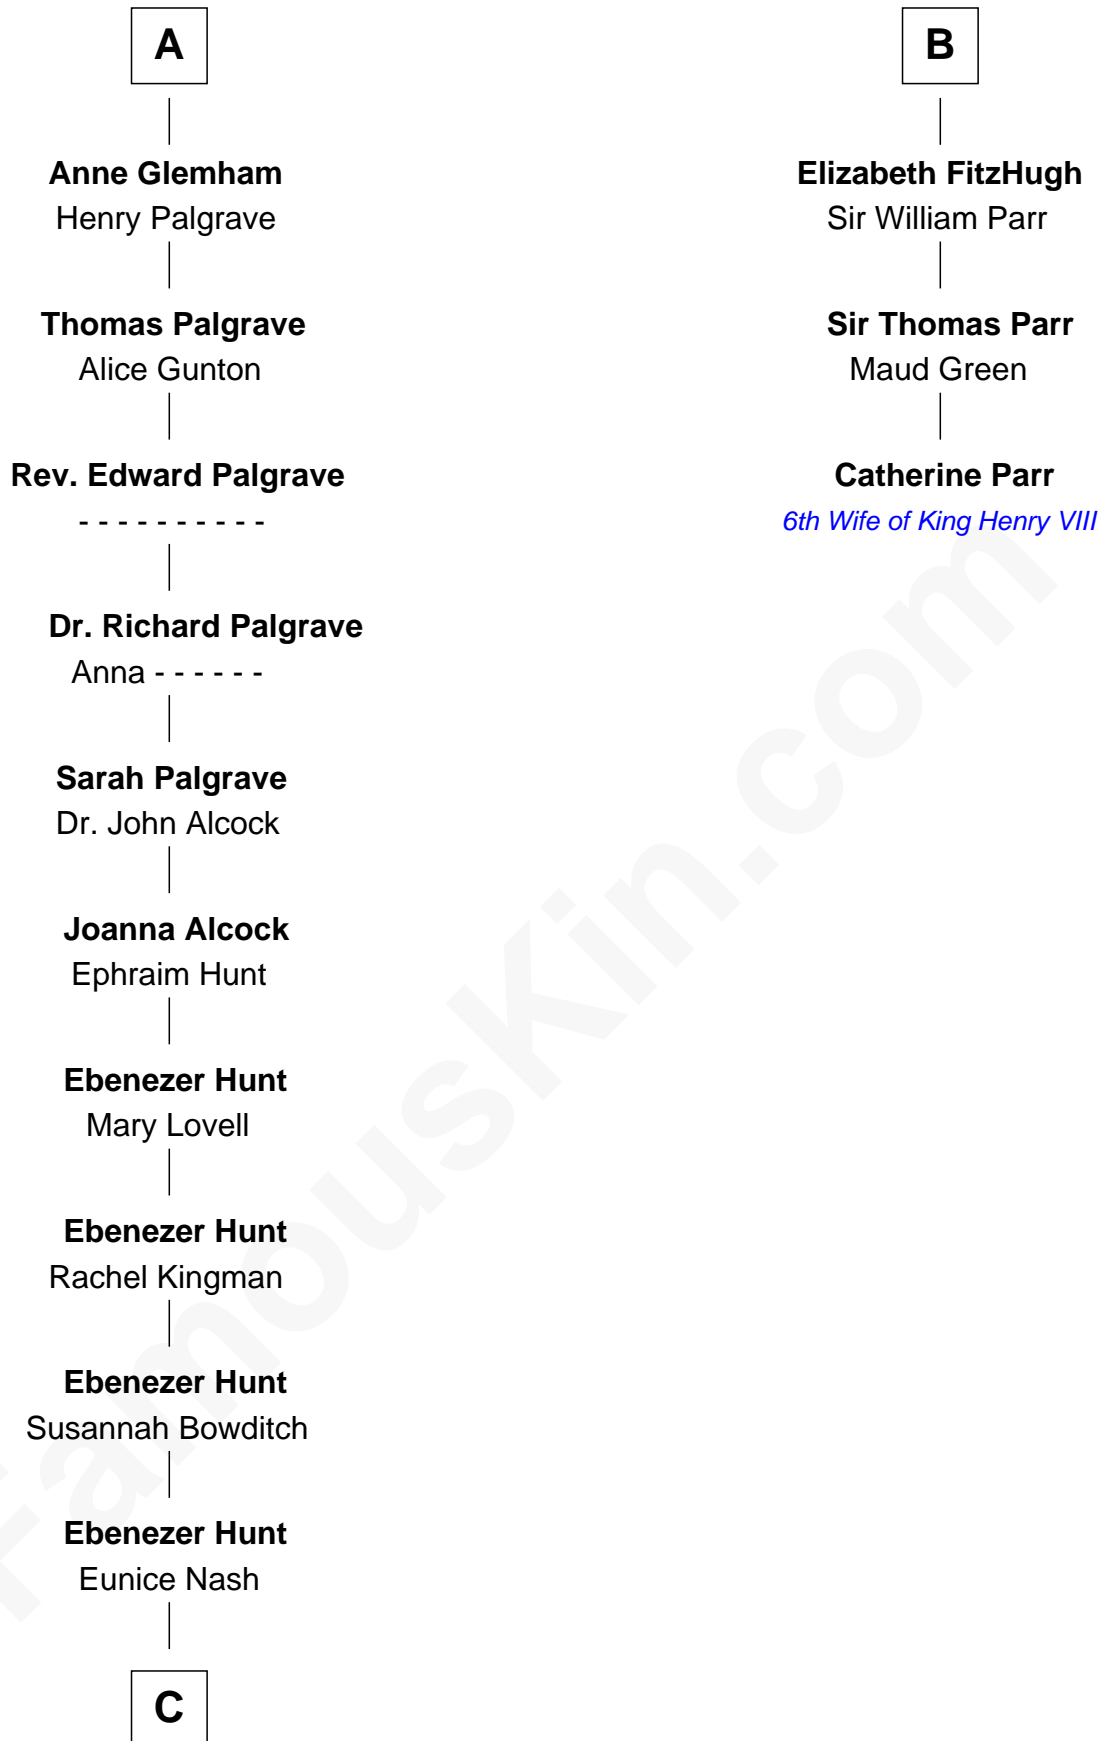

FamousKin.com Relationship Chart of

Linda Hunt

TV and Movie Actress

9th cousin 12 times removed of

Catherine Parr

6th Wife of King Henry VIII

C

—
Charles Edwin Hunt

Marcia E. Phillips

—
Charles Phillips Hunt

Ella Maria Read

—
Charles Edwin Hunt

Louise Phipps Davy

—
Raymond Davy Hunt

Elsie R. Doying

—
Linda Hunt