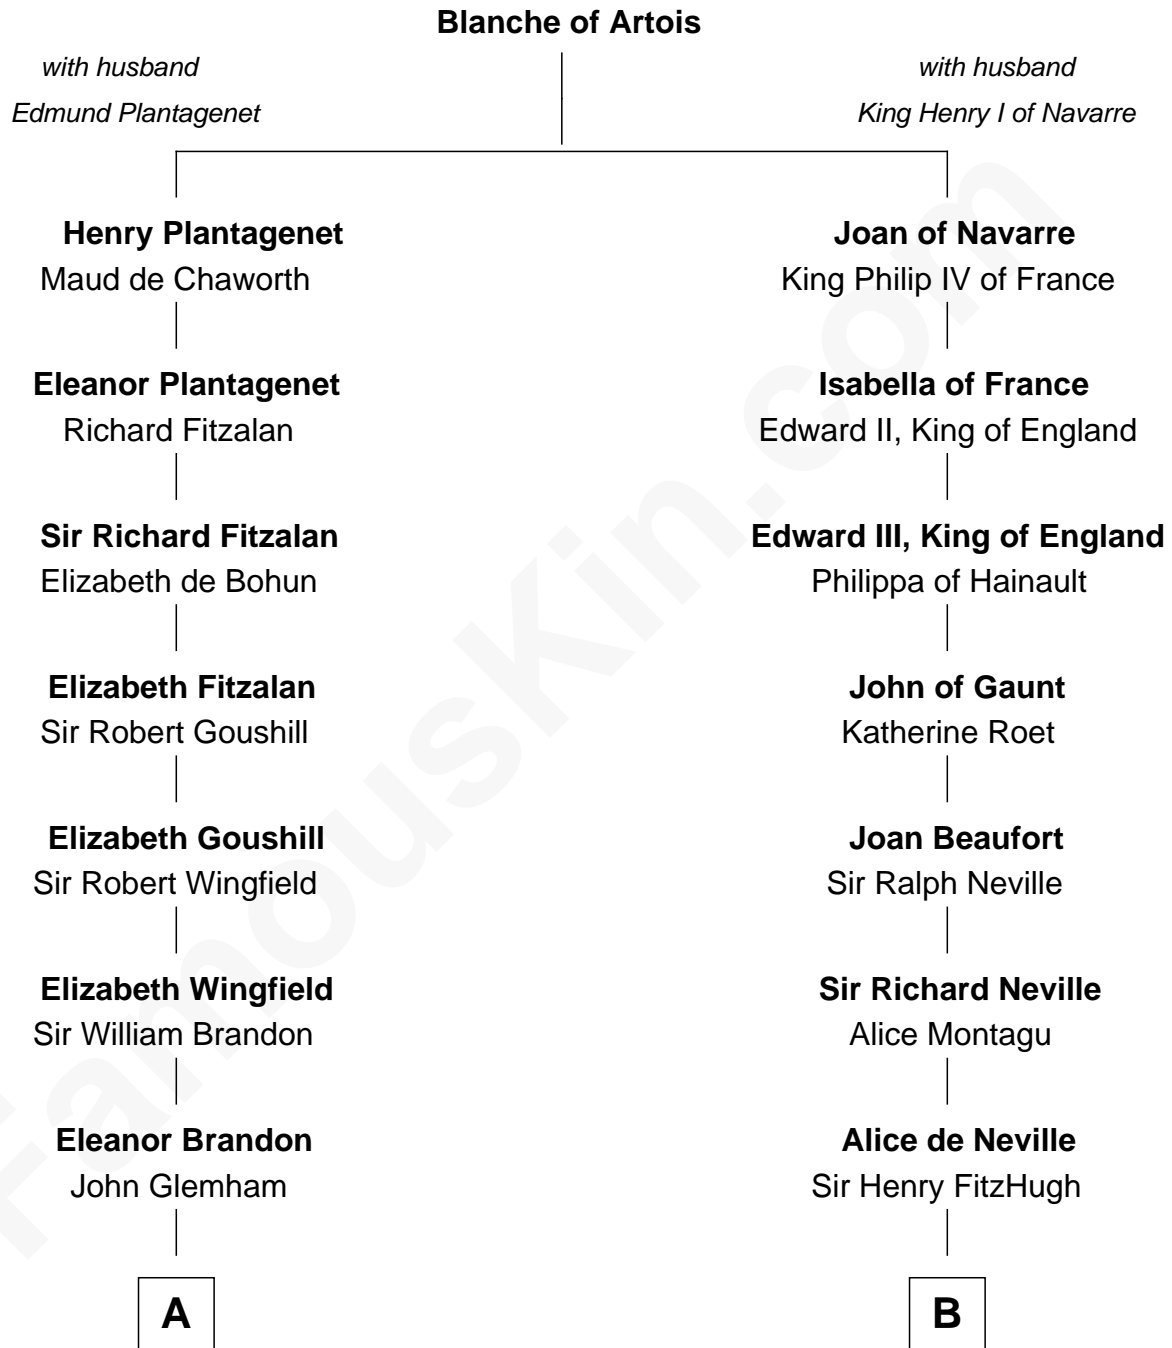

FamousKin.com Relationship Chart of

Linda Hunt

TV and Movie Actress

9th cousin 12 times removed of

Catherine Parr

6th Wife of King Henry VIII

C

—
Charles Edwin Hunt