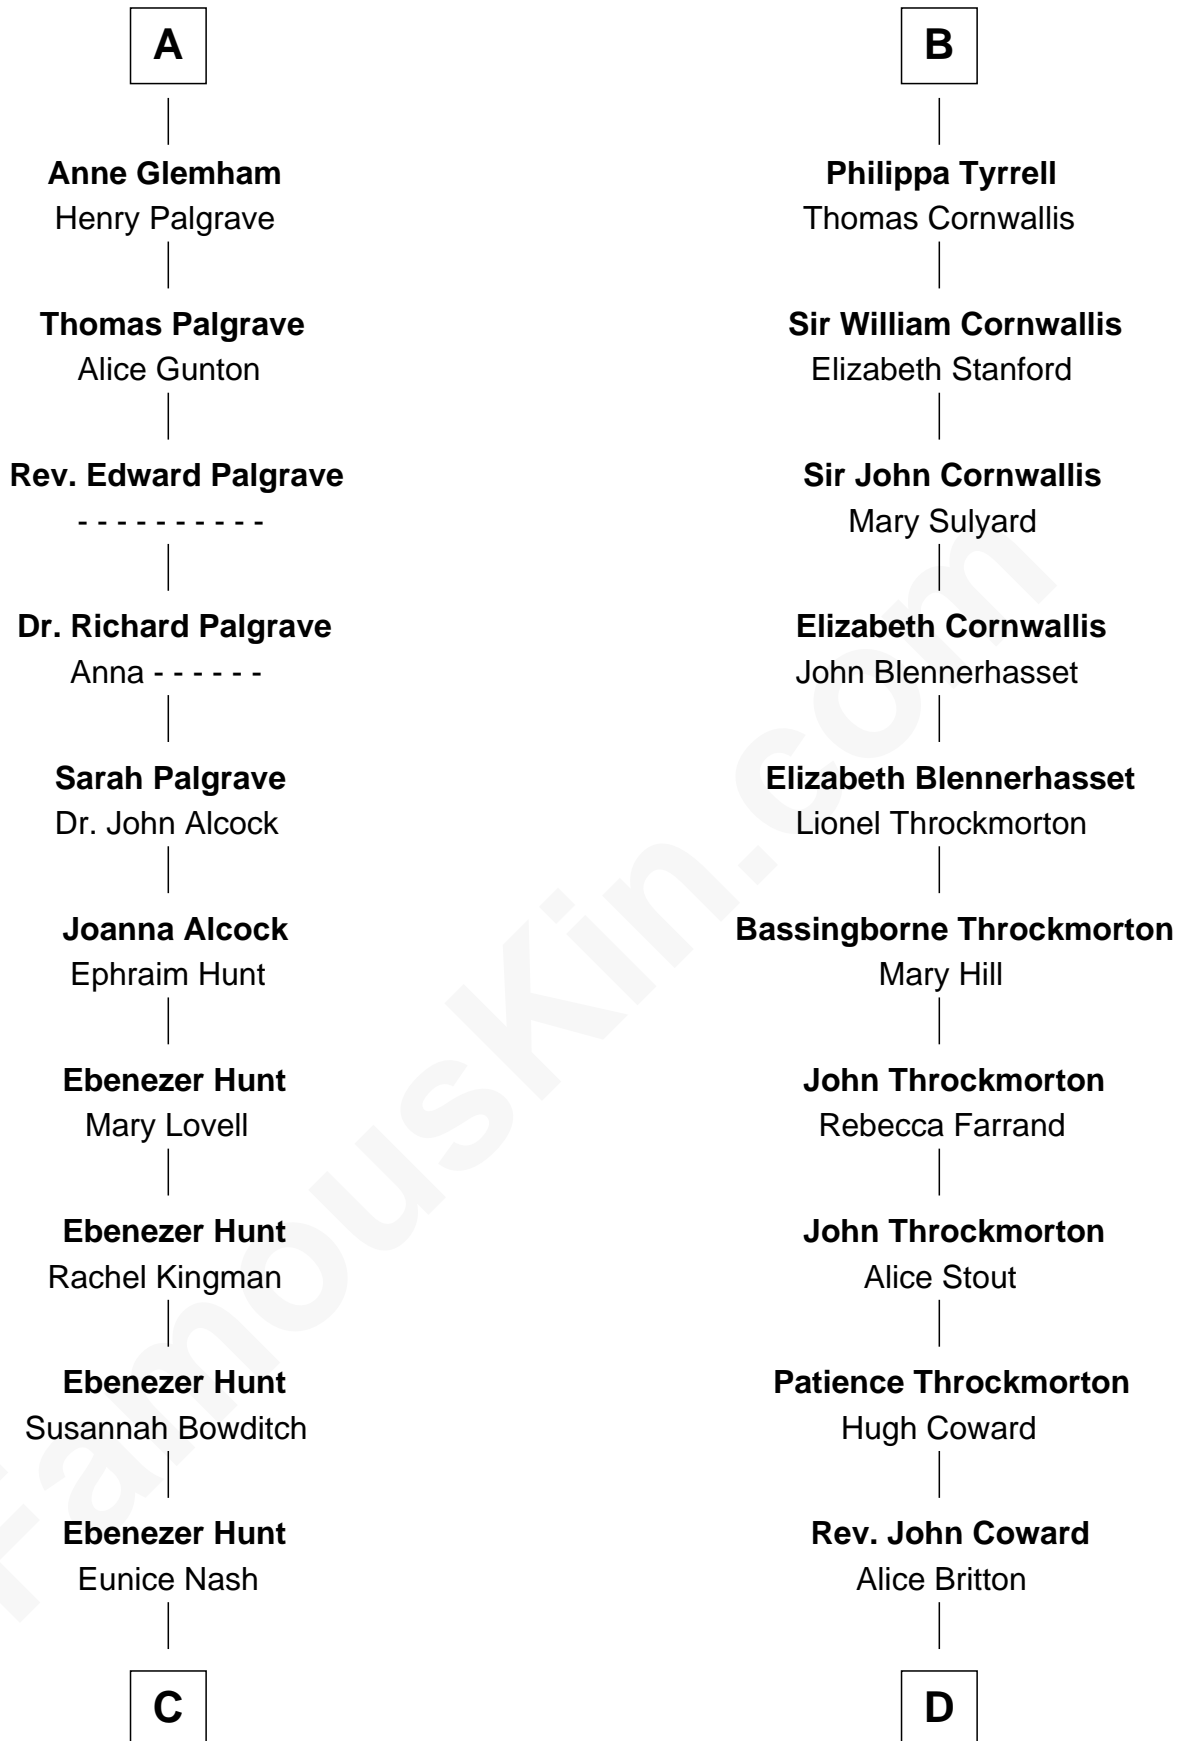

# FamousKin.com Relationship Chart of

**Linda Hunt**

*TV and Movie Actress*

20th cousin 1 time removed of

**General James Longstreet**

*Confederate Army - U.S. Civil War*

**C**

**Charles Edwin Hunt**

Marcia E. Phillips

**Charles Phillips Hunt**

Ella Maria Read

**Charles Edwin Hunt**

Louise Phipps Davy

**Raymond Davy Hunt**

Elsie R. Doying

**Linda Hunt**

*TV and Movie Actress*

**D**

**Deliverance Coward**

James FitzRandolph

**Hannah FitzRandolph**

William Longstreet

**James Longstreet**

Mary Anna Dent