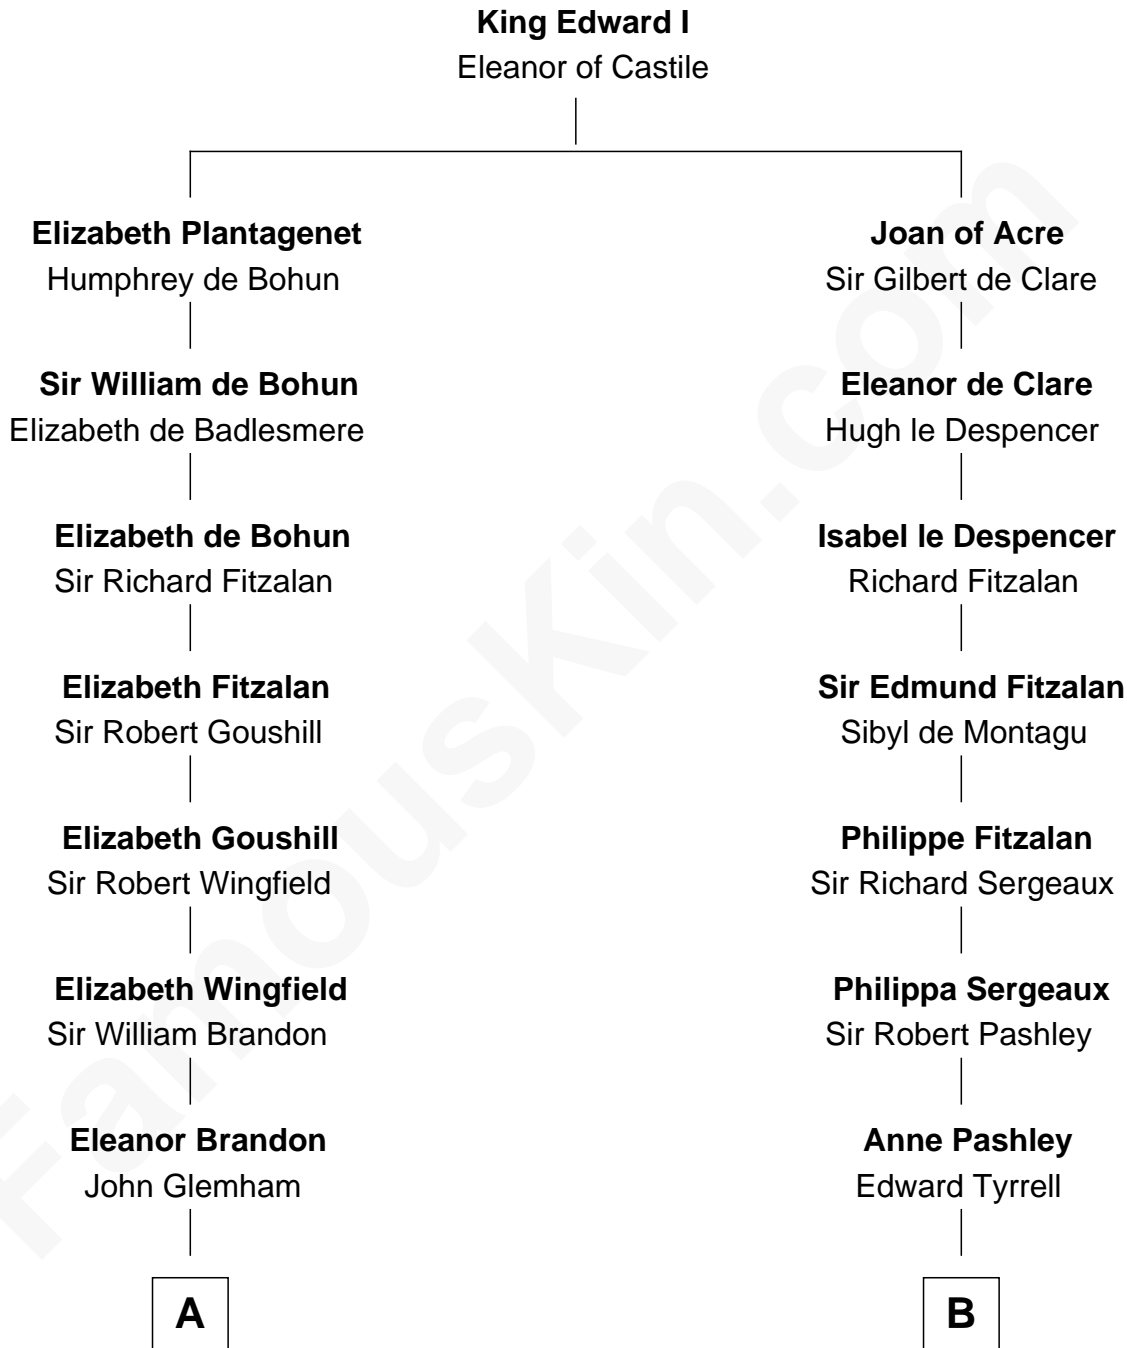

# FamousKin.com Relationship Chart of

**Linda Hunt**

*TV and Movie Actress*

20th cousin 1 time removed of

**General James Longstreet**

*Confederate Army - U.S. Civil War*

**C**

**Charles Edwin Hunt**

Marcia E. Phillips

**Charles Phillips Hunt**

Ella Maria Read

**Charles Edwin Hunt**

Louise Phipps Davy

**Raymond Davy Hunt**

Elsie R. Doying

**Linda Hunt**

*TV and Movie Actress*

**D**

**Deliverance Coward**

James FitzRandolph

**Hannah FitzRandolph**

William Longstreet

**James Longstreet**

Mary Anna Dent